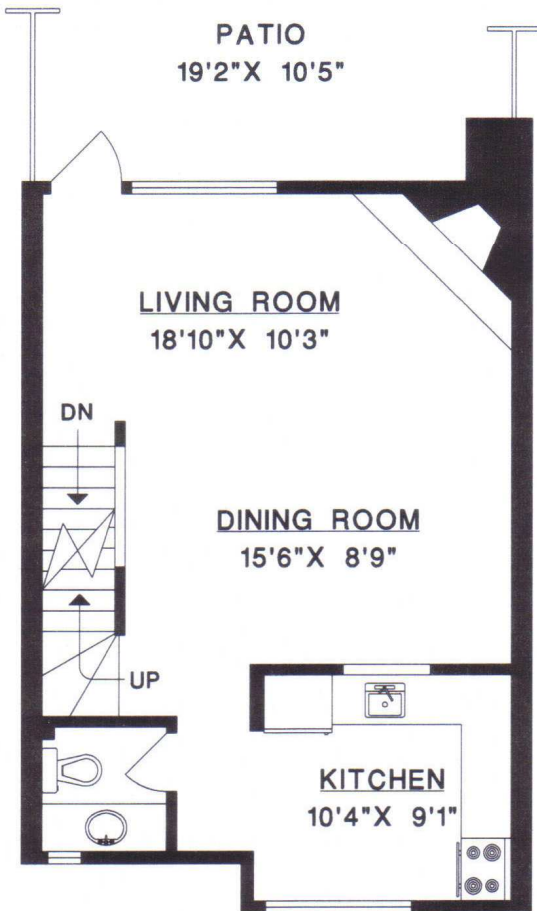

UPPER FLOOR

RE/MAX
Central-South

JAMES HAMPTON
604-889-4085

**COUNTRY GARDENS
UPPER 3 BEDROOM FLOOR PLAN**

UPPER FLOOR	571 SQ. FT.
MAIN FLOOR	551 SQ. FT.
GROUND FLOOR	193 SQ. FT.
*TOTAL	1315 SQ. FT.

PATIO	199 SQ. FT.
PORCH	11 SQ. FT.

*Area measurements taken to center of exterior walls, and includes stair wells.

MAIN FLOOR

GROUND FLOOR

MEASURE MASTERS
VANUITY/TERRAZZO
(604) 931-8585
JUL. 2006