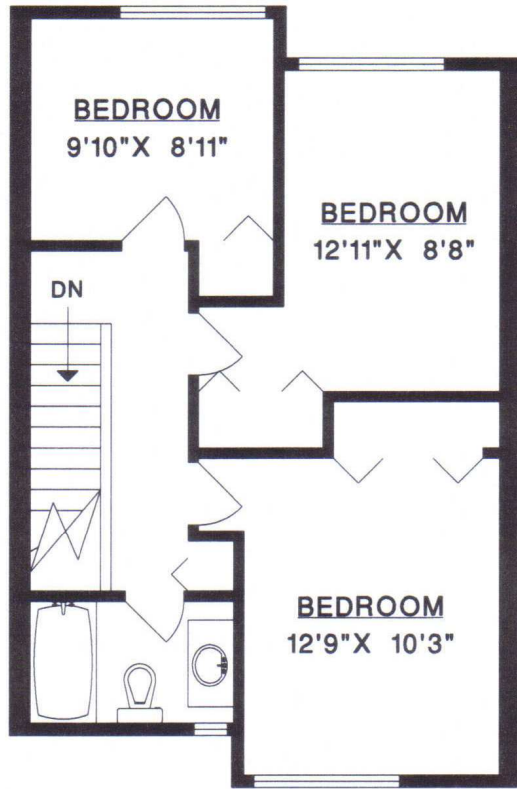

UPPER FLOOR

RE/MAX
Central-South

JAMES HAMPTON
604-889-4085

**COUNTRY GARDENS
UPPER 3 BEDROOM FLOOR PLAN**

UPPER FLOOR	571 SQ. FT.
MAIN FLOOR	551 SQ. FT.
GROUND FLOOR	193 SQ. FT.
*TOTAL	1315 SQ. FT.

PATIO	199 SQ. FT.
PORCH	11 SQ. FT.

*Area measurements taken to center of exterior walls, and includes stair wells.

MAIN FLOOR

GROUND FLOOR

MEASURE MASTERS
VANUITY/TERRAZZO
(604) 931-8585
JUL. 2006