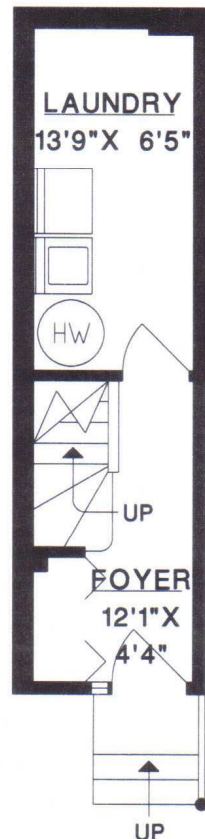

UPPER FLOOR

RE/MAX
Central-South

JAMES HAMPTON
604-889-4085

**COUNTRY GARDENS
UPPER 3 BEDROOM FLOOR PLAN**

UPPER FLOOR	571 SQ. FT.
MAIN FLOOR	551 SQ. FT.
GROUND FLOOR	193 SQ. FT.
*TOTAL	1315 SQ. FT.

PATIO	199 SQ. FT.
PORCH	11 SQ. FT.

*Area measurements taken to center of exterior walls, and includes stair wells.

MAIN FLOOR

GROUND FLOOR

MEASURE MASTERS
VANUITY/TERRAZZO
(604) 931-8585
JUL. 2006