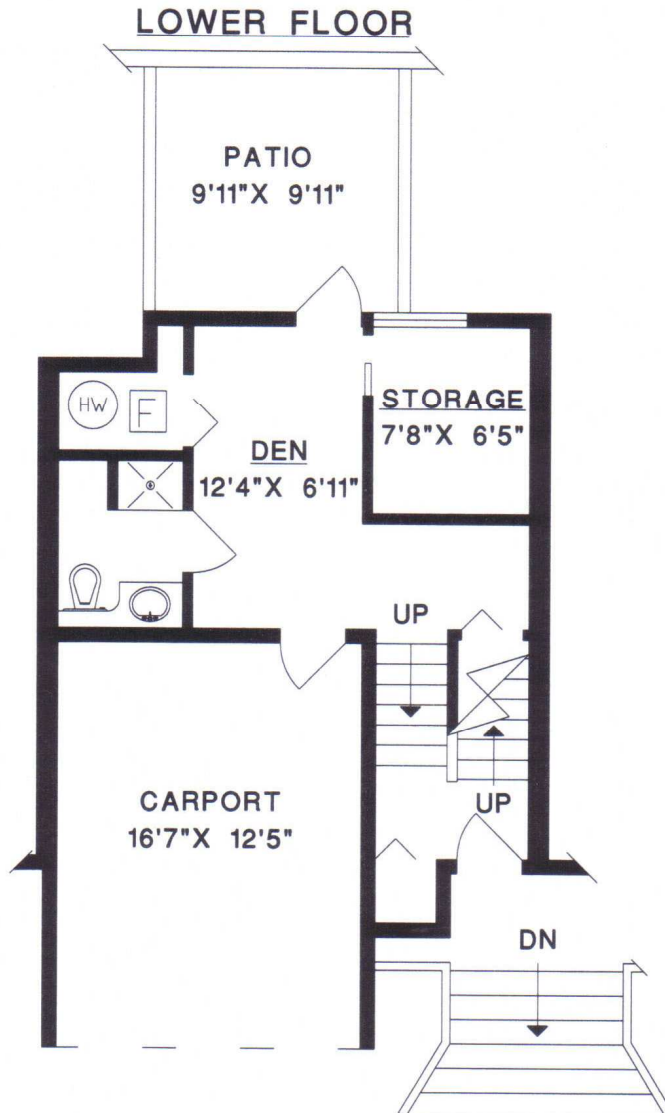

RE/MAX
Central-South

JAMES HAMPTON

604-889-4085

HUNTINGWOOD

UPPER FLOOR	638	SQ. FT.
MAIN FLOOR	651	SQ. FT.
* LOWER FLOOR	325	SQ. FT.
**TOTAL	1614	SQ. FT.

CARPORT	213	SQ. FT.
BALCONY 1	13	SQ. FT.
BALCONY 2	92	SQ. FT.
PATIO	101	SQ. FT.

*Includes unfinished areas.

**Area measurements taken to center of exterior walls, and includes stair wells.

MEASURE MASTERS
VAN DYKE/776-0764
SEPT 2006 (604) 931-8585