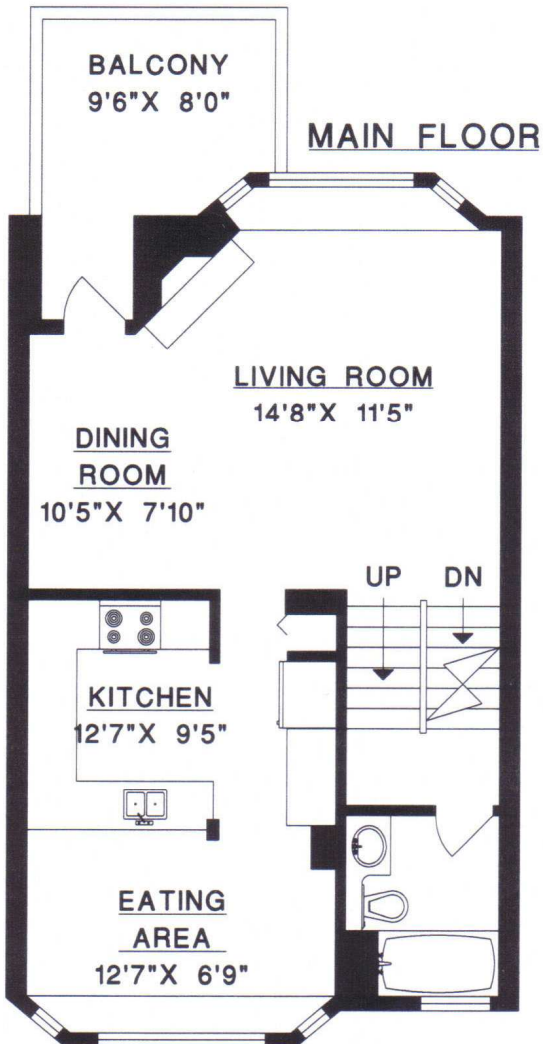

RE/MAX
Central-South

JAMES HAMPTON

604-889-4085

HUNTINGWOOD

UPPER FLOOR	638	SQ. FT.
MAIN FLOOR	651	SQ. FT.
* LOWER FLOOR	325	SQ. FT.
**TOTAL	1614	SQ. FT.

CARPORT	213	SQ. FT.
BALCONY 1	13	SQ. FT.
BALCONY 2	92	SQ. FT.
PATIO	101	SQ. FT.

*Includes unfinished areas.

**Area measurements taken to center of exterior walls, and includes stair wells.

MEASURE MASTERS
VAN DYKE/776-0764
SEPT 2006 (604) 931-8585