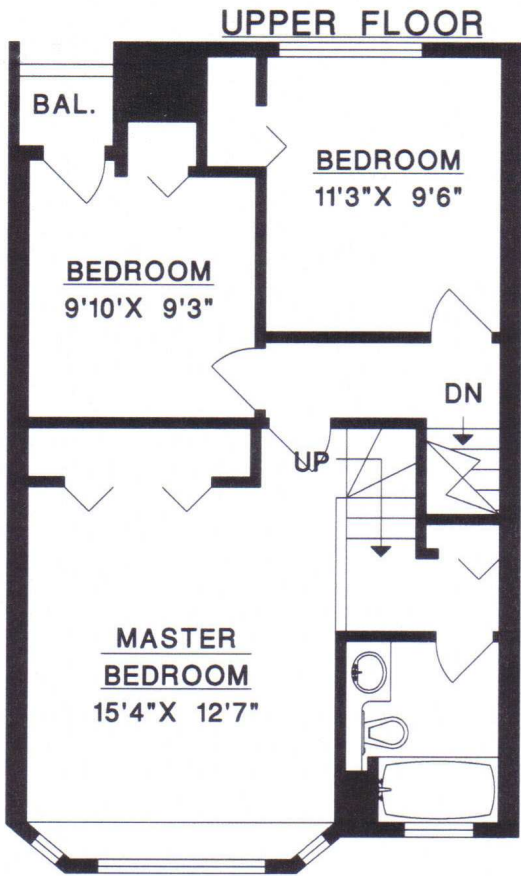

RE/MAX
Central-South

JAMES HAMPTON

604-889-4085

HUNTINGWOOD

UPPER FLOOR	638	SQ. FT.
MAIN FLOOR	651	SQ. FT.
* LOWER FLOOR	325	SQ. FT.
**TOTAL	1614	SQ. FT.

CARPORT	213	SQ. FT.
BALCONY 1	13	SQ. FT.
BALCONY 2	92	SQ. FT.
PATIO	101	SQ. FT.

*Includes unfinished areas.

**Area measurements taken to center of exterior walls, and includes stair wells.

MEASURE MASTERS
VAN DYKE/776-0764
SEPT 2006 (604) 931-8585