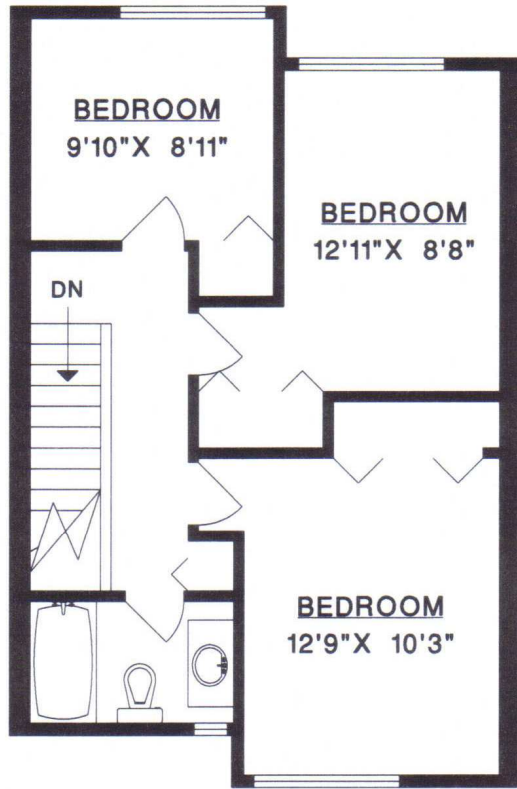

UPPER FLOOR

RE/MAX
Central-South

JAMES HAMPTON
604-889-4085

**COPELAND
UPPER 3 BEDROOM FLOOR PLAN**

UPPER FLOOR	571	SQ. FT.
MAIN FLOOR	551	SQ. FT.
GROUND FLOOR	193	SQ. FT.
*TOTAL	1315	SQ. FT.

PATIO	199	SQ. FT.
PORCH	11	SQ. FT.

*Area measurements taken to center of exterior walls, and includes stair wells.

MAIN FLOOR

GROUND FLOOR

MEASURE MASTERS
VANUSETT/FRUITTES
(604) 931-8585
JUL. 2006