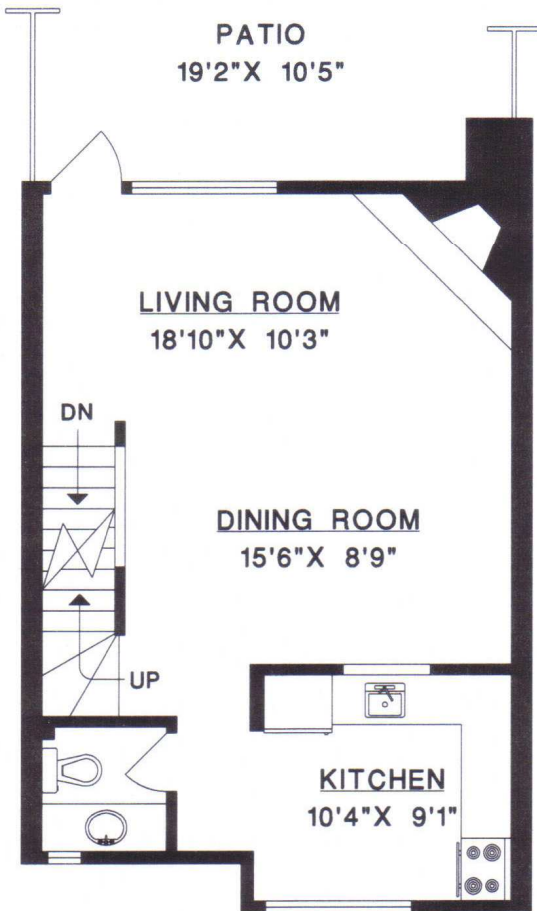

UPPER FLOOR

RE/MAX
Central-South

JAMES HAMPTON
604-889-4085

**COPELAND
UPPER 3 BEDROOM FLOOR PLAN**

UPPER FLOOR	571	SQ. FT.
MAIN FLOOR	551	SQ. FT.
GROUND FLOOR	193	SQ. FT.
*TOTAL	1315	SQ. FT.

PATIO	199	SQ. FT.
PORCH	11	SQ. FT.

*Area measurements taken to center of exterior walls, and includes stair wells.

MAIN FLOOR

GROUND FLOOR

MEASURE MASTERS
VANUSETT/FRUITTES
(604) 931-8585
JUL. 2006