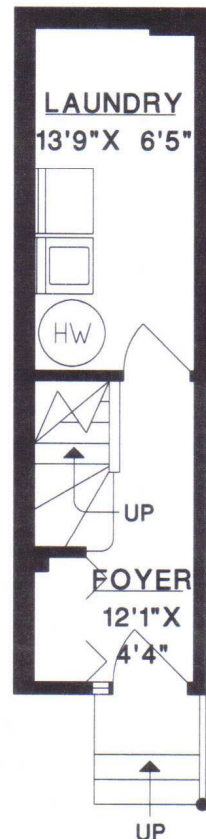

UPPER FLOOR

RE/MAX
Central-South

JAMES HAMPTON
604-889-4085

**COPELAND
UPPER 3 BEDROOM FLOOR PLAN**

UPPER FLOOR	571	SQ. FT.
MAIN FLOOR	551	SQ. FT.
GROUND FLOOR	193	SQ. FT.
*TOTAL	1315	SQ. FT.

PATIO	199	SQ. FT.
PORCH	11	SQ. FT.

*Area measurements taken to center of exterior walls, and includes stair wells.

MAIN FLOOR

GROUND FLOOR

MEASURE MASTERS
VANUSETT/FRUITTES
(604) 931-8585
JUL. 2006