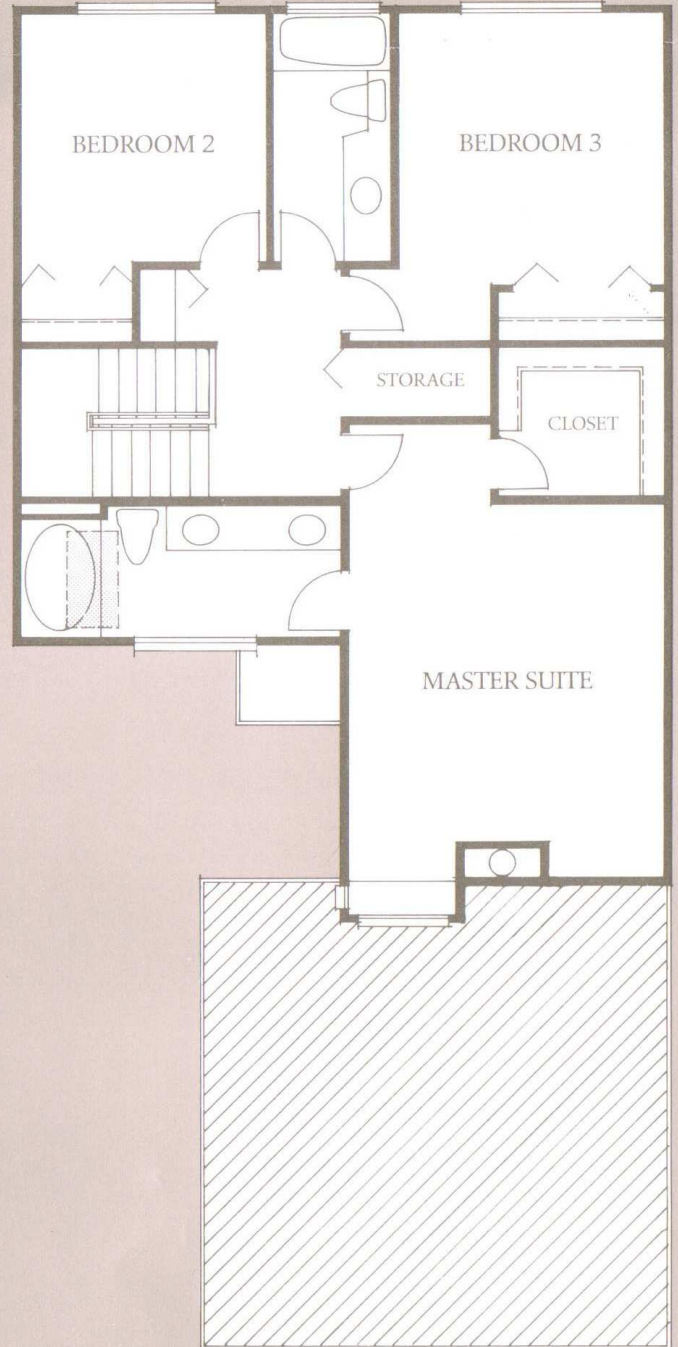

MAIN FLOOR

UPPER FLOOR

ASHLEIGH HEIGHTS - 1850 SQUARE FEET BELLISSIMO PLAN