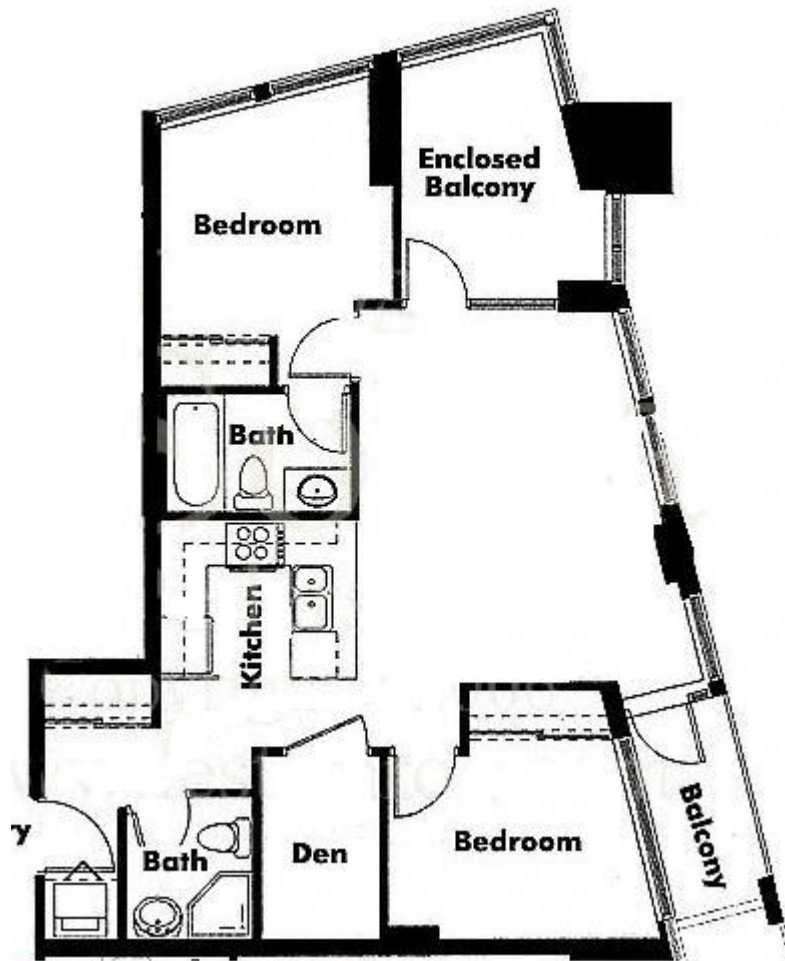

Building: Taylor
Address: 550 Taylor
Floorplan Unit Number: 07 Floorplan
Square Footage: 875 Sqft
Exposure: North East

NYC Equal Housing Opportunity Act © 2008