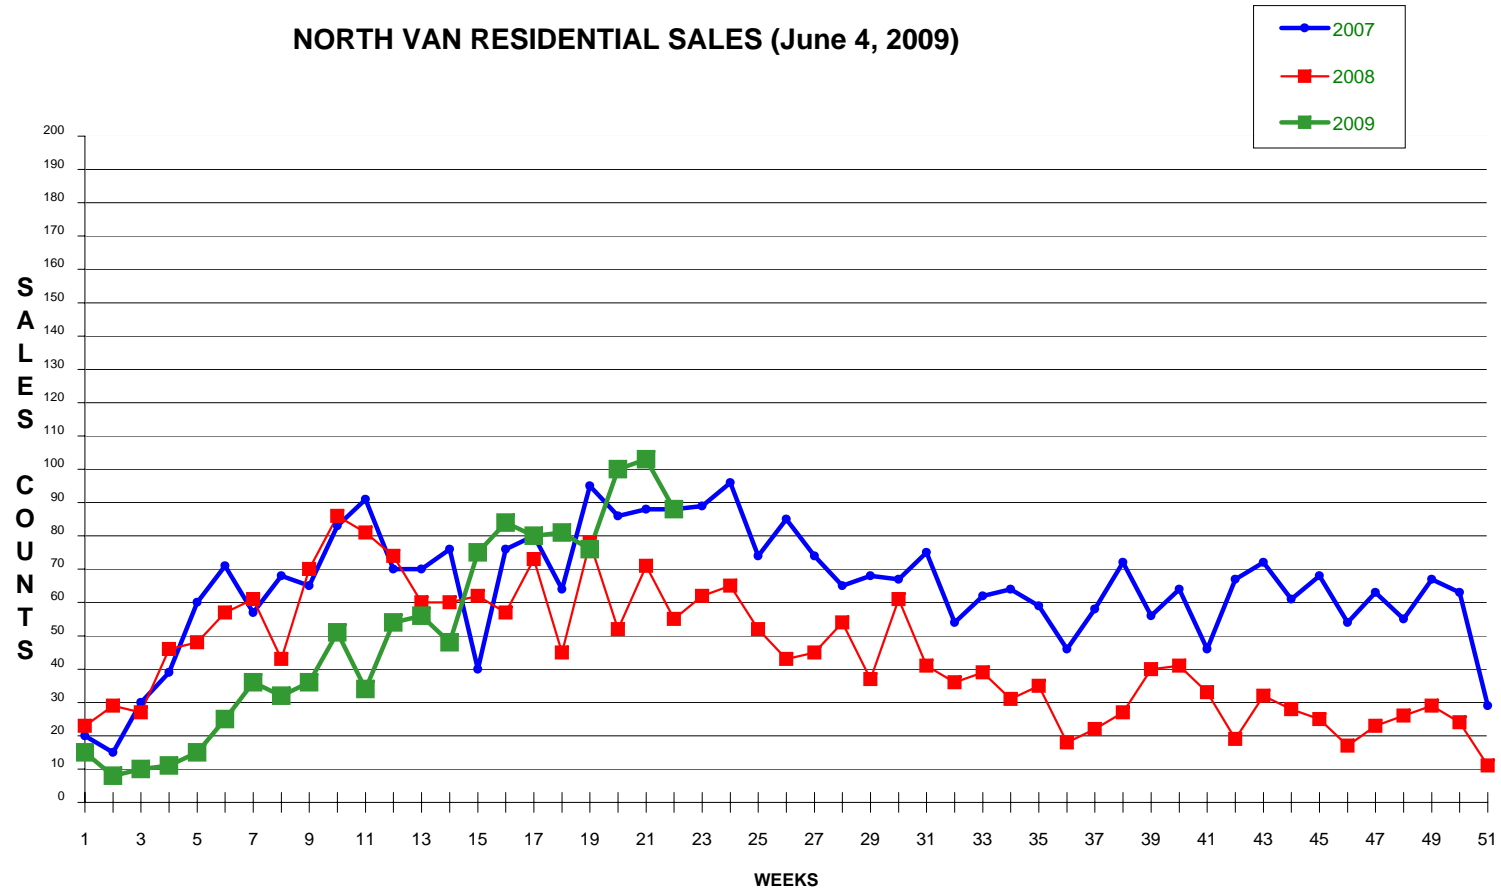

NORTH VAN RESIDENTIAL SALES (June 4, 2009)