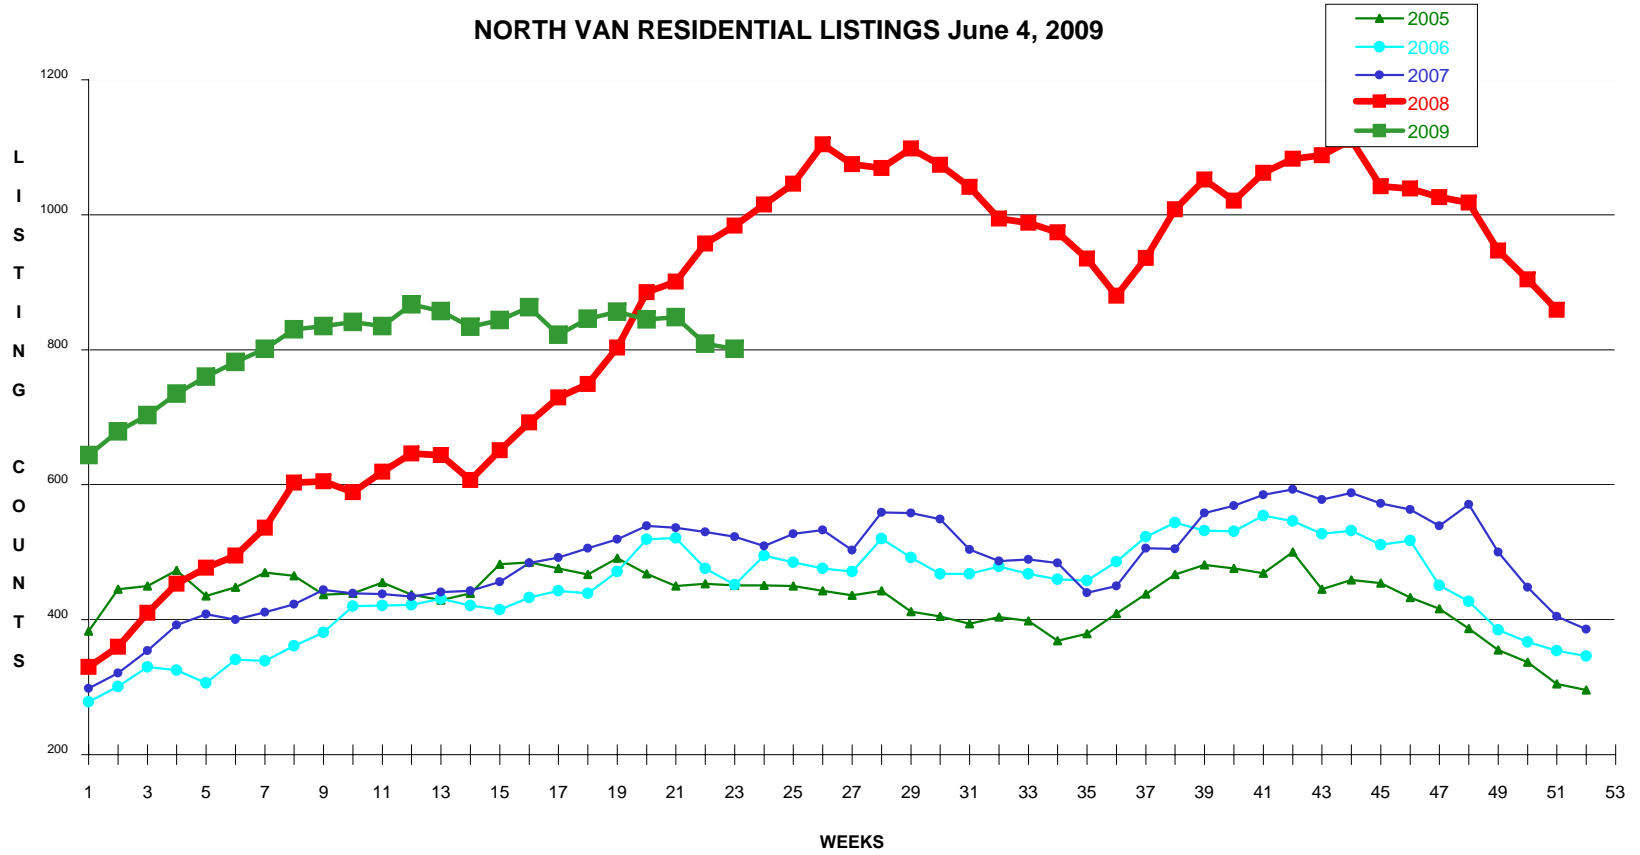

NORTH VAN RESIDENTIAL LISTINGS June 4, 2009