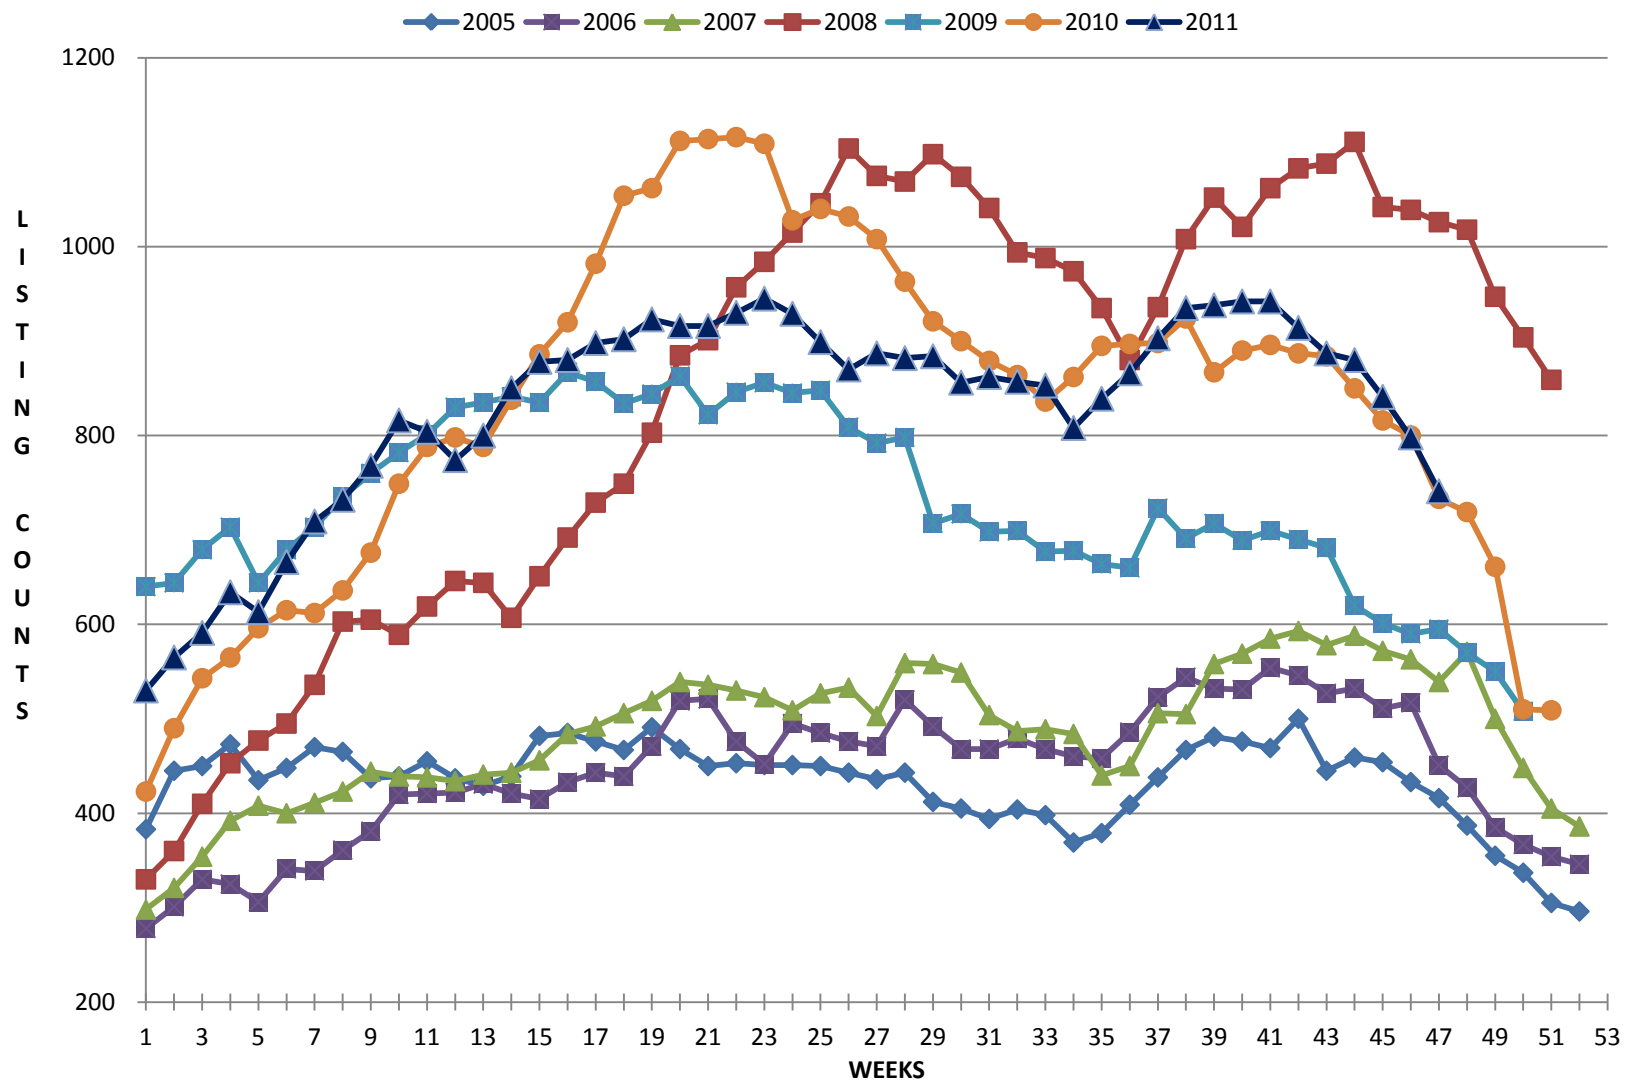

NORTH VAN RESIDENTIAL LISTINGS December 1, 2011

WEST VAN RESIDENTIAL LISTINGS December 1, 2011

◆ 2005 ■ 2006 ▲ 2007 ■ 2008 ■ 2009 ● 2010 ▲ 2011

NORTH VAN RESIDENTIAL LISTINGS

TO

1-Dec

WEST VAN RESIDENTIAL LISTINGS