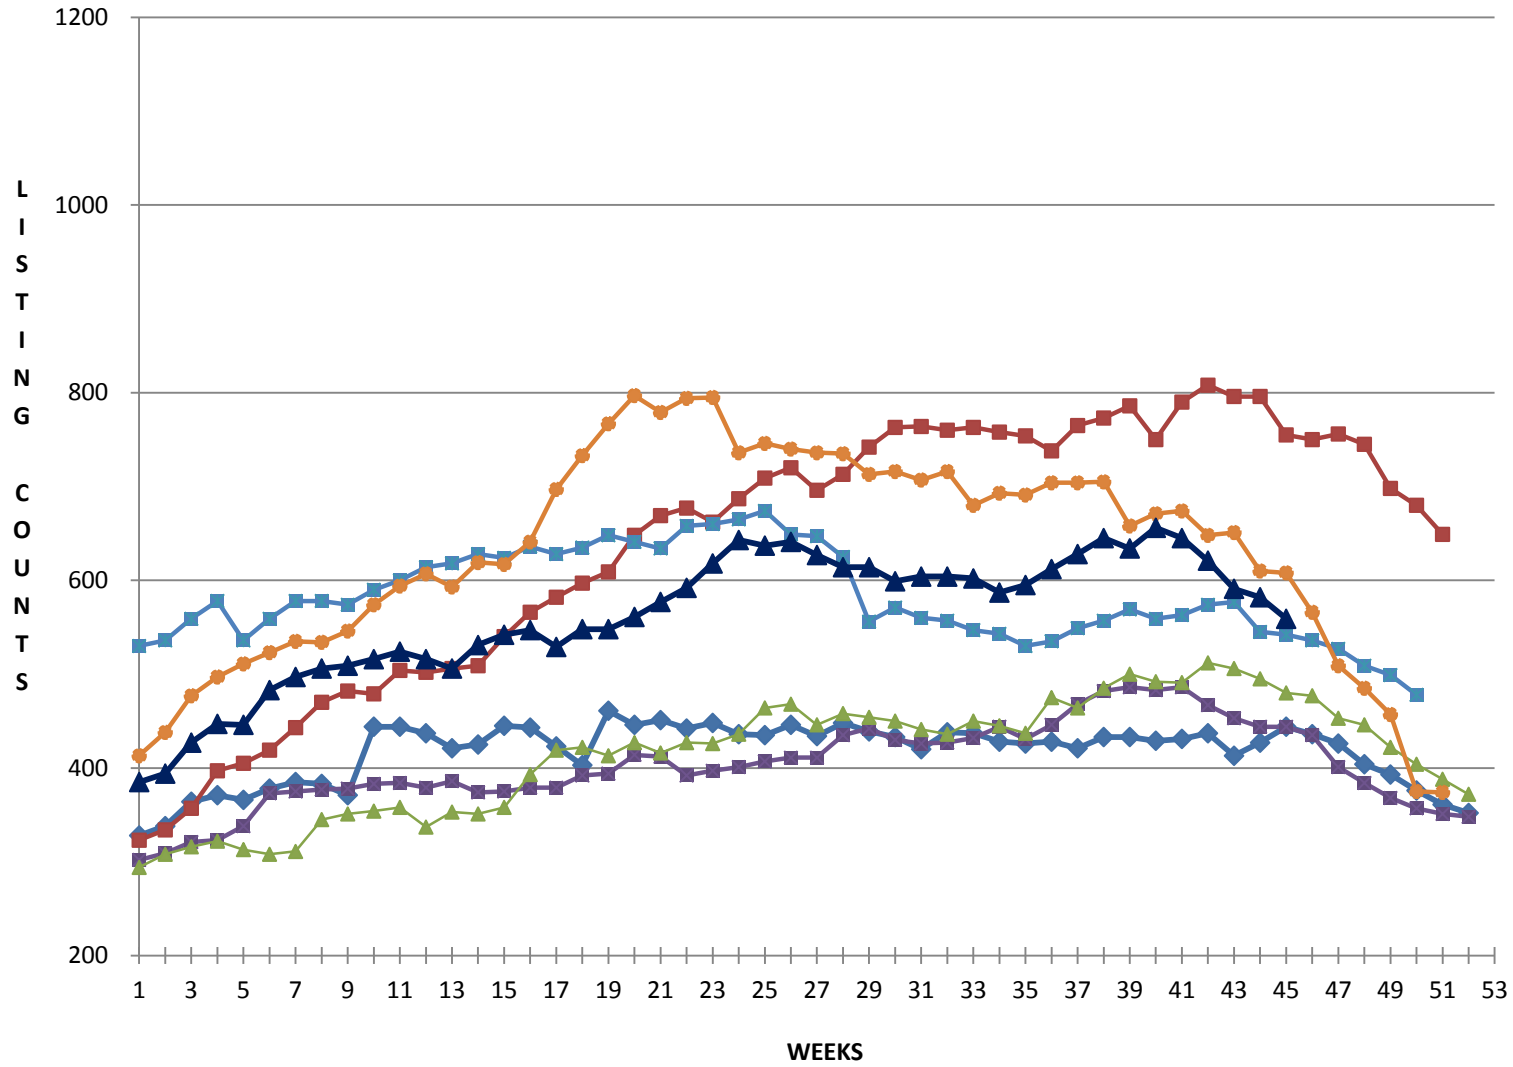

NORTH VAN RESIDENTIAL LISTINGS November 17, 2011

WEST VAN RESIDENTIAL LISTINGS Nov 17, 2011

◆ 2005 ■ 2006 ▲ 2007 ■ 2008 ■ 2009 ● 2010 ▲ 2011

NORTH VAN RESIDENTIAL LISTINGS

TO

WEST VAN RESIDENTIAL LISTINGS

TO