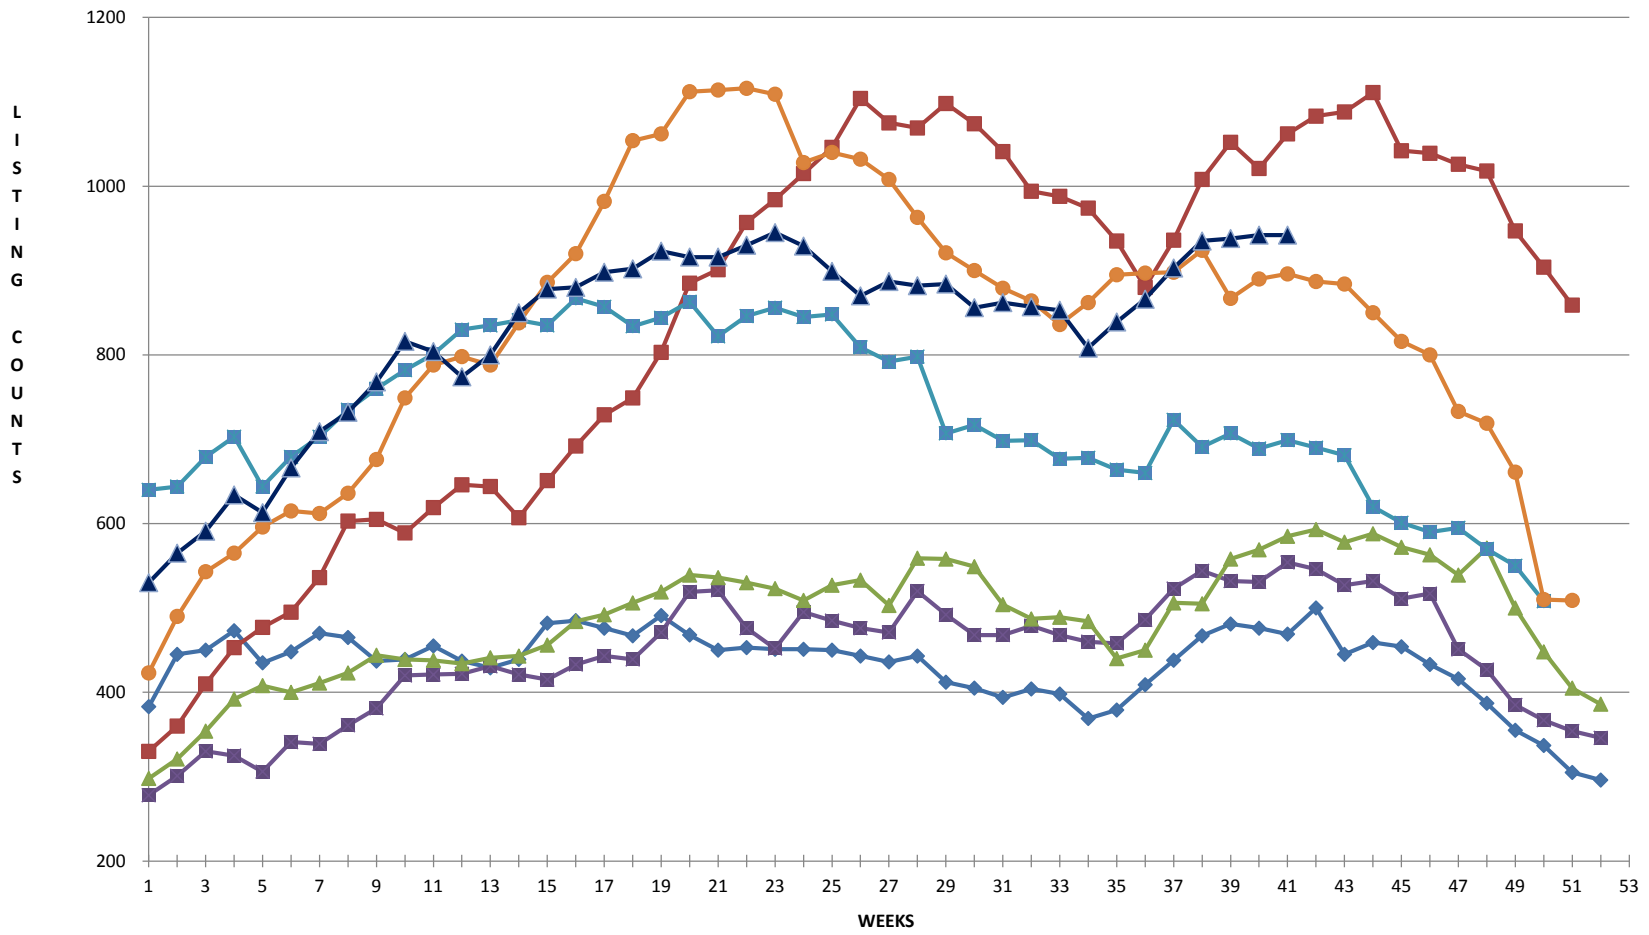

NORTH VAN RESIDENTIAL LISTINGS October 20, 2011

◆ 2005 ■ 2006 ▲ 2007 ■ 2008 ■ 2009 ● 2010 ▲ 2011

WEST VAN RESIDENTIAL LISTINGS October 20, 2011

NORTH VAN RESIDENTIAL LISTINGS

TO

WEST VAN RESIDENTIAL LISTINGS