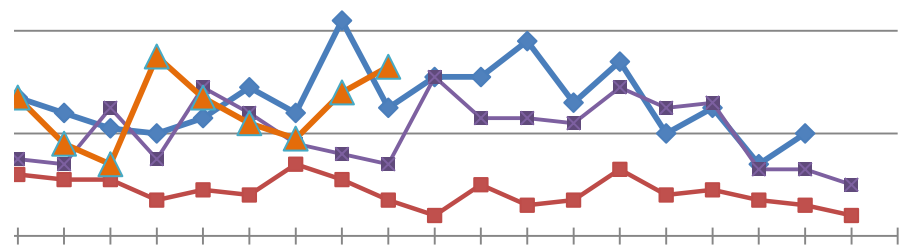

North Van Residential Sales Graph October 20, 2011

-2011

13 35 37 39 41 43 45 47 49 51

---