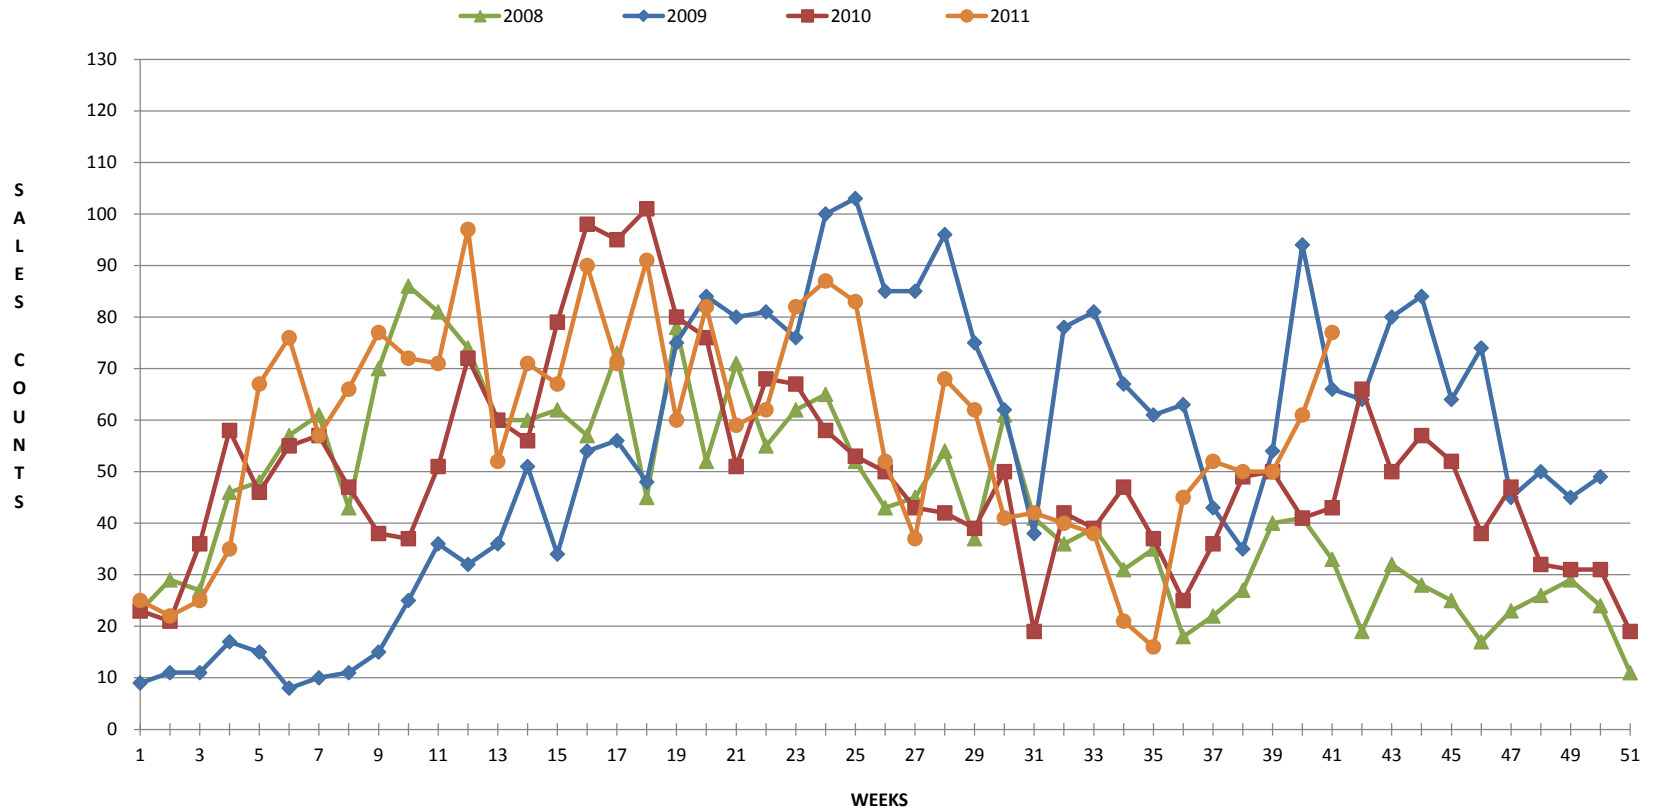

North Van Residential Sales Graph October 20, 2011

-2011

13 35 37 39 41 43 45 47 49 51

---