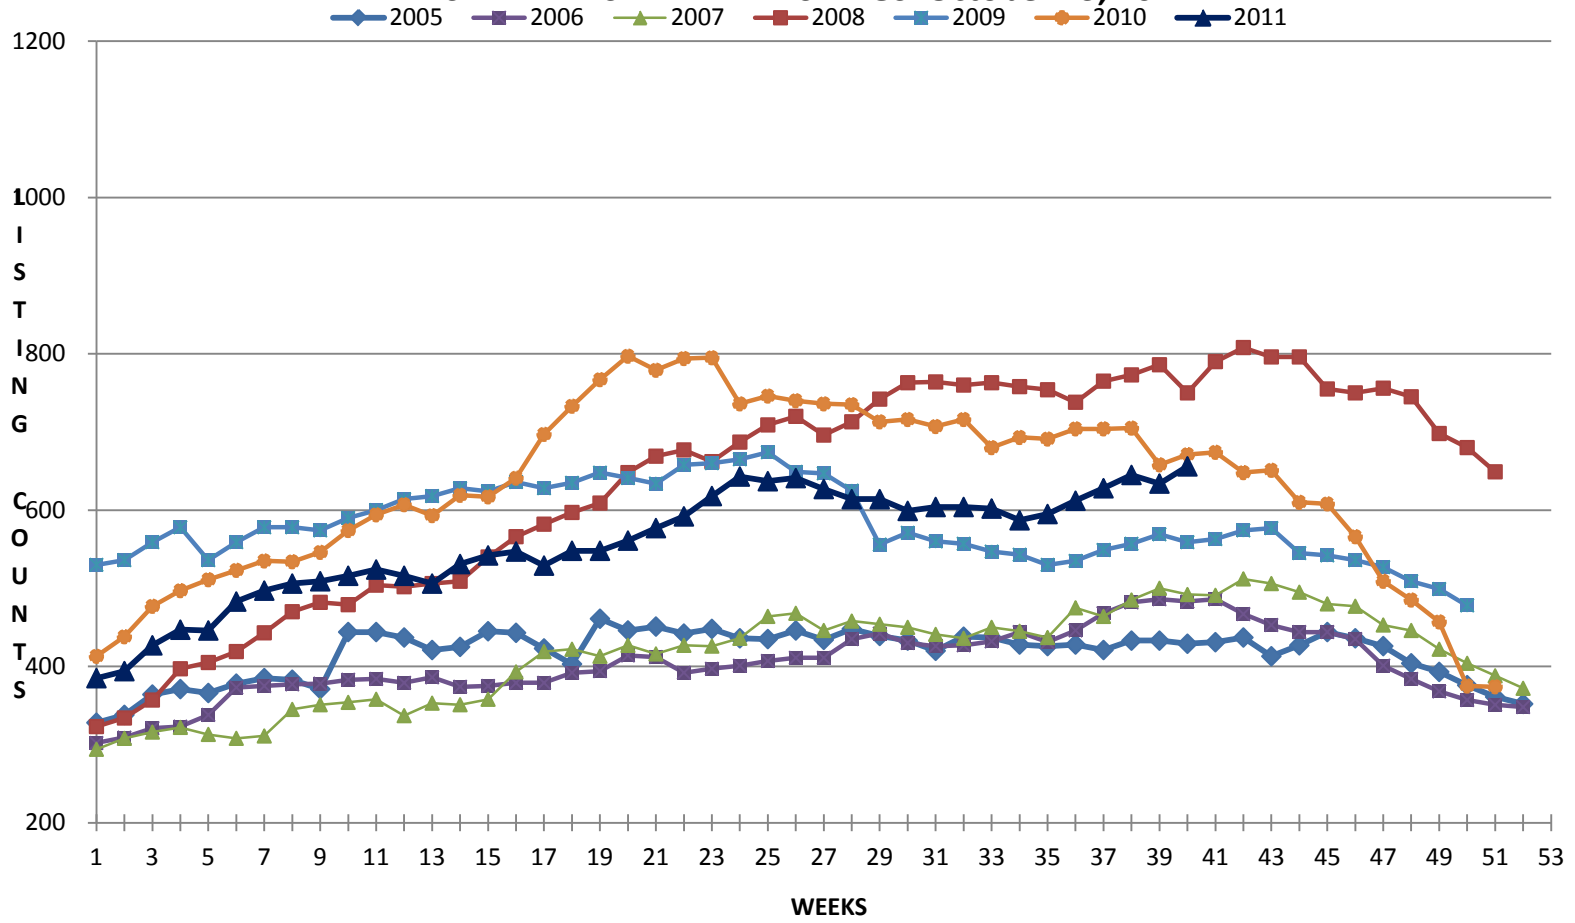

NORTH VAN RESIDENTIAL LISTINGS October 13, 2011

◆ 2005 ■ 2006 ▲ 2007 ■ 2008 ■ 2009 ● 2010 ▲ 2011

WEST VAN RESIDENTIAL LISTINGS October 13, 2011

NORTH VAN RESIDENTIAL LISTINGS

TO

Oct 13, 20/2011

WEST VAN RESIDENTIAL LISTINGS