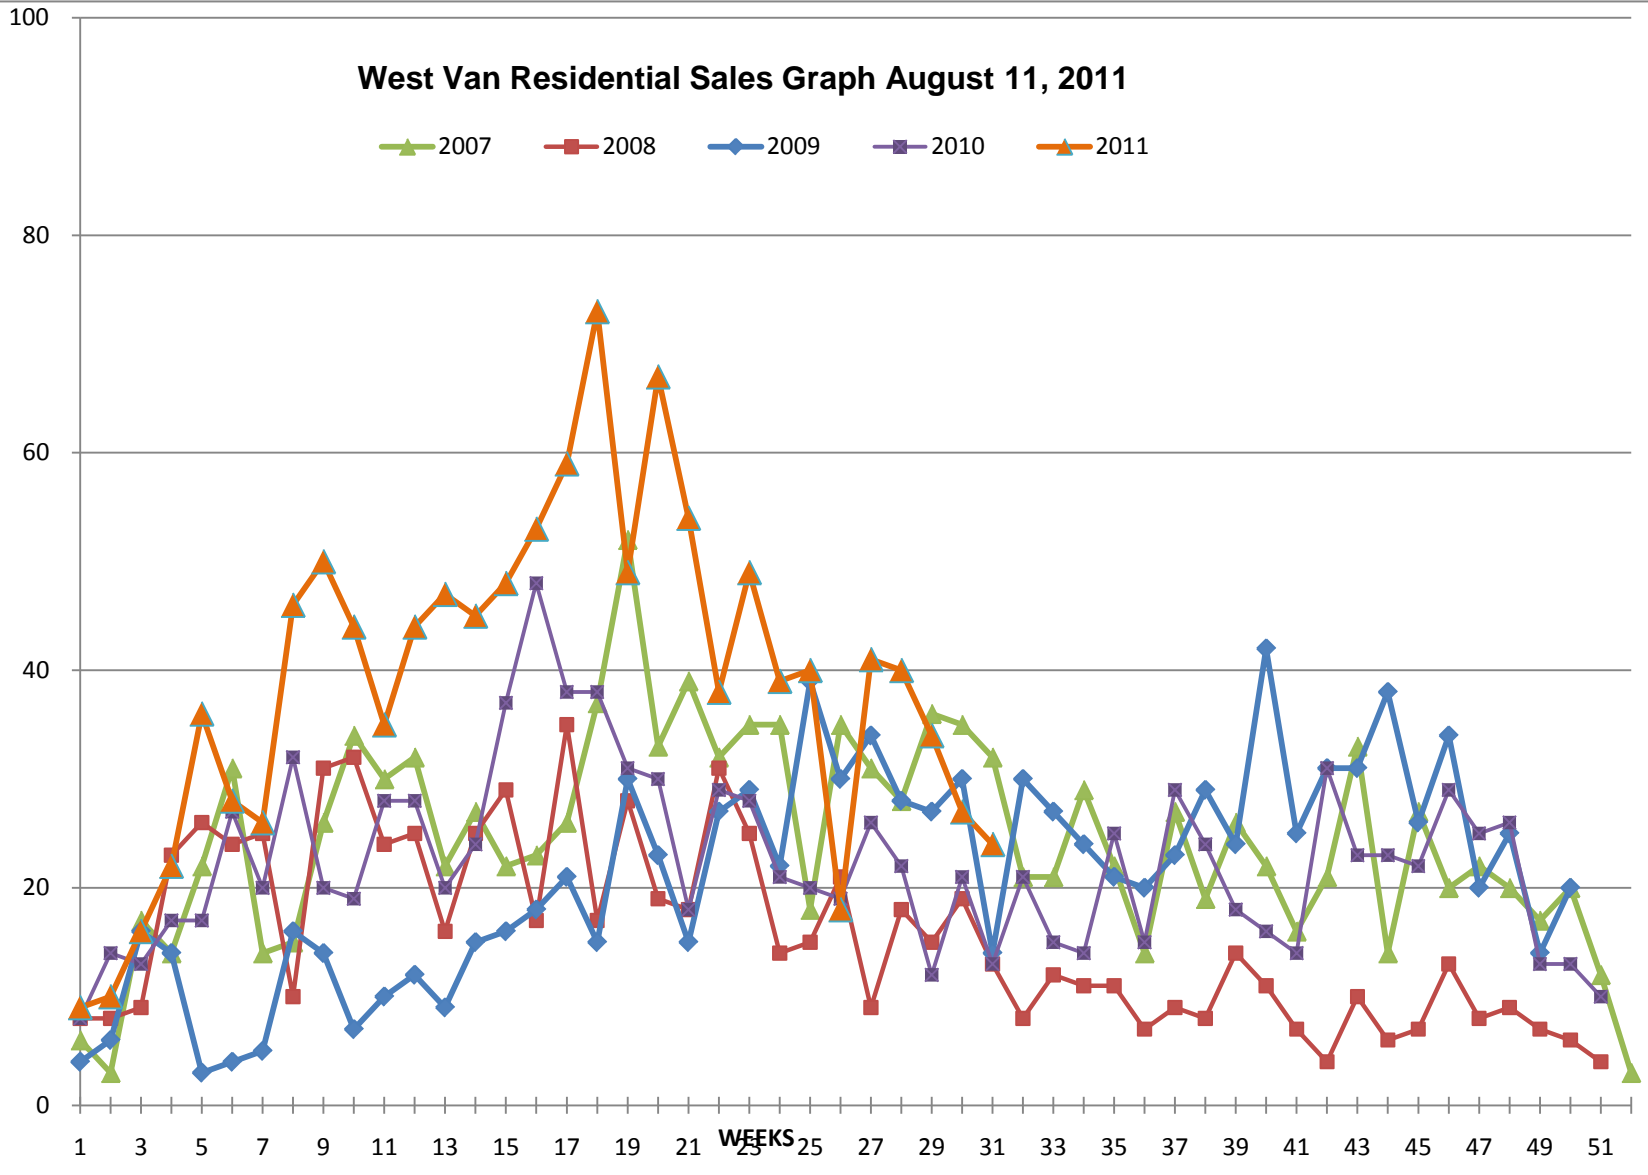

North Van Residential Sales Graph August 11, 2011

West Van Residential Sales Graph August 11, 2011

2007 2008 2009 2010 2011