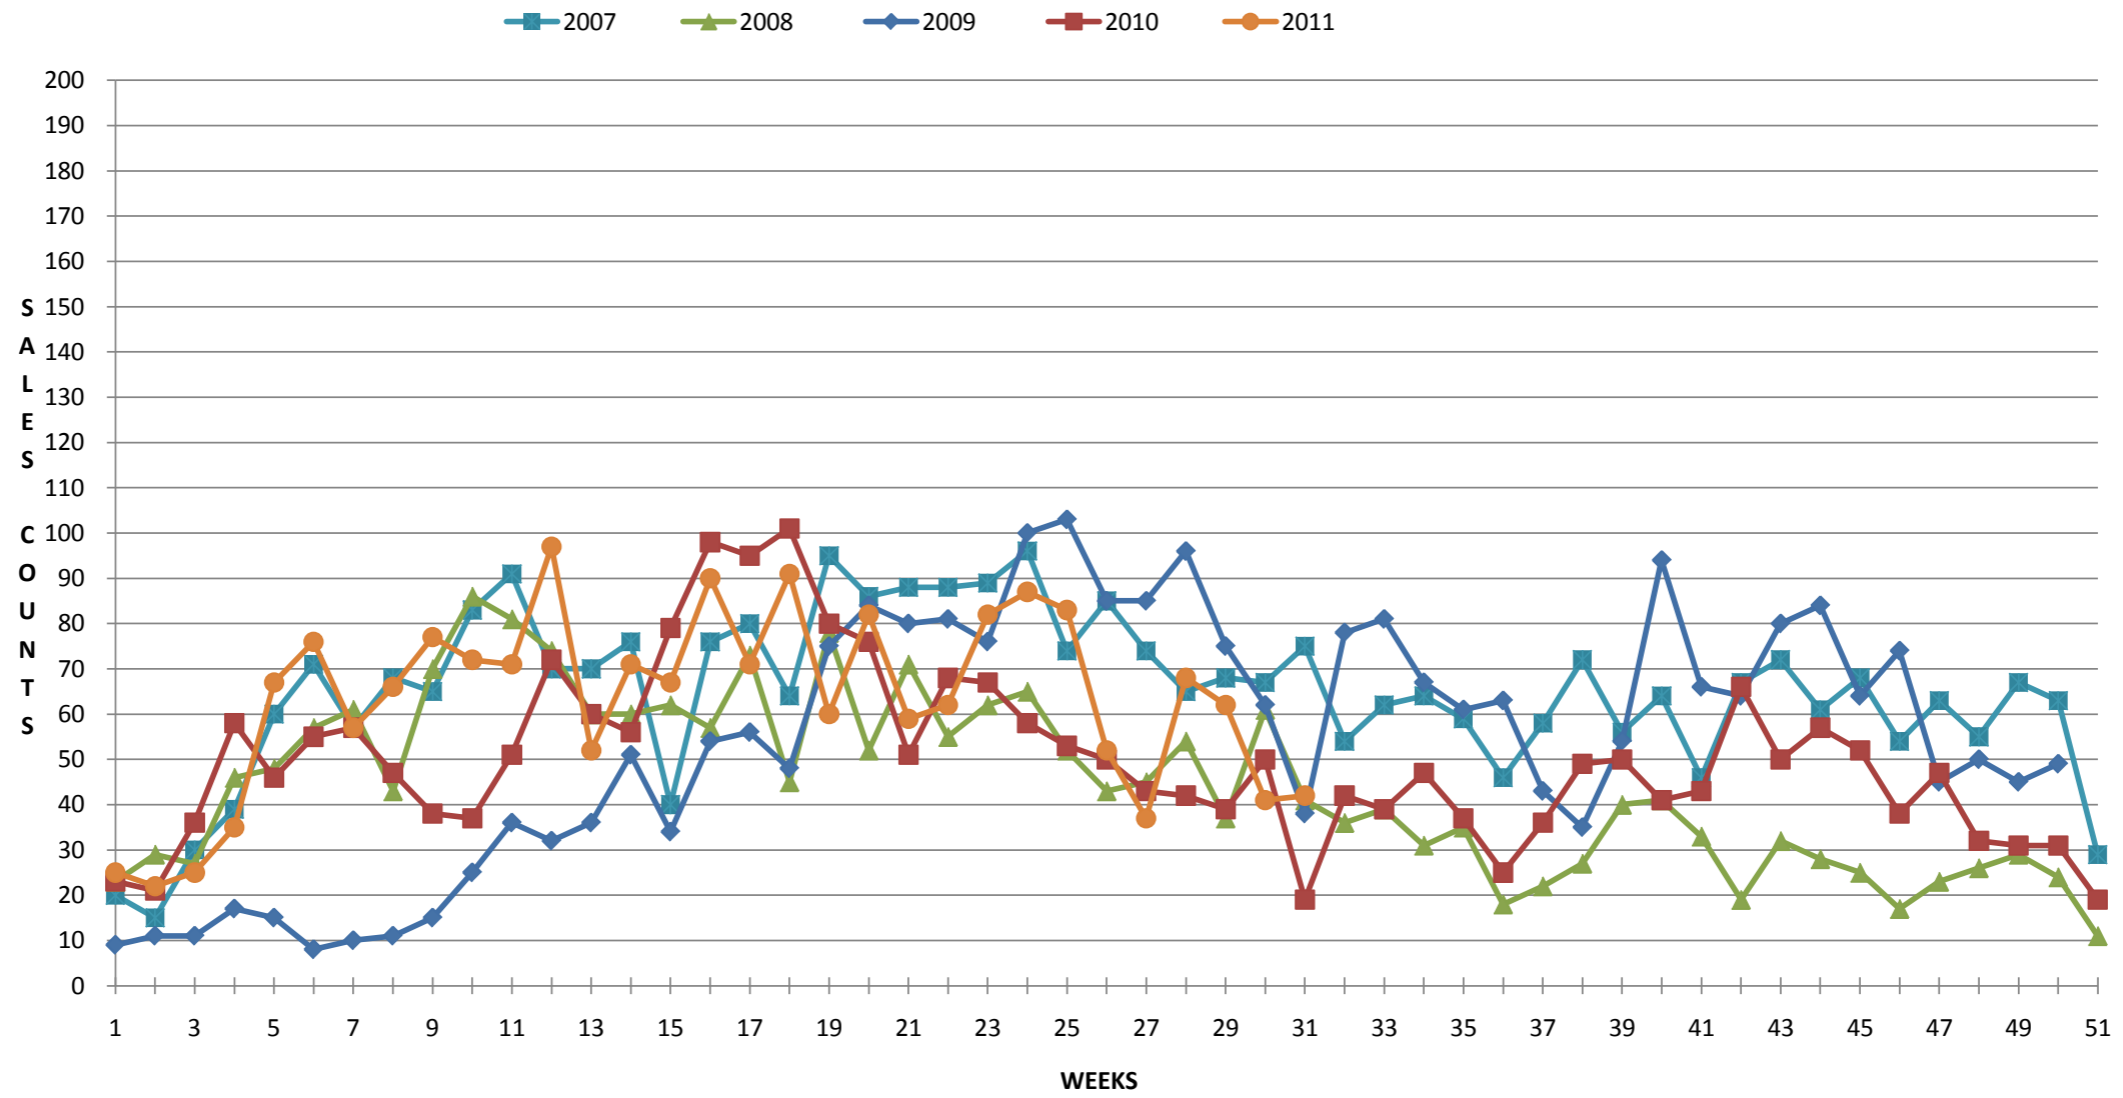

North Van Residential Sales Graph August 11, 2011

West Van Residential Sales Graph August 11, 2011

2007 2008 2009 2010 2011