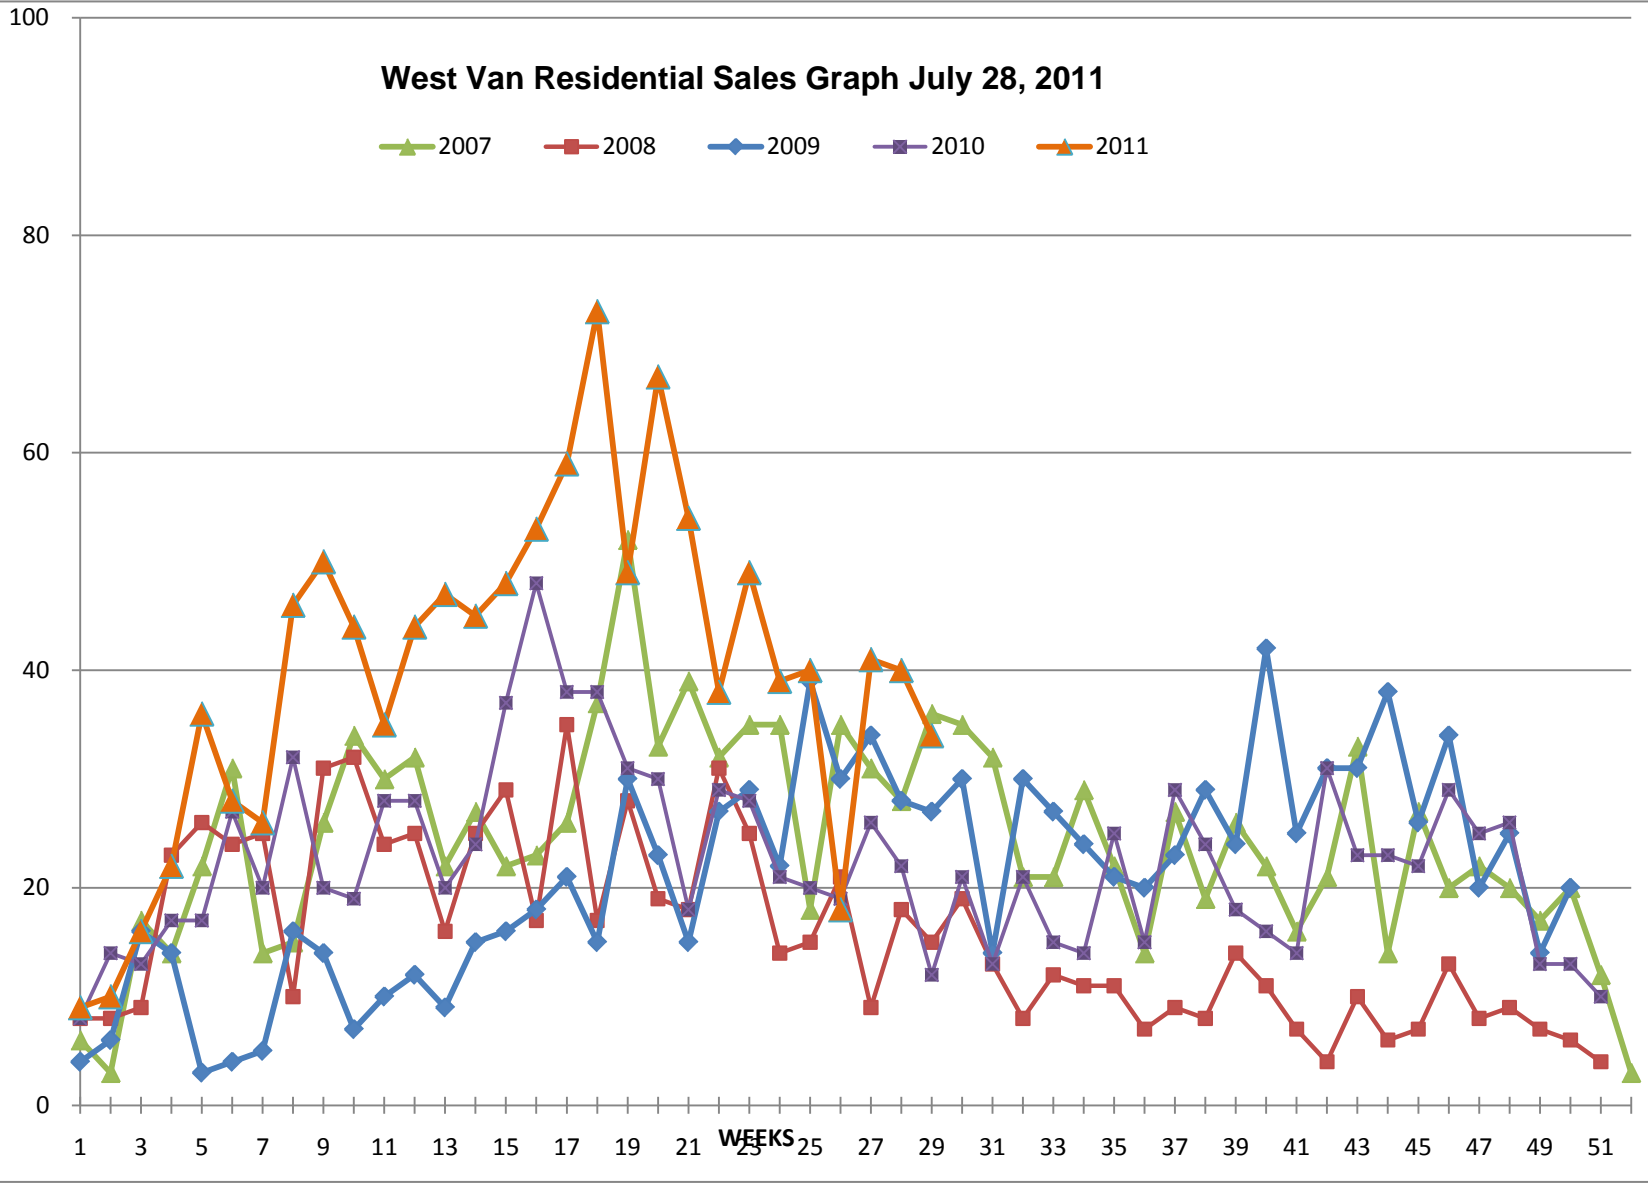

North Van Residential Sales Graph July 28, 2011

2007 2008 2009 2010 2011

West Van Residential Sales Graph July 28, 2011

2007 2008 2009 2010 2011

NORTH VAN RESIDENTIAL SALES

TO

07/28/2011

WEST VAN RESIDENTIAL SALES