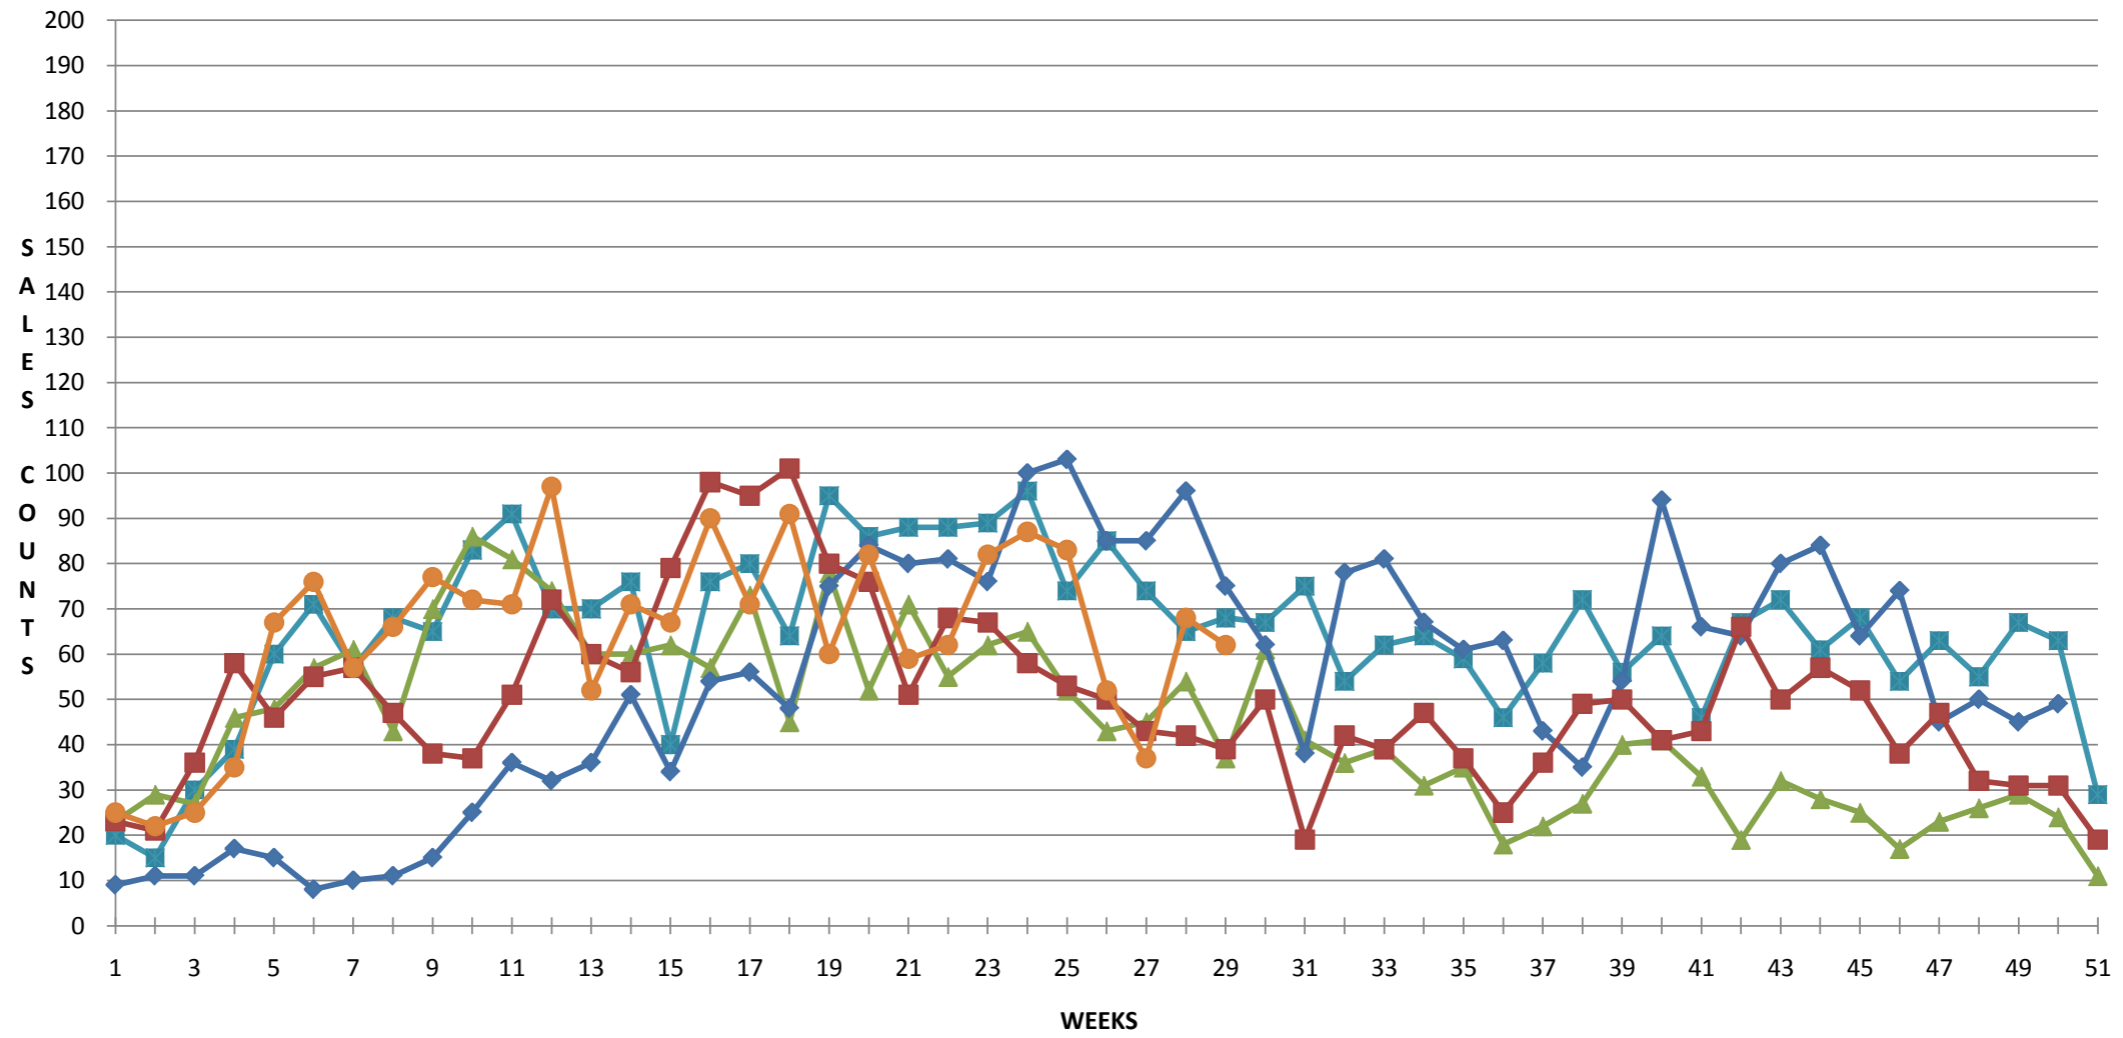

North Van Residential Sales Graph July 28, 2011

2007 2008 2009 2010 2011

West Van Residential Sales Graph July 28, 2011

2007 2008 2009 2010 2011

NORTH VAN RESIDENTIAL SALES

TO

07/28/2011

WEST VAN RESIDENTIAL SALES