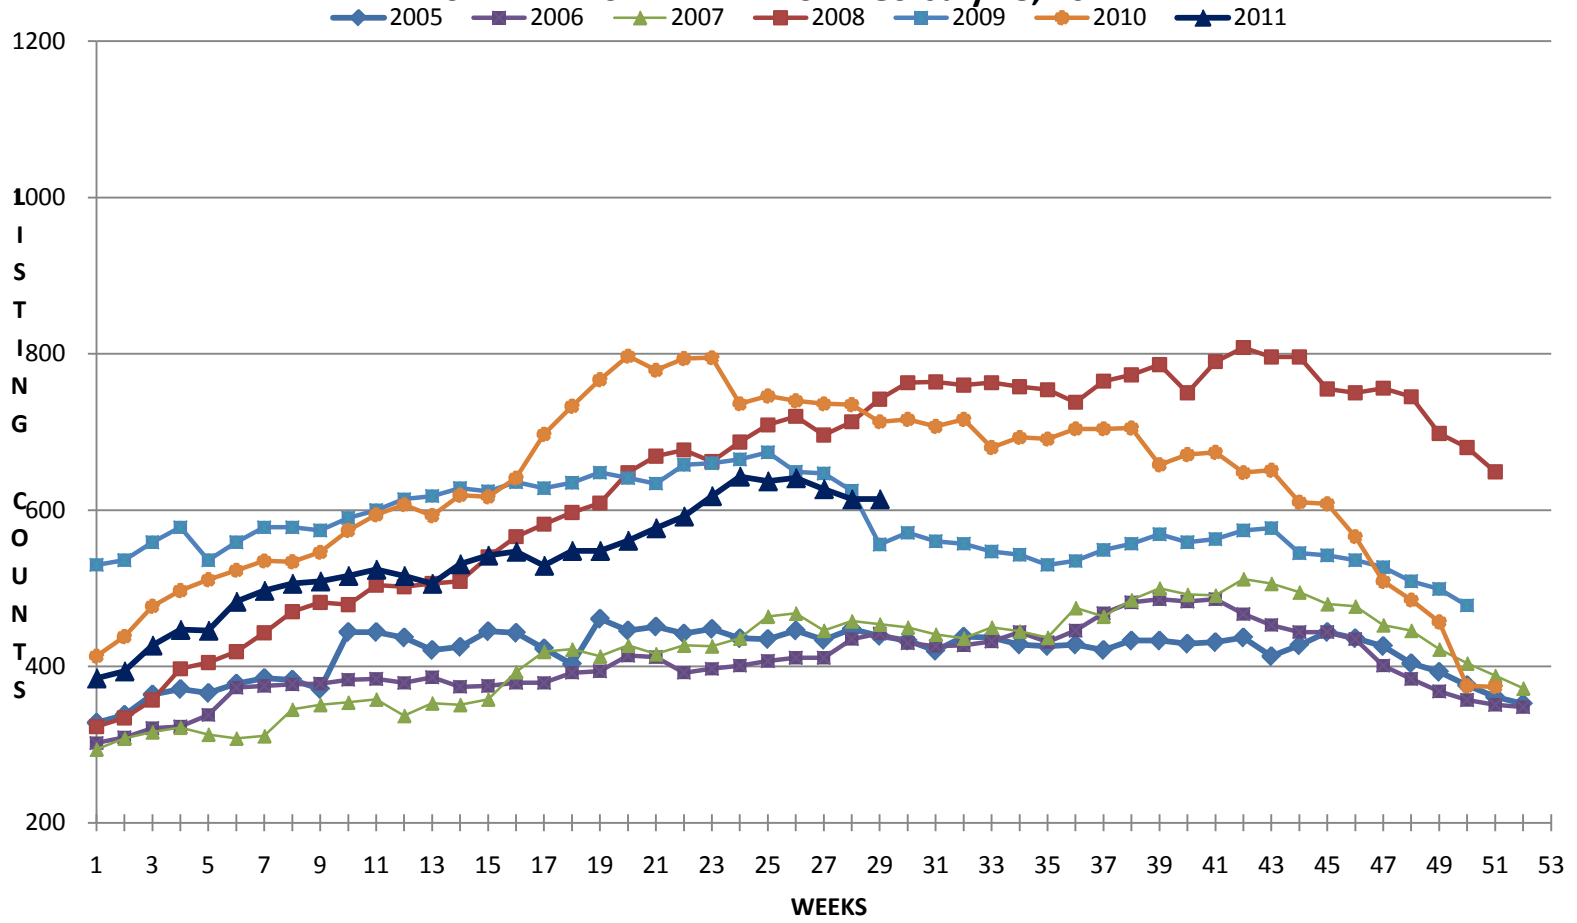

NORTH VAN RESIDENTIAL LISTINGS July 28, 2011

◆ 2005 ■ 2006 ▲ 2007 ■ 2008 ■ 2009 ● 2010 ▲ 2011

WEST VAN RESIDENTIAL LISTINGS July 28, 2011

NORTH VAN RESIDENTIAL LISTINGS

TO

07/28/2011

WEST VAN RESIDENTIAL LISTINGS