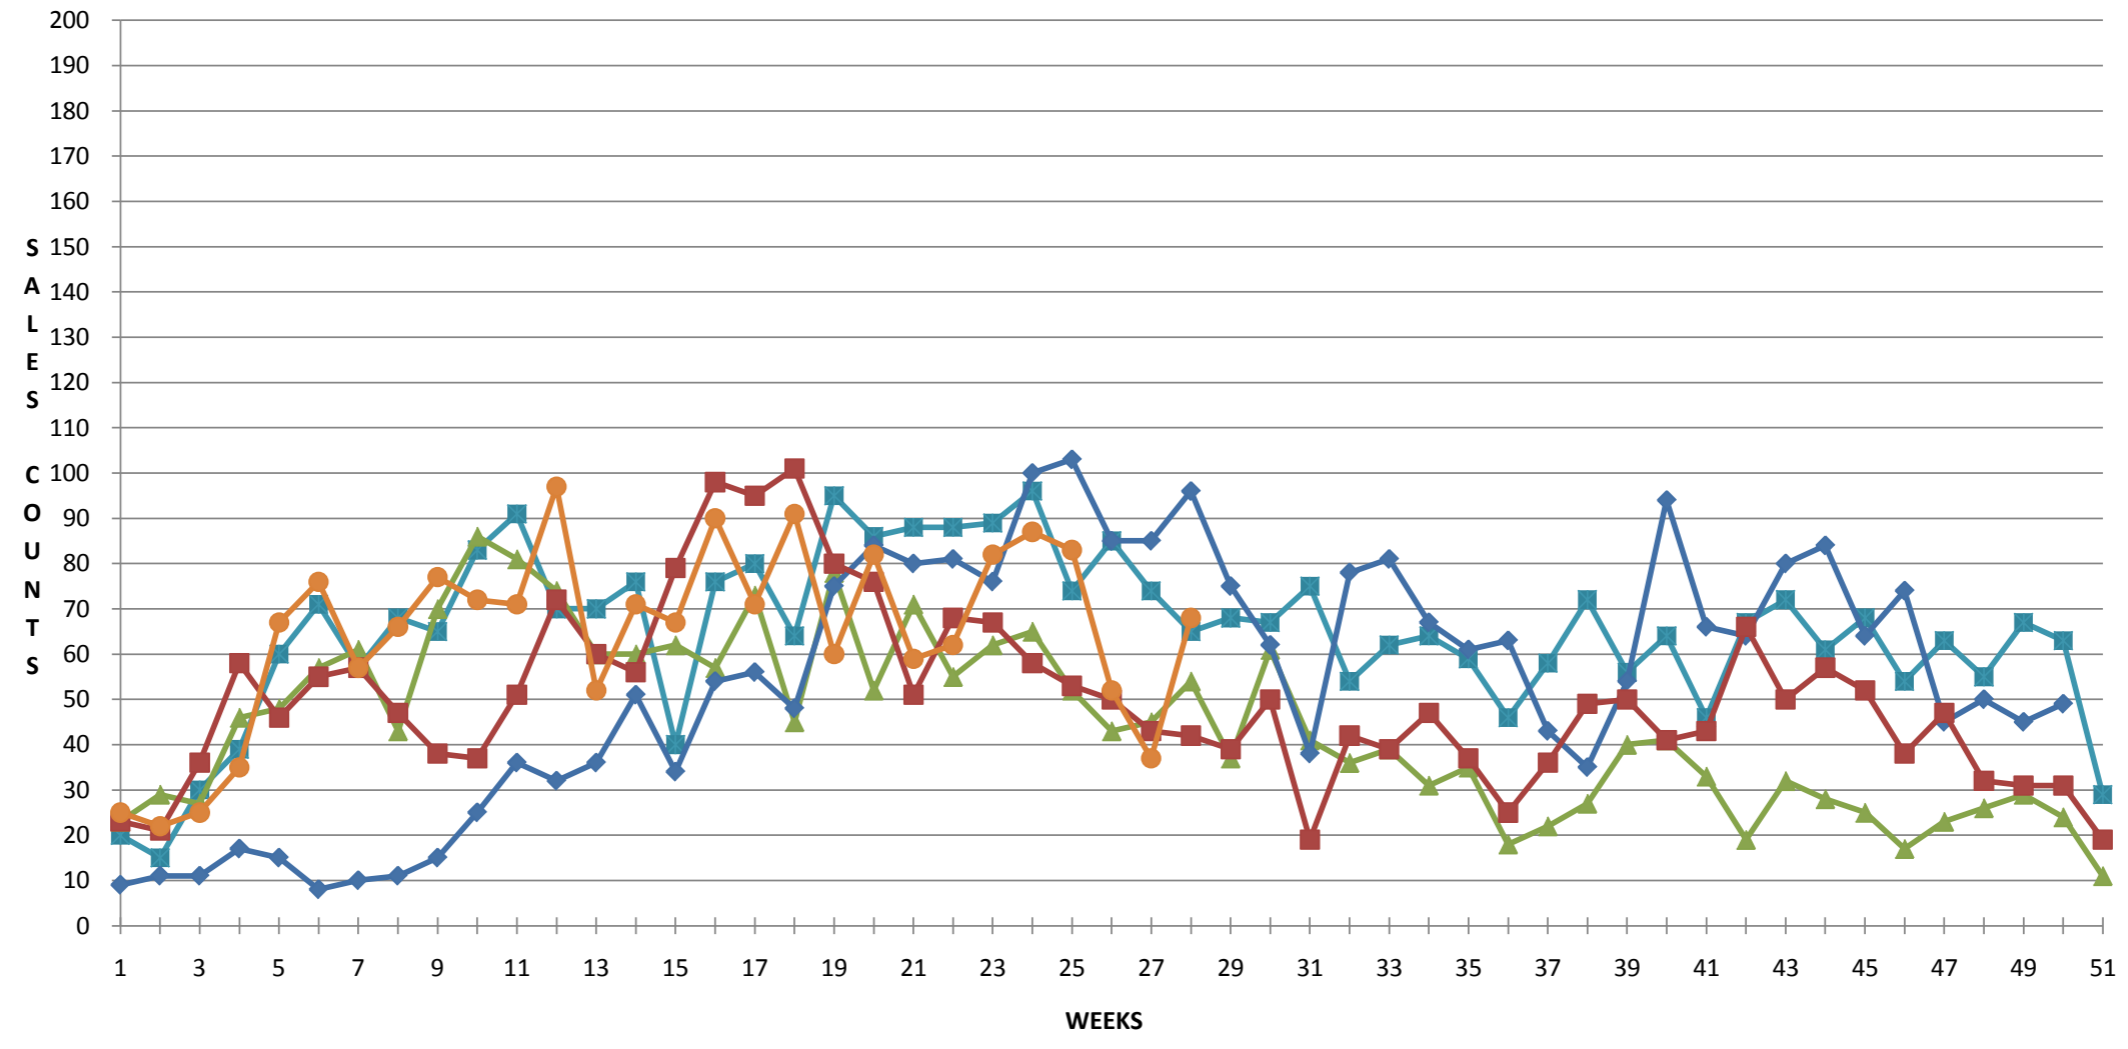

North Van Residential Sales Graph July 21, 2011

2007 2008 2009 2010 2011

### West Van Residential Sales Graph July 21, 2011

2007 2008 2009 2010 2011