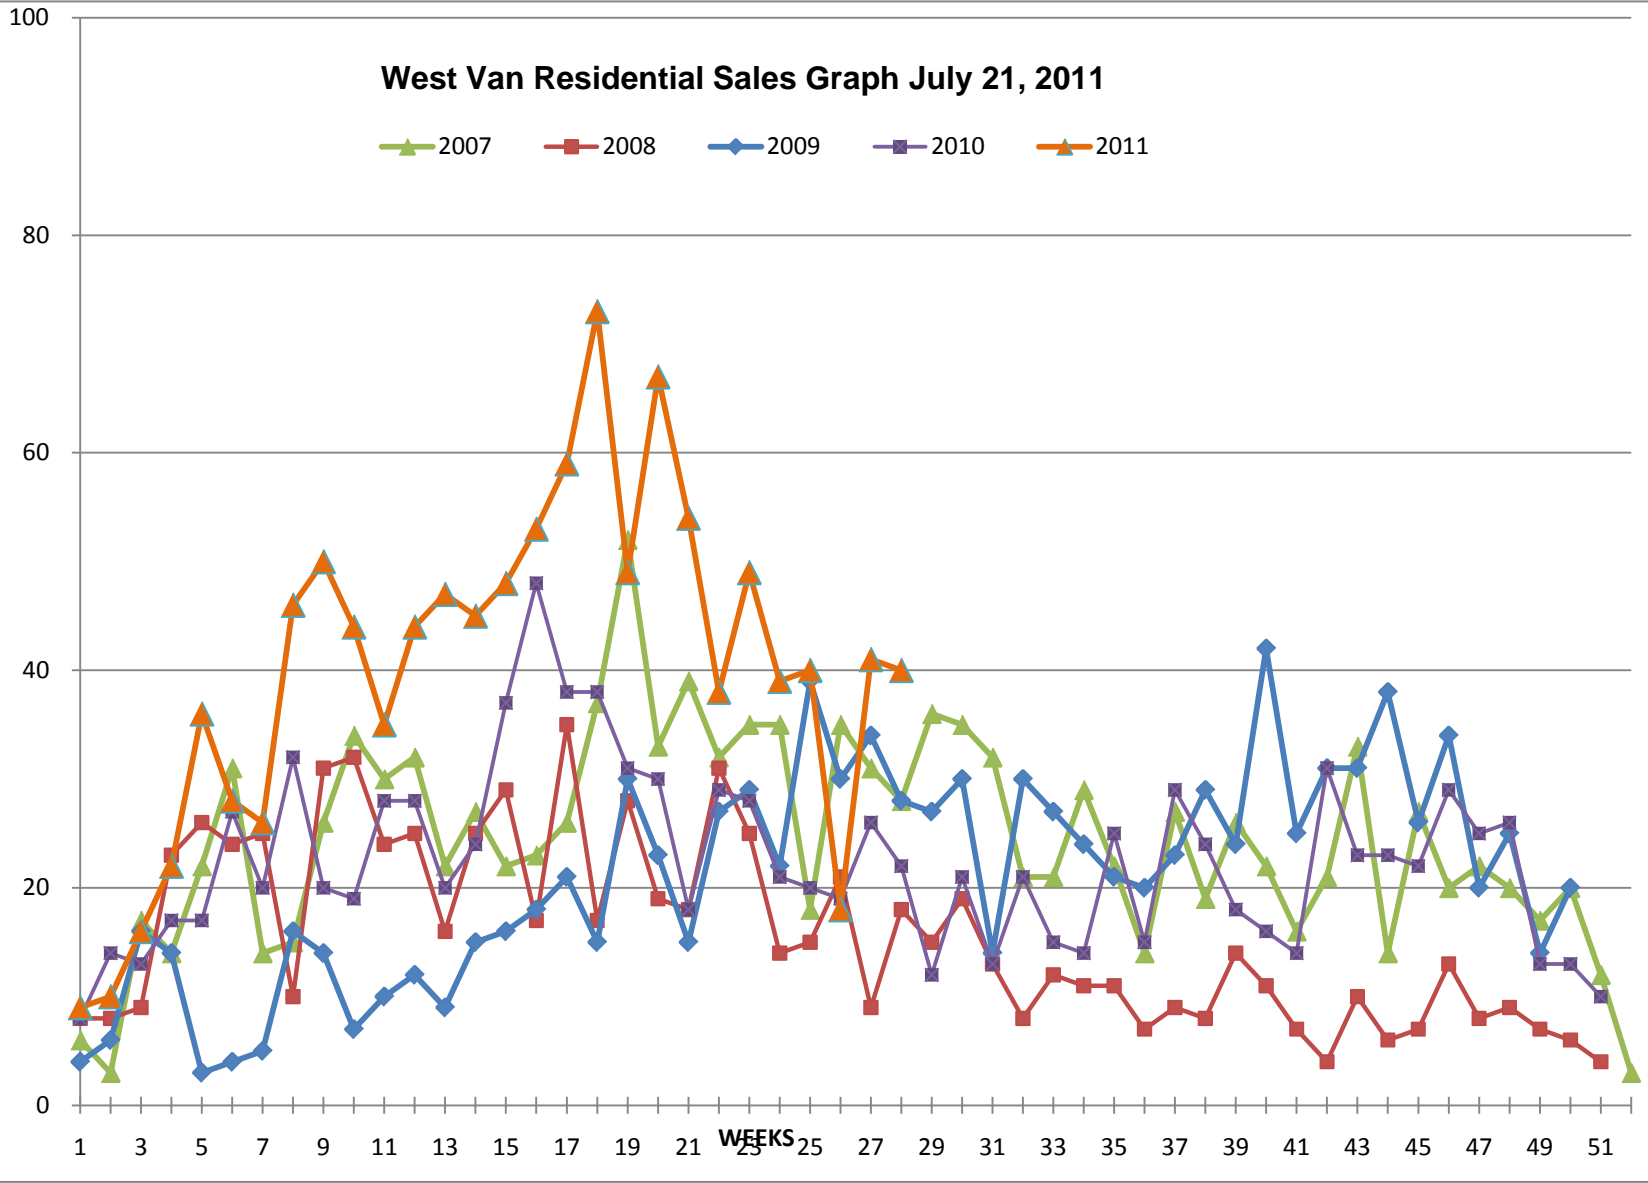

North Van Residential Sales Graph July 21, 2011

2007 2008 2009 2010 2011

### West Van Residential Sales Graph July 21, 2011

2007 2008 2009 2010 2011