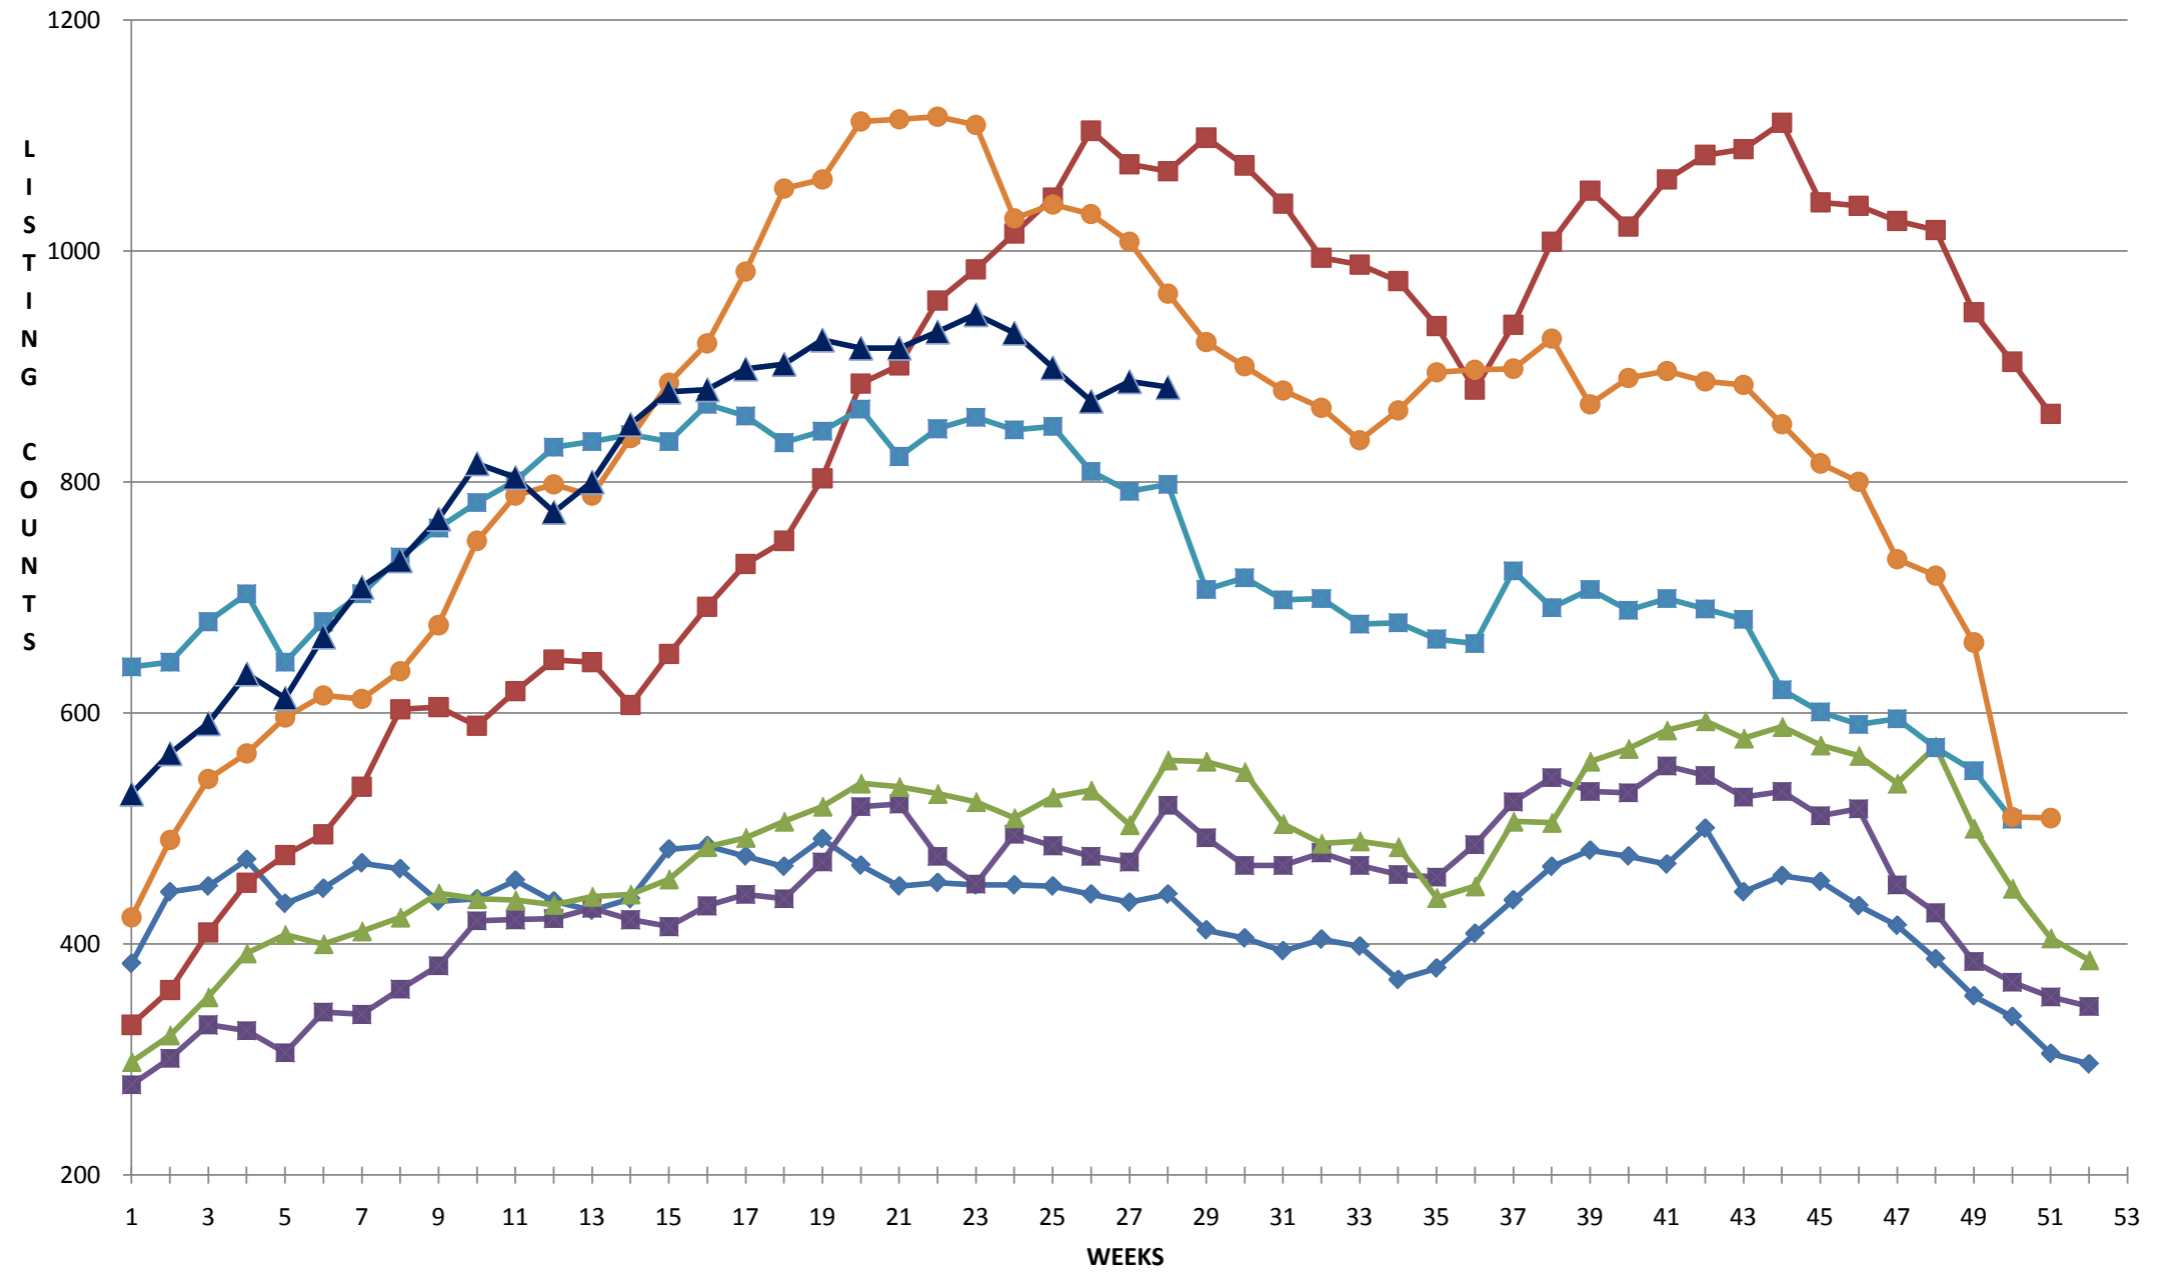

NORTH VAN RESIDENTIAL LISTINGS July 21, 2011

◆ 2005 ■ 2006 ▲ 2007 ■ 2008 ■ 2009 ● 2010 ▲ 2011

WEST VAN RESIDENTIAL LISTINGS July 21, 2011

NORTH VAN RESIDENTIAL LISTINGS

TO

07/21/2011

WEST VAN RESIDENTIAL LISTINGS