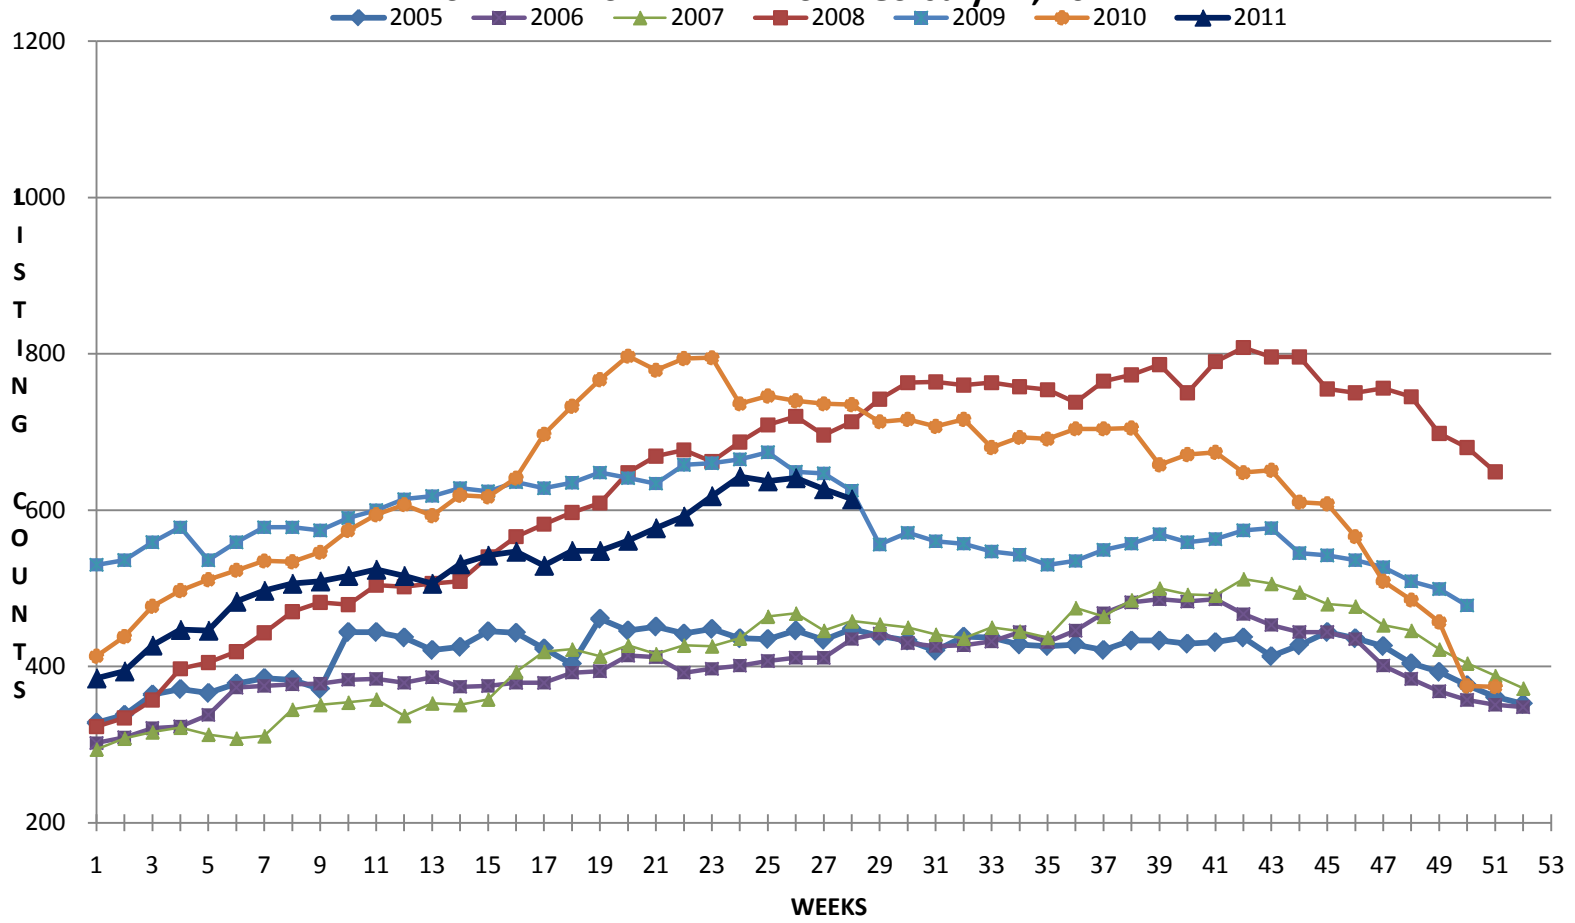

NORTH VAN RESIDENTIAL LISTINGS July 21, 2011

◆ 2005 ■ 2006 ▲ 2007 ■ 2008 ■ 2009 ● 2010 ▲ 2011

WEST VAN RESIDENTIAL LISTINGS July 21, 2011

NORTH VAN RESIDENTIAL LISTINGS

TO

07/21/2011

WEST VAN RESIDENTIAL LISTINGS