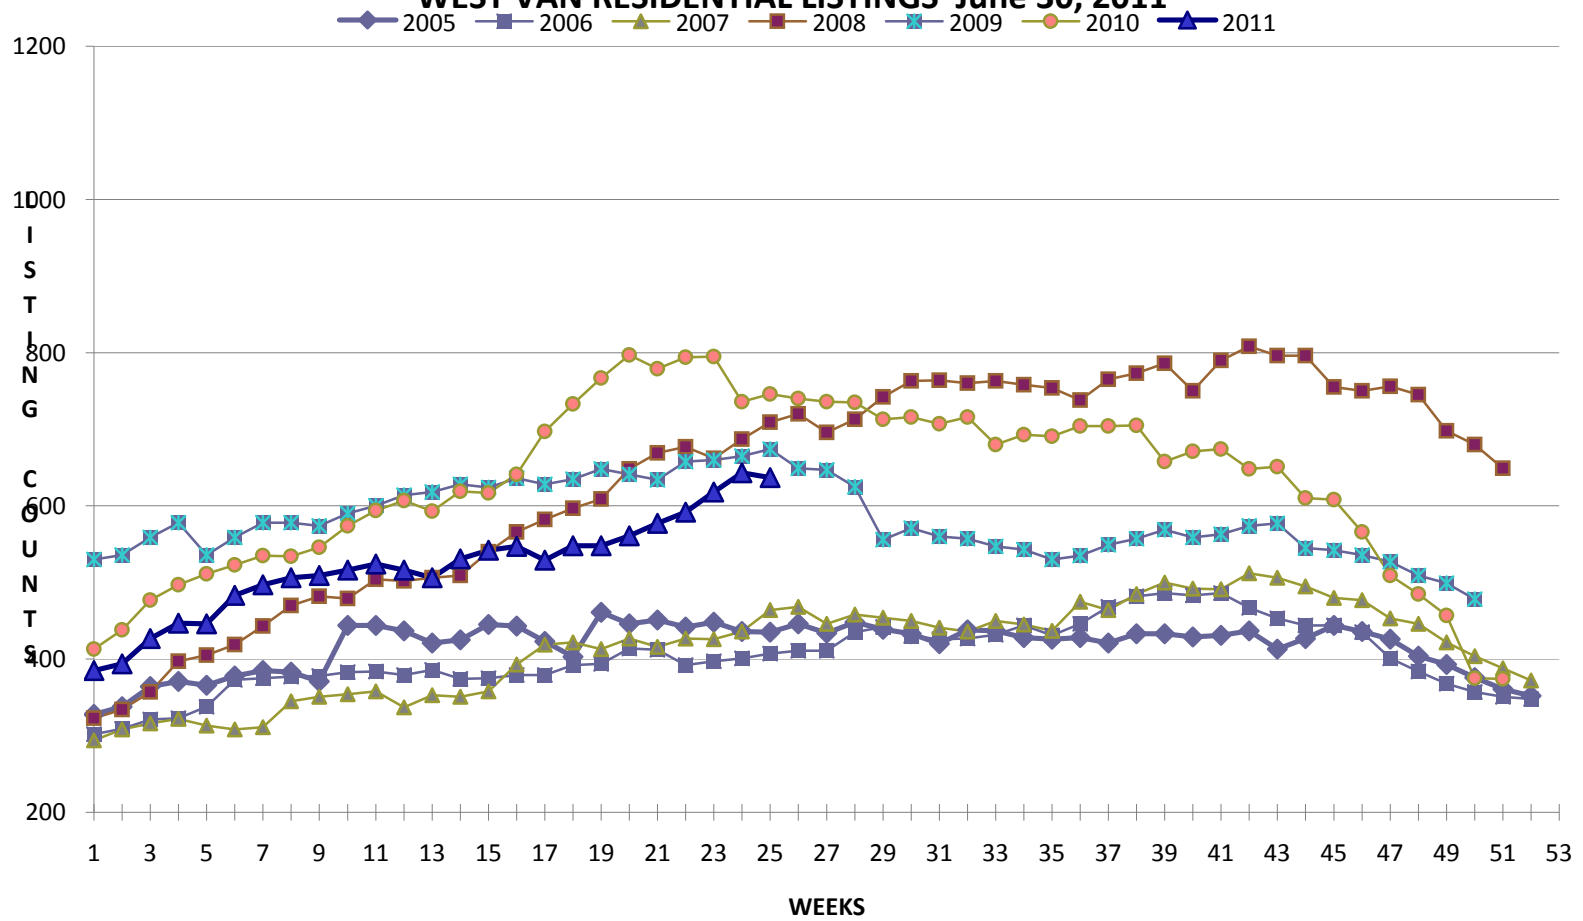

NORTH VAN RESIDENTIAL LISTINGS June 30, 2011

◆ 2005 ■ 2006 ▲ 2007 ■ 2008 □ 2009 ● 2010 ▲ 2011

WEST VAN RESIDENTIAL LISTINGS June 30, 2011

NORTH VAN RESIDENTIAL LISTINGS

TO

WEST VAN RESIDENTIAL LISTINGS

TO

30-Jun