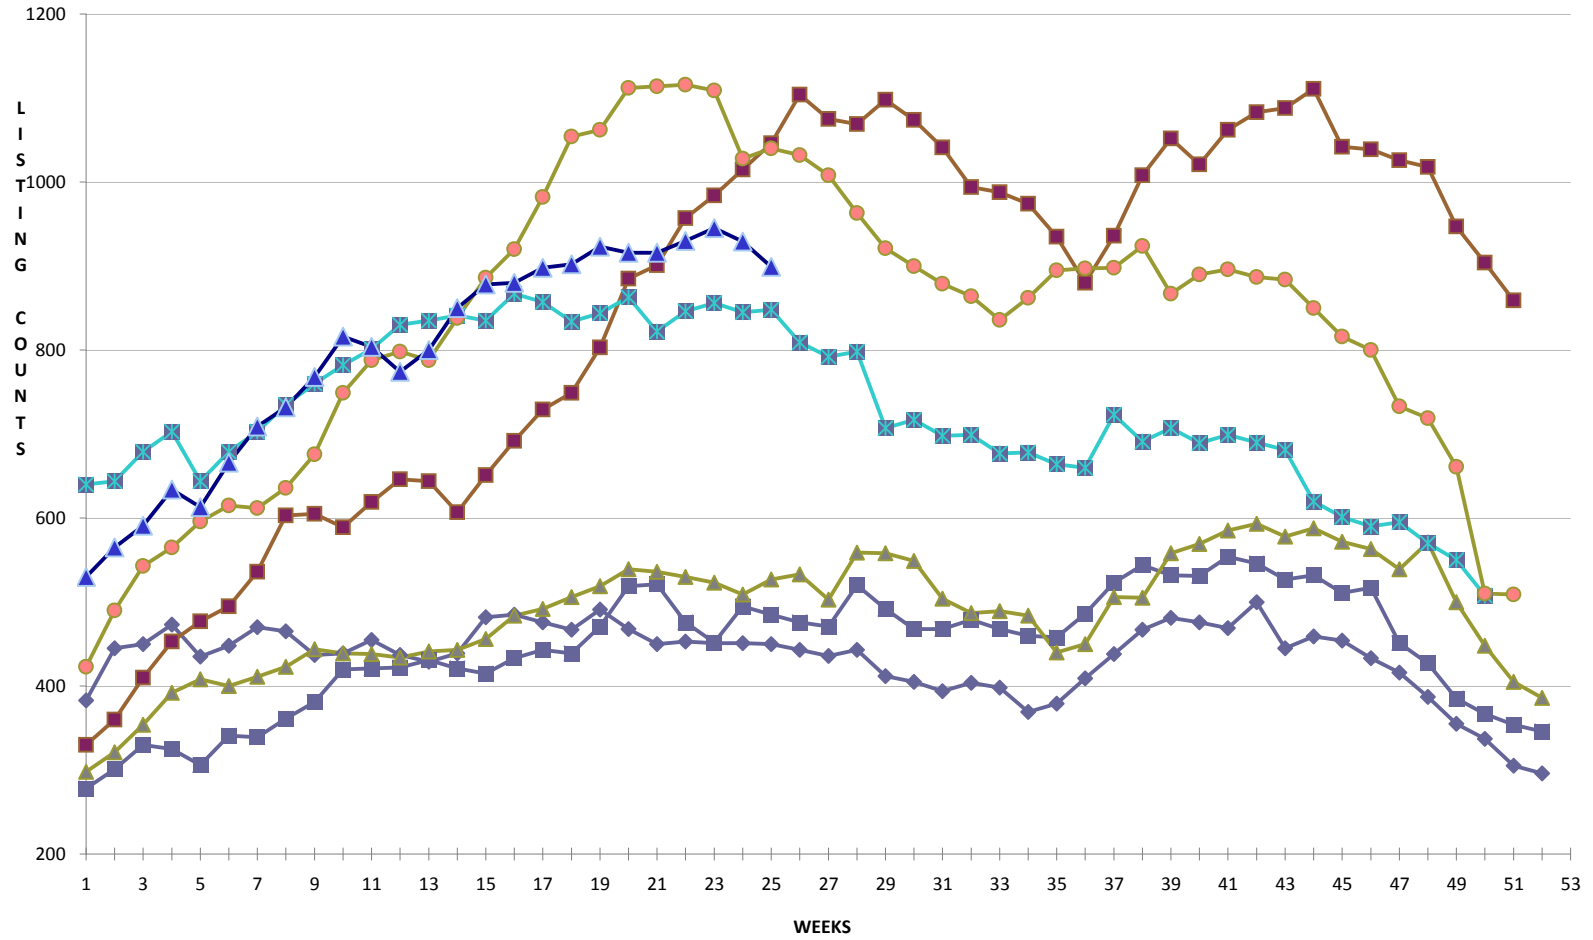

NORTH VAN RESIDENTIAL LISTINGS June 30, 2011

◆ 2005 ■ 2006 ▲ 2007 ■ 2008 □ 2009 ● 2010 ▲ 2011

WEST VAN RESIDENTIAL LISTINGS June 30, 2011

NORTH VAN RESIDENTIAL LISTINGS

TO

WEST VAN RESIDENTIAL LISTINGS

TO

30-Jun