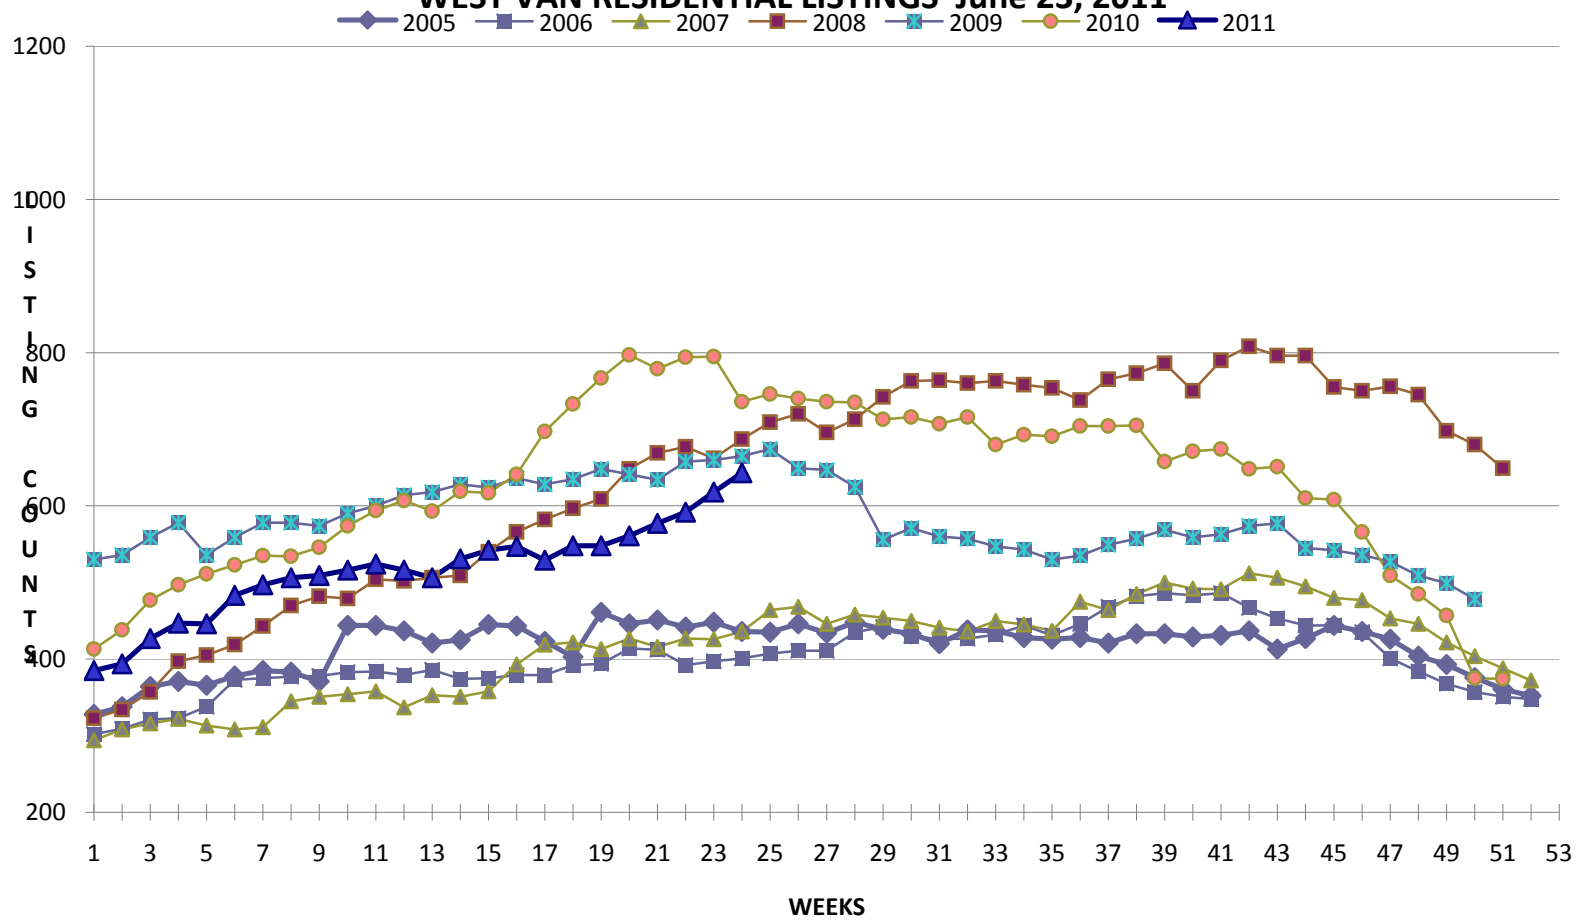

NORTH VAN RESIDENTIAL LISTINGS June 23, 2011

◆ 2005 ■ 2006 ▲ 2007 ■ 2008 □ 2009 ● 2010 ▲ 2011

WEST VAN RESIDENTIAL LISTINGS June 23, 2011

NORTH VAN RESIDENTIAL LISTINGS

TO

WEST VAN RESIDENTIAL LISTINGS

TO

23-Jun