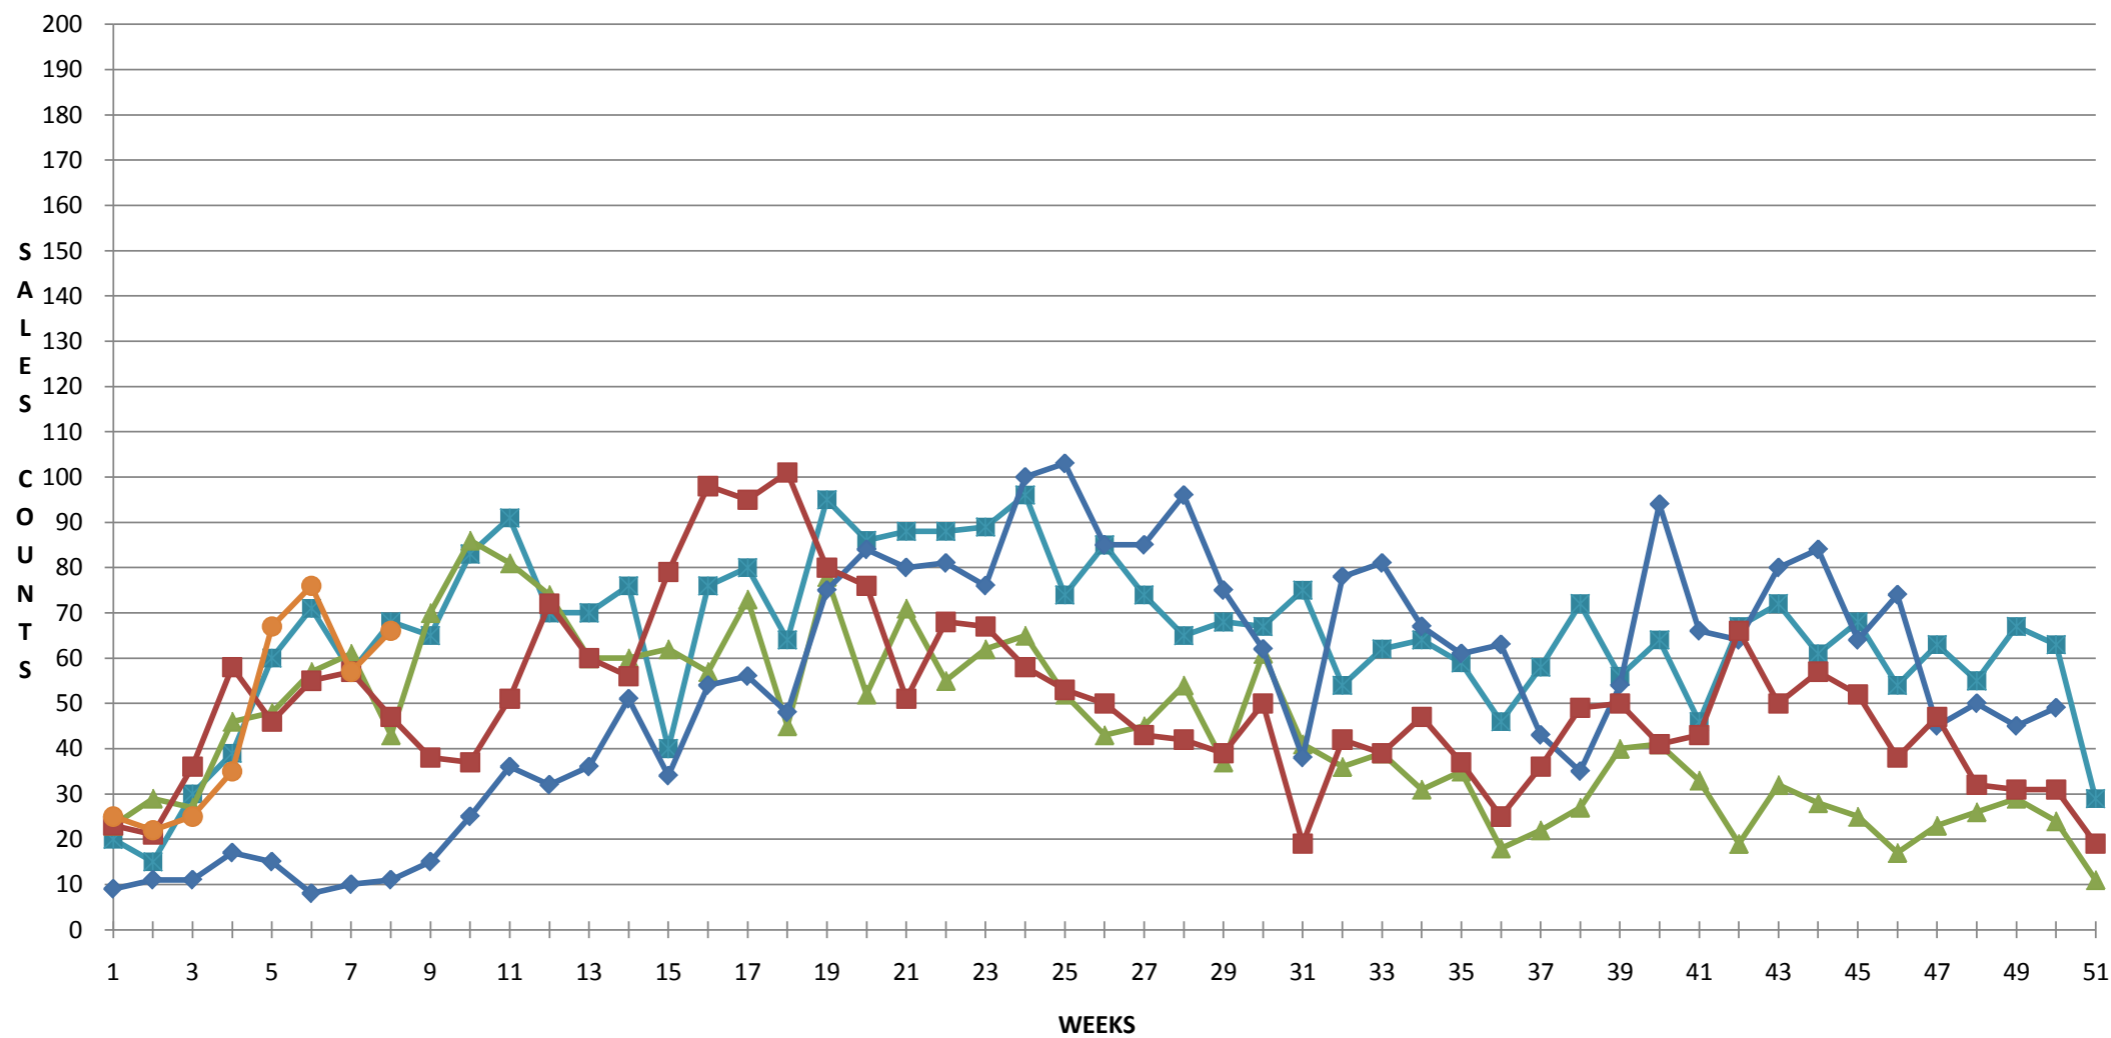

North Van Residential Sales Graph Feb 24, 2011

2007 2008 2009 2010 2011

West Van Residential Sales Graph Feb 24, 2011

2007 2008 2009 2010 2011

NORTH VAN RESIDENTIAL SALES

TO

Feb 24/11

WEST VAN RESIDENTIAL SALES