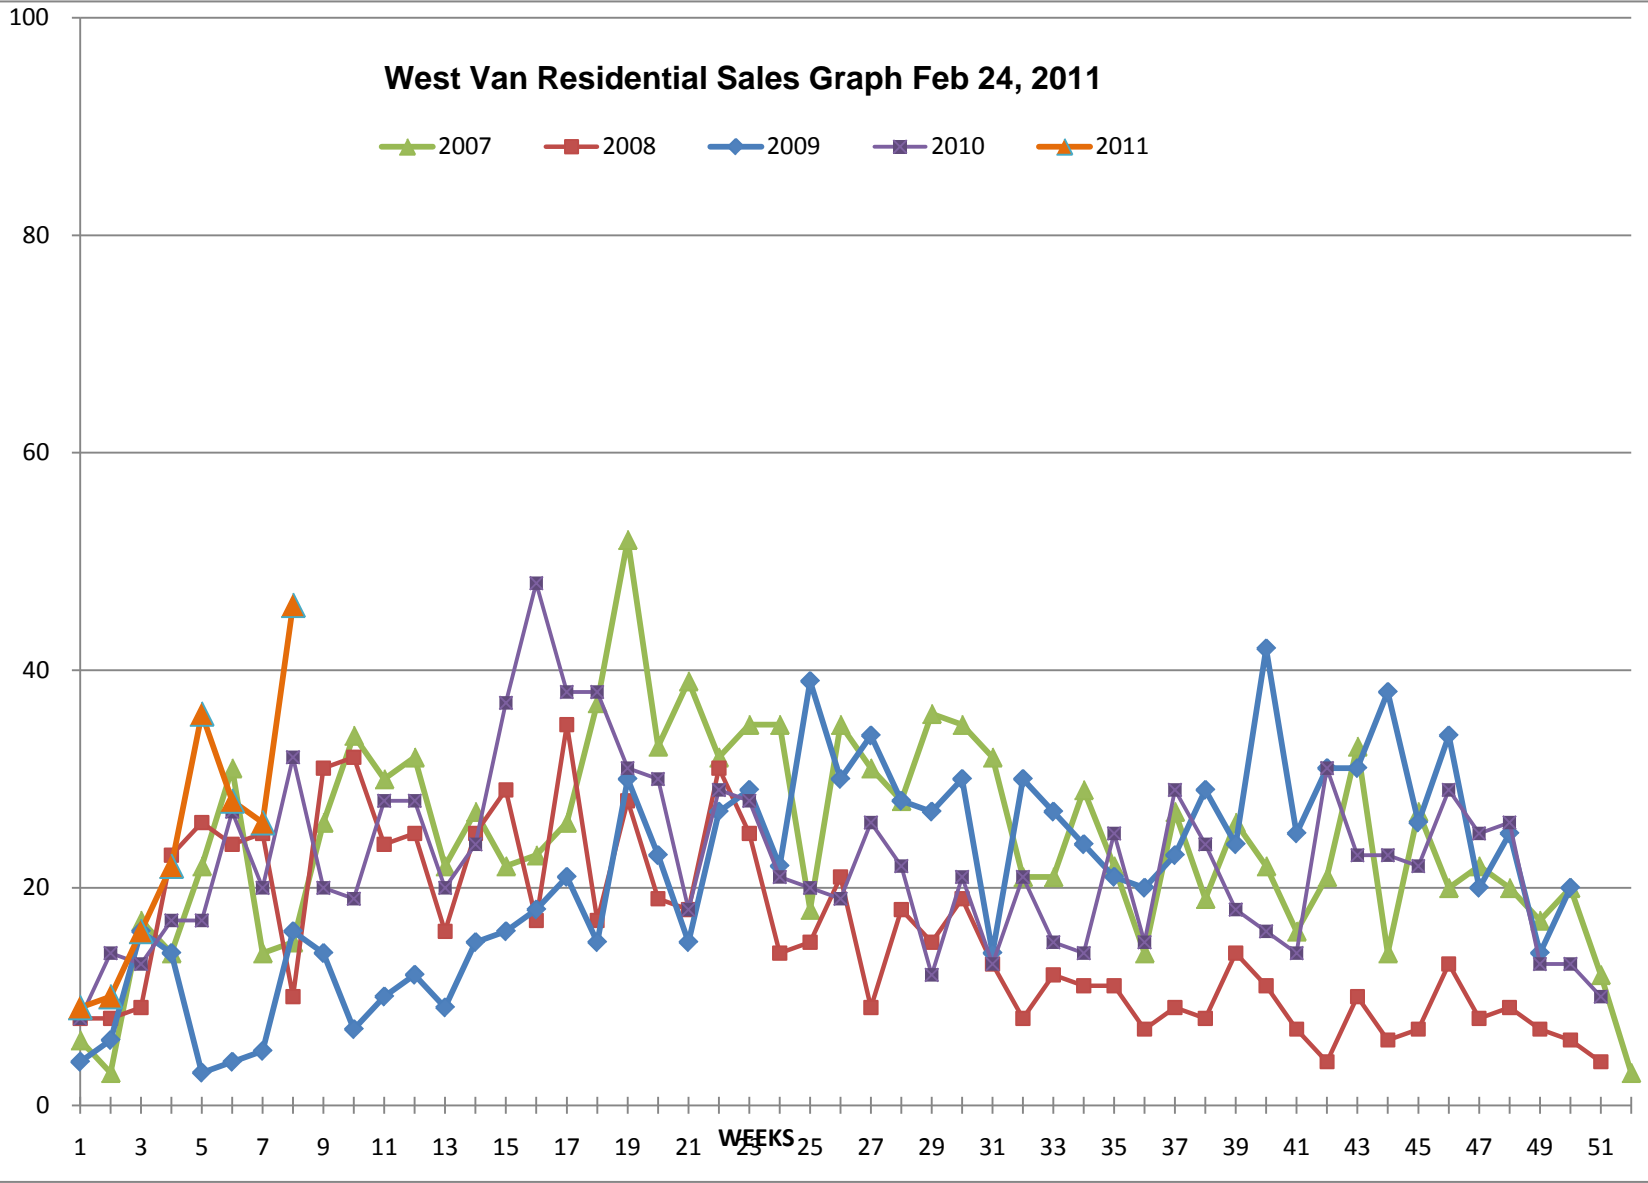

North Van Residential Sales Graph Feb 24, 2011

2007 2008 2009 2010 2011

West Van Residential Sales Graph Feb 24, 2011

2007 2008 2009 2010 2011

NORTH VAN RESIDENTIAL SALES

TO

Feb 24/11

WEST VAN RESIDENTIAL SALES