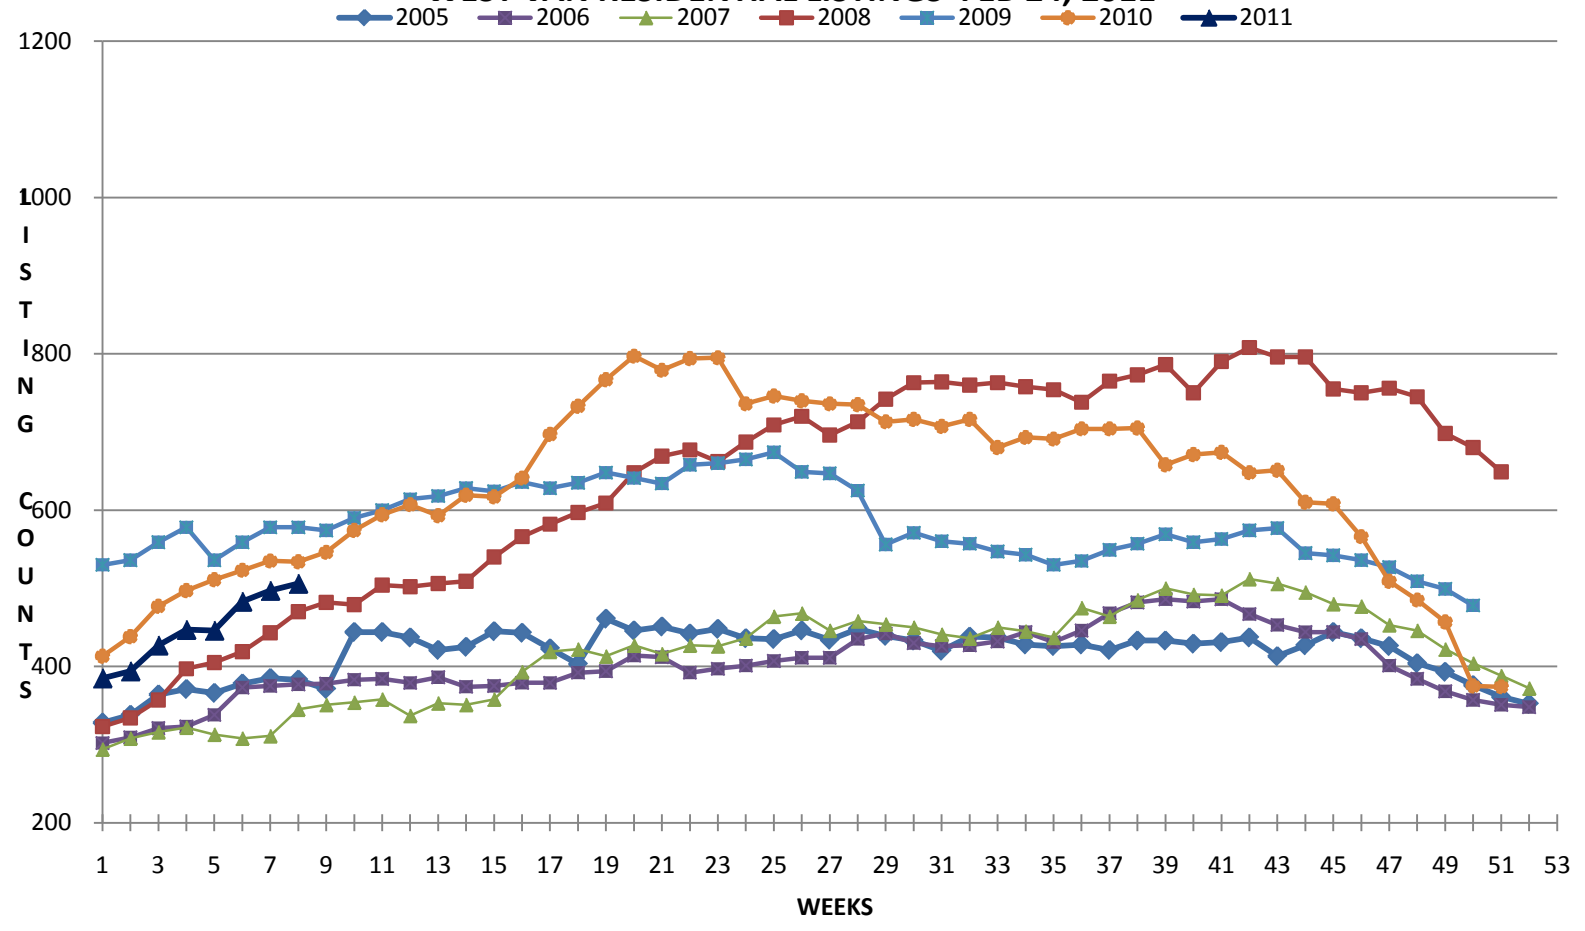

NORTH VAN RESIDENTIAL LISTINGS Feb 24, 2011

◆ 2005 ■ 2006 ▲ 2007 ■ 2008 ■ 2009 ● 2010 ▲ 2011

WEST VAN RESIDENTIAL LISTINGS FEB 24, 2011

NORTH VAN RESIDENTIAL LISTINGS

TO

Feb 24/11

WEST VAN RESIDENTIAL LISTINGS