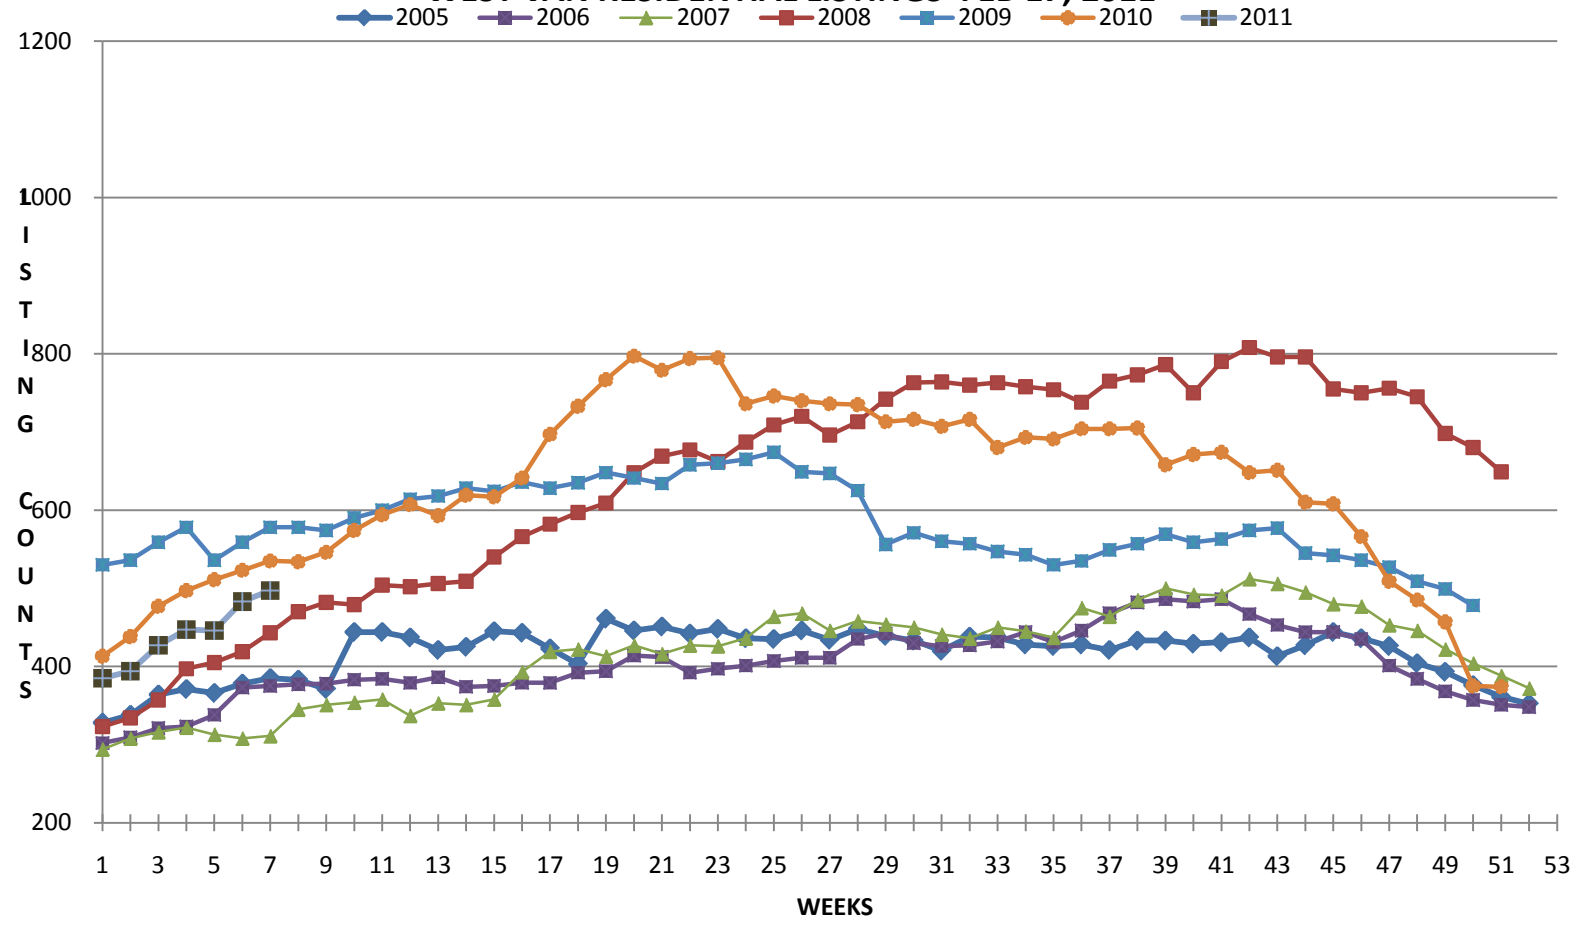

NORTH VAN RESIDENTIAL LISTINGS Feb 17, 2011

2005 2006 2007 2008 2009 2010 2011

WEST VAN RESIDENTIAL LISTINGS FEB 17, 2011

NORTH VAN RESIDENTIAL LISTINGS

TO

Feb 17/11

WEST VAN RESIDENTIAL LISTINGS

TO