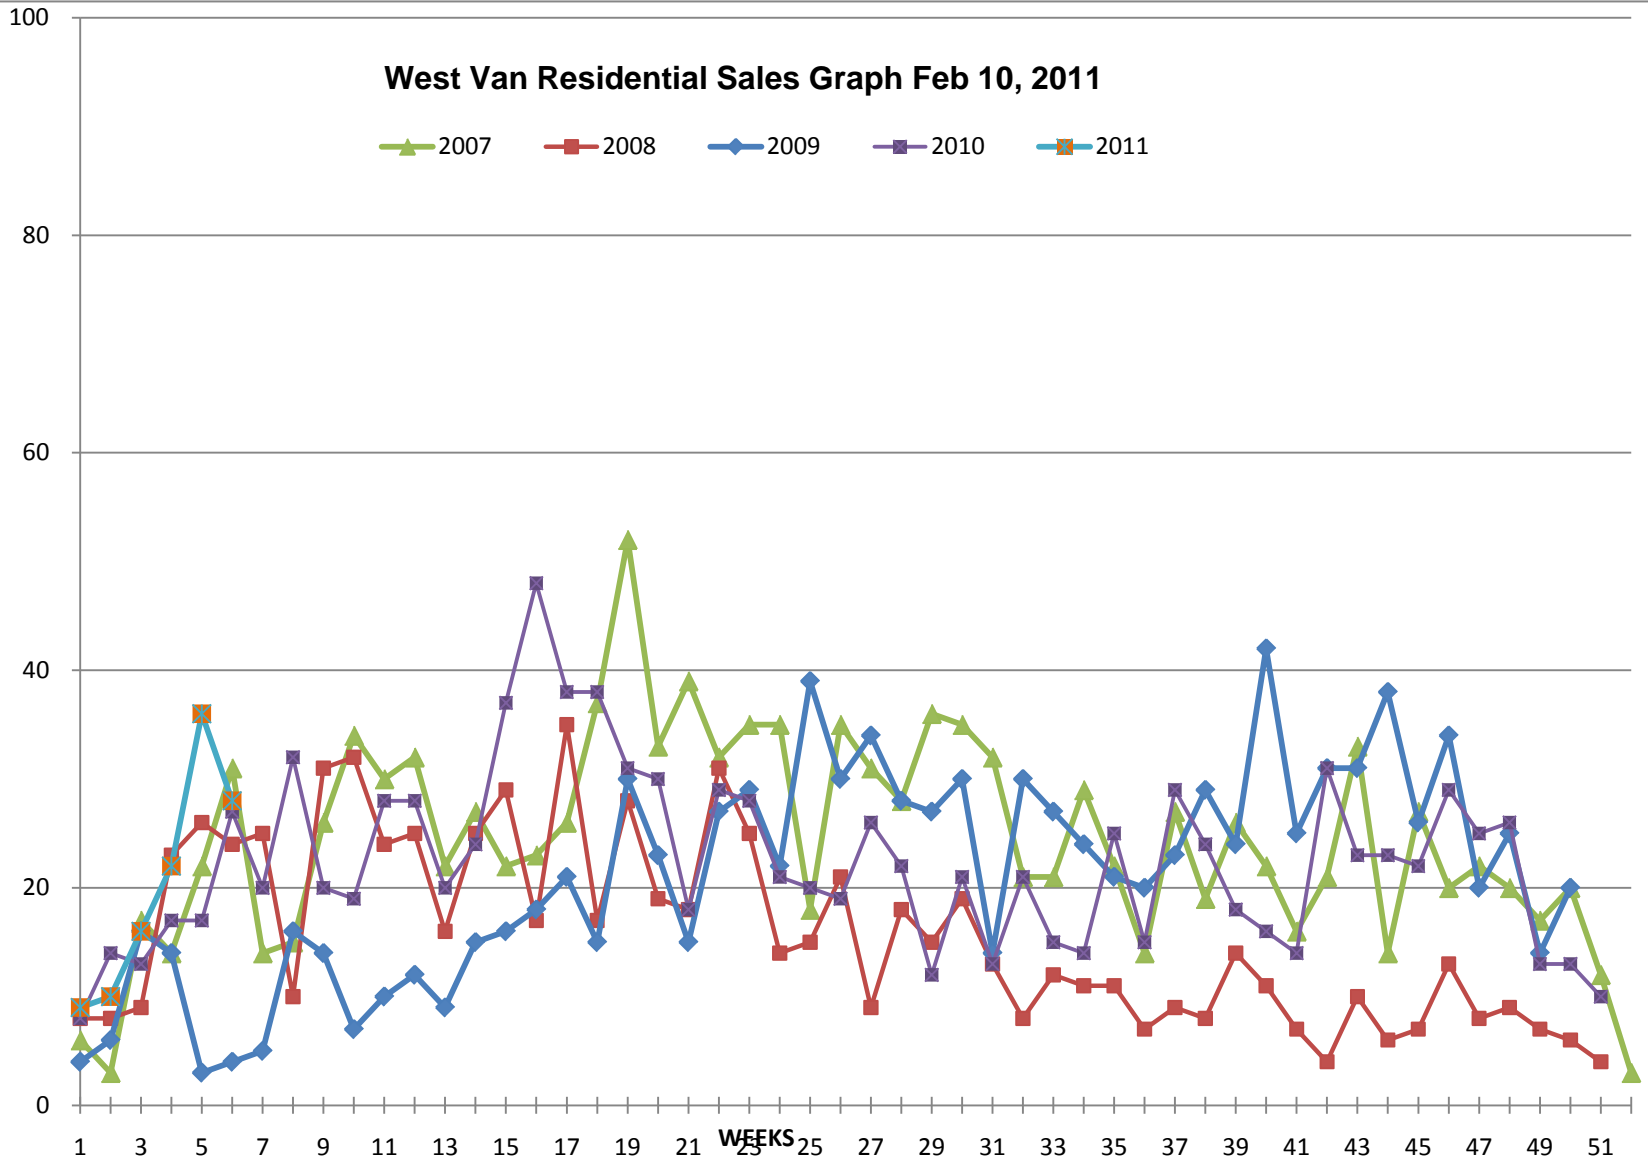

North Van Residential Sales Graph Feb 10, 2011

2007 2008 2009 2010 2011

West Van Residential Sales Graph Feb 10, 2011

2007 2008 2009 2010 2011