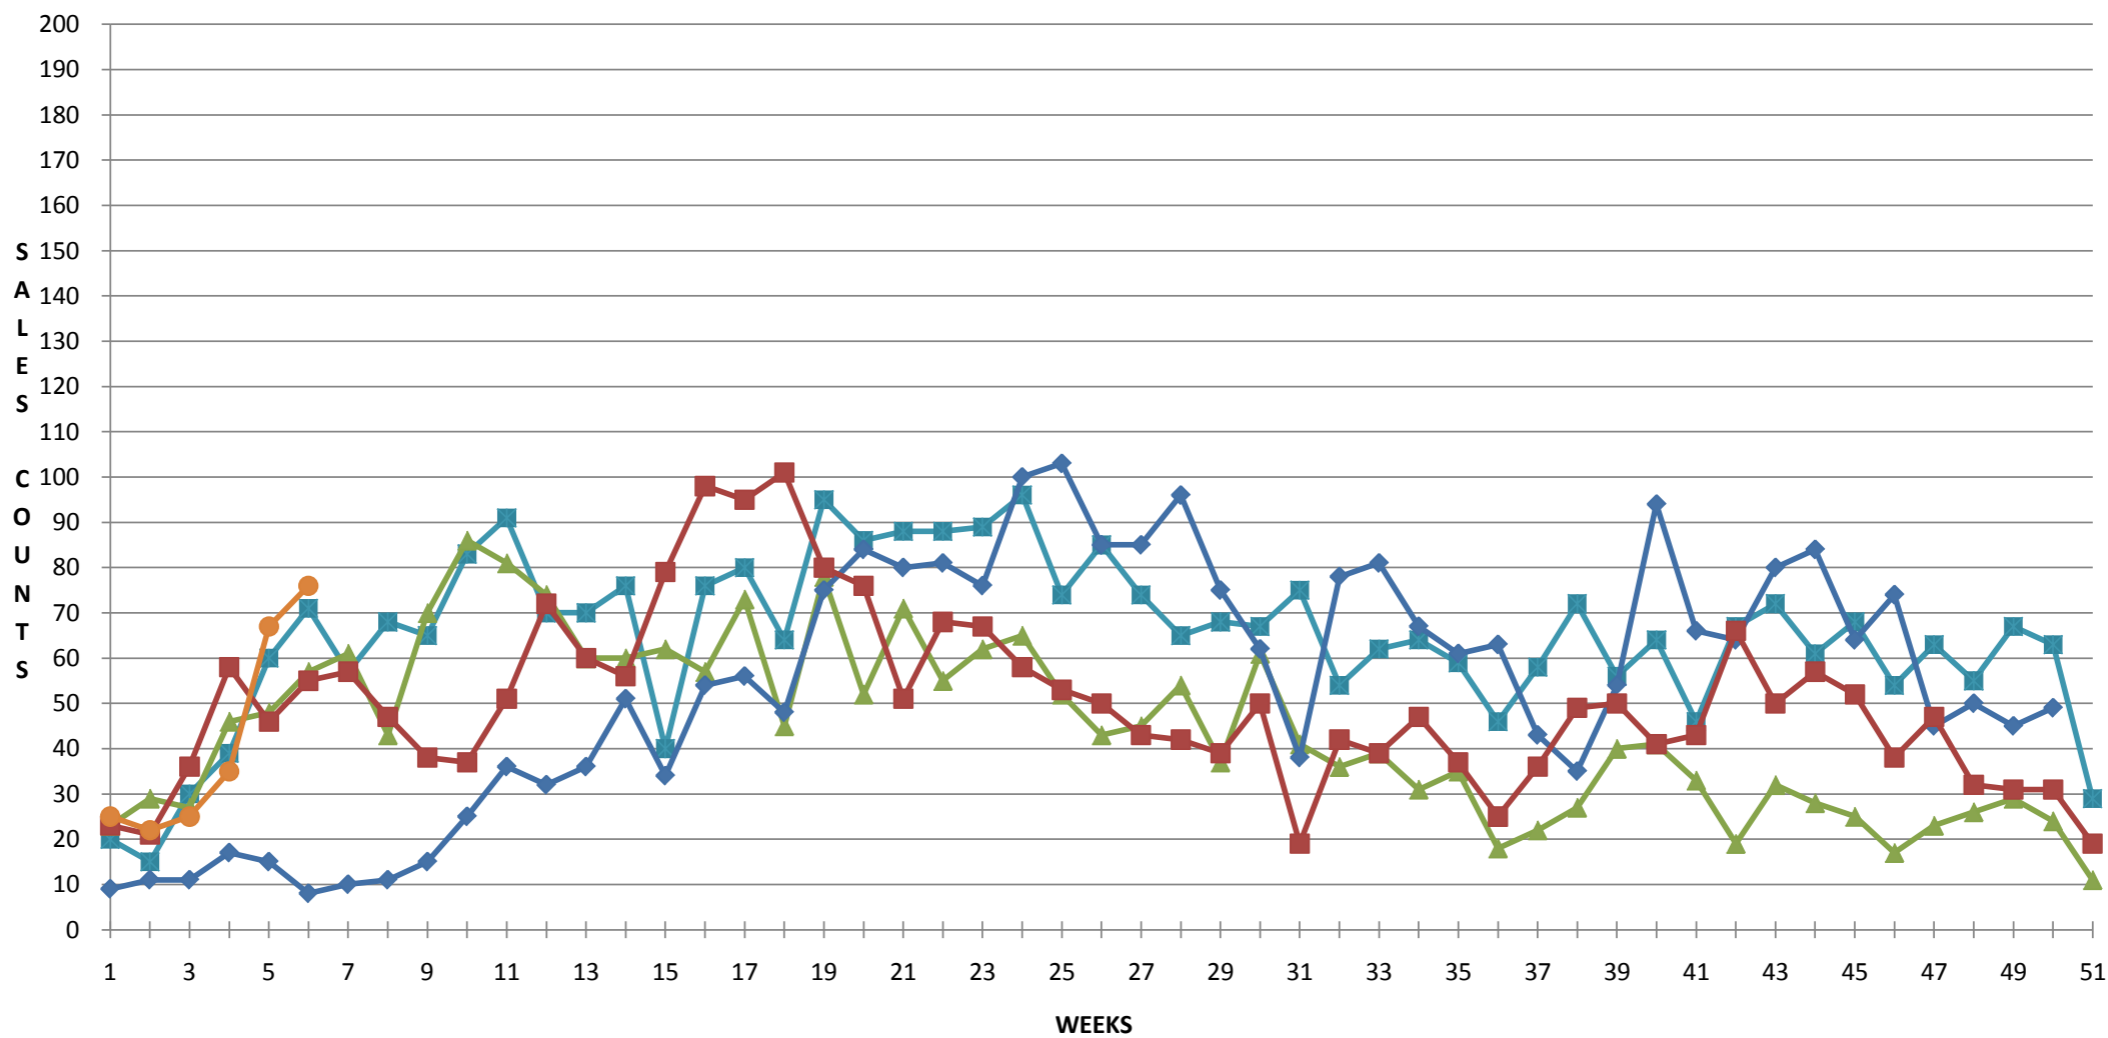

North Van Residential Sales Graph Feb 10, 2011

2007 2008 2009 2010 2011

West Van Residential Sales Graph Feb 10, 2011

2007 2008 2009 2010 2011