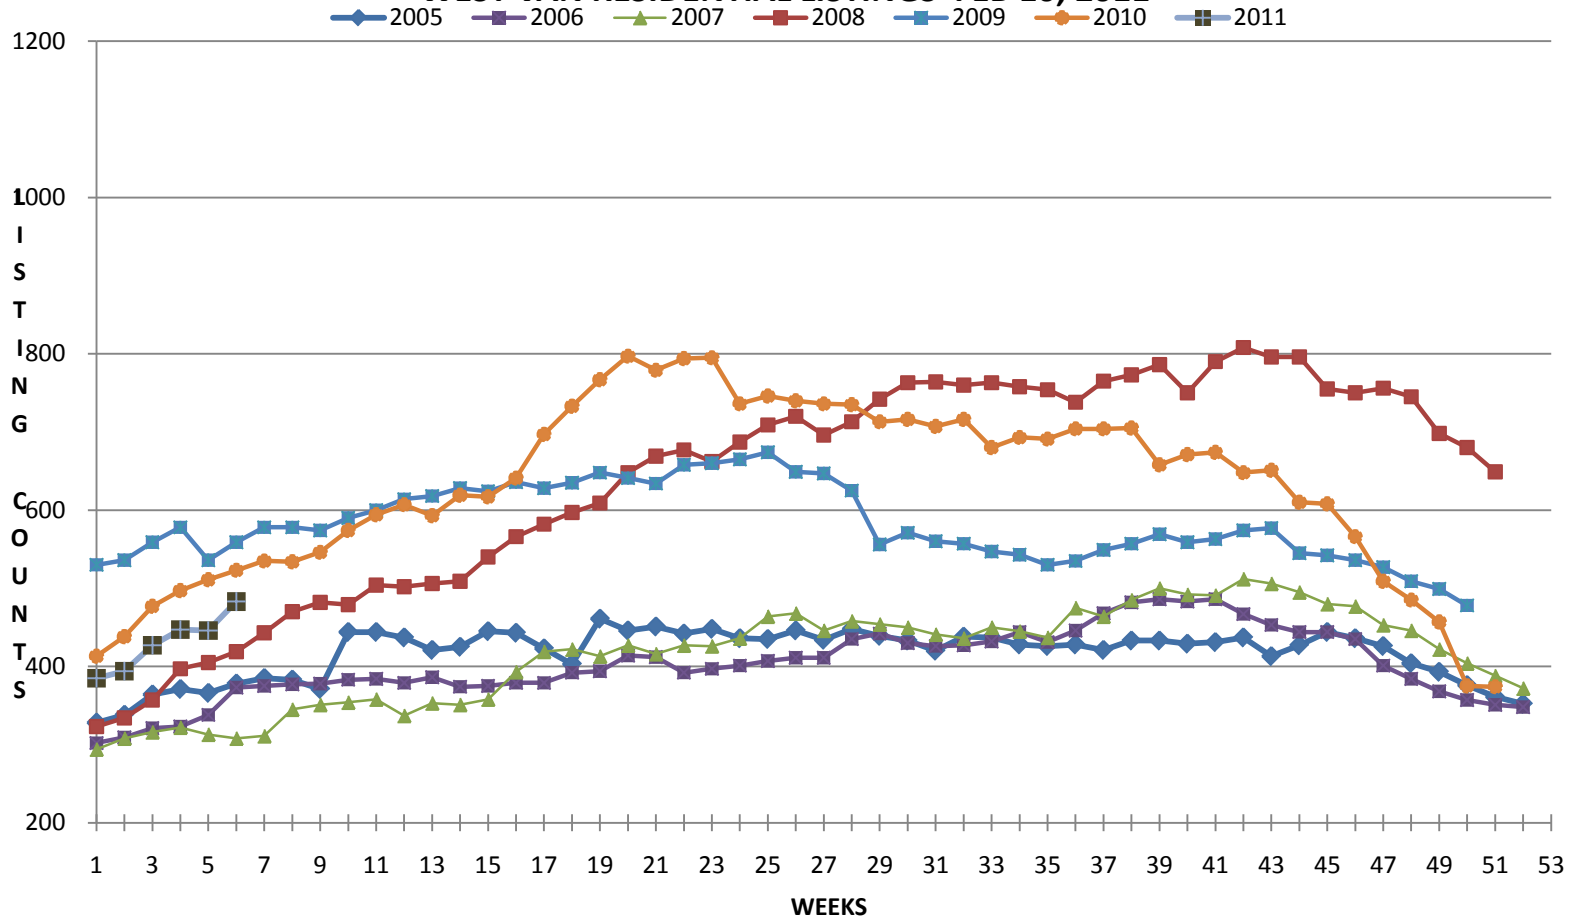

NORTH VAN RESIDENTIAL LISTINGS Feb 10, 2011

2005 2006 2007 2008 2009 2010 2011

WEST VAN RESIDENTIAL LISTINGS FEB 10, 2011

NORTH VAN RESIDENTIAL LISTINGS

TO

Feb 10/11

WEST VAN RESIDENTIAL LISTINGS

TO