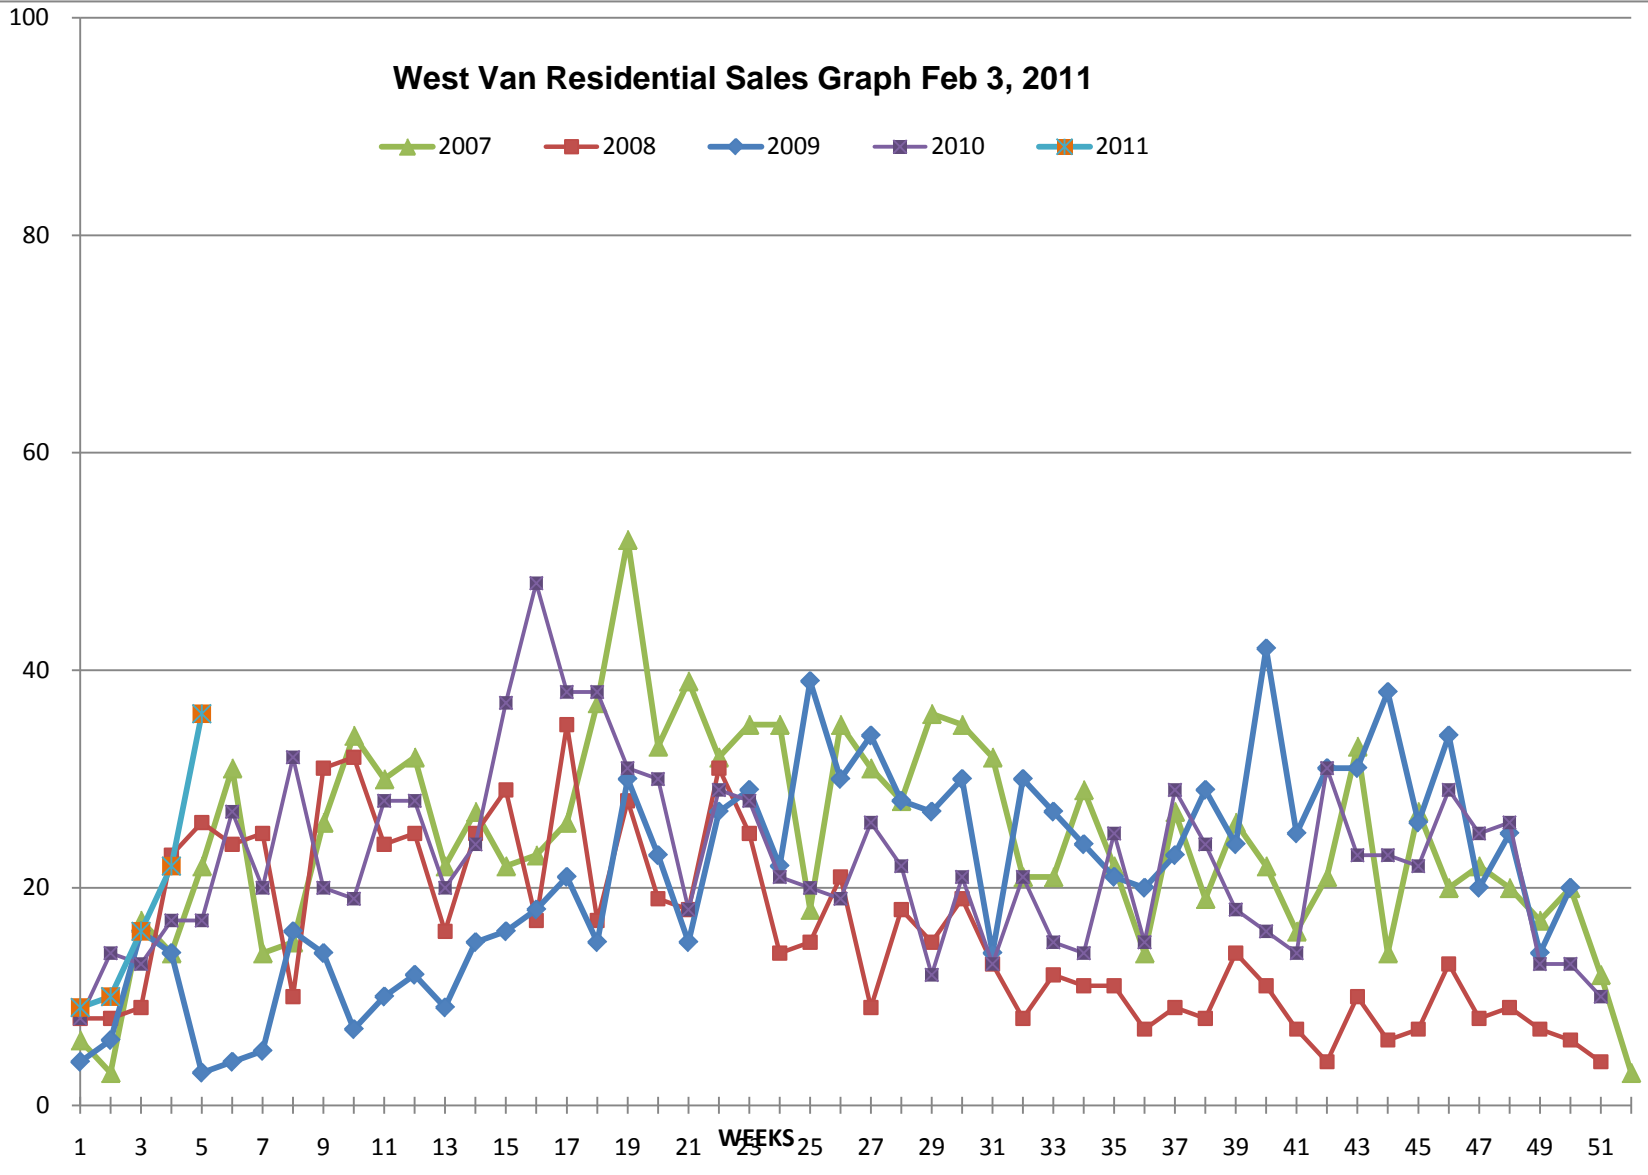

North Van Residential Sales Graph Feb 3, 2011

2007 2008 2009 2010 2011

### West Van Residential Sales Graph Feb 3, 2011

2007 2008 2009 2010 2011