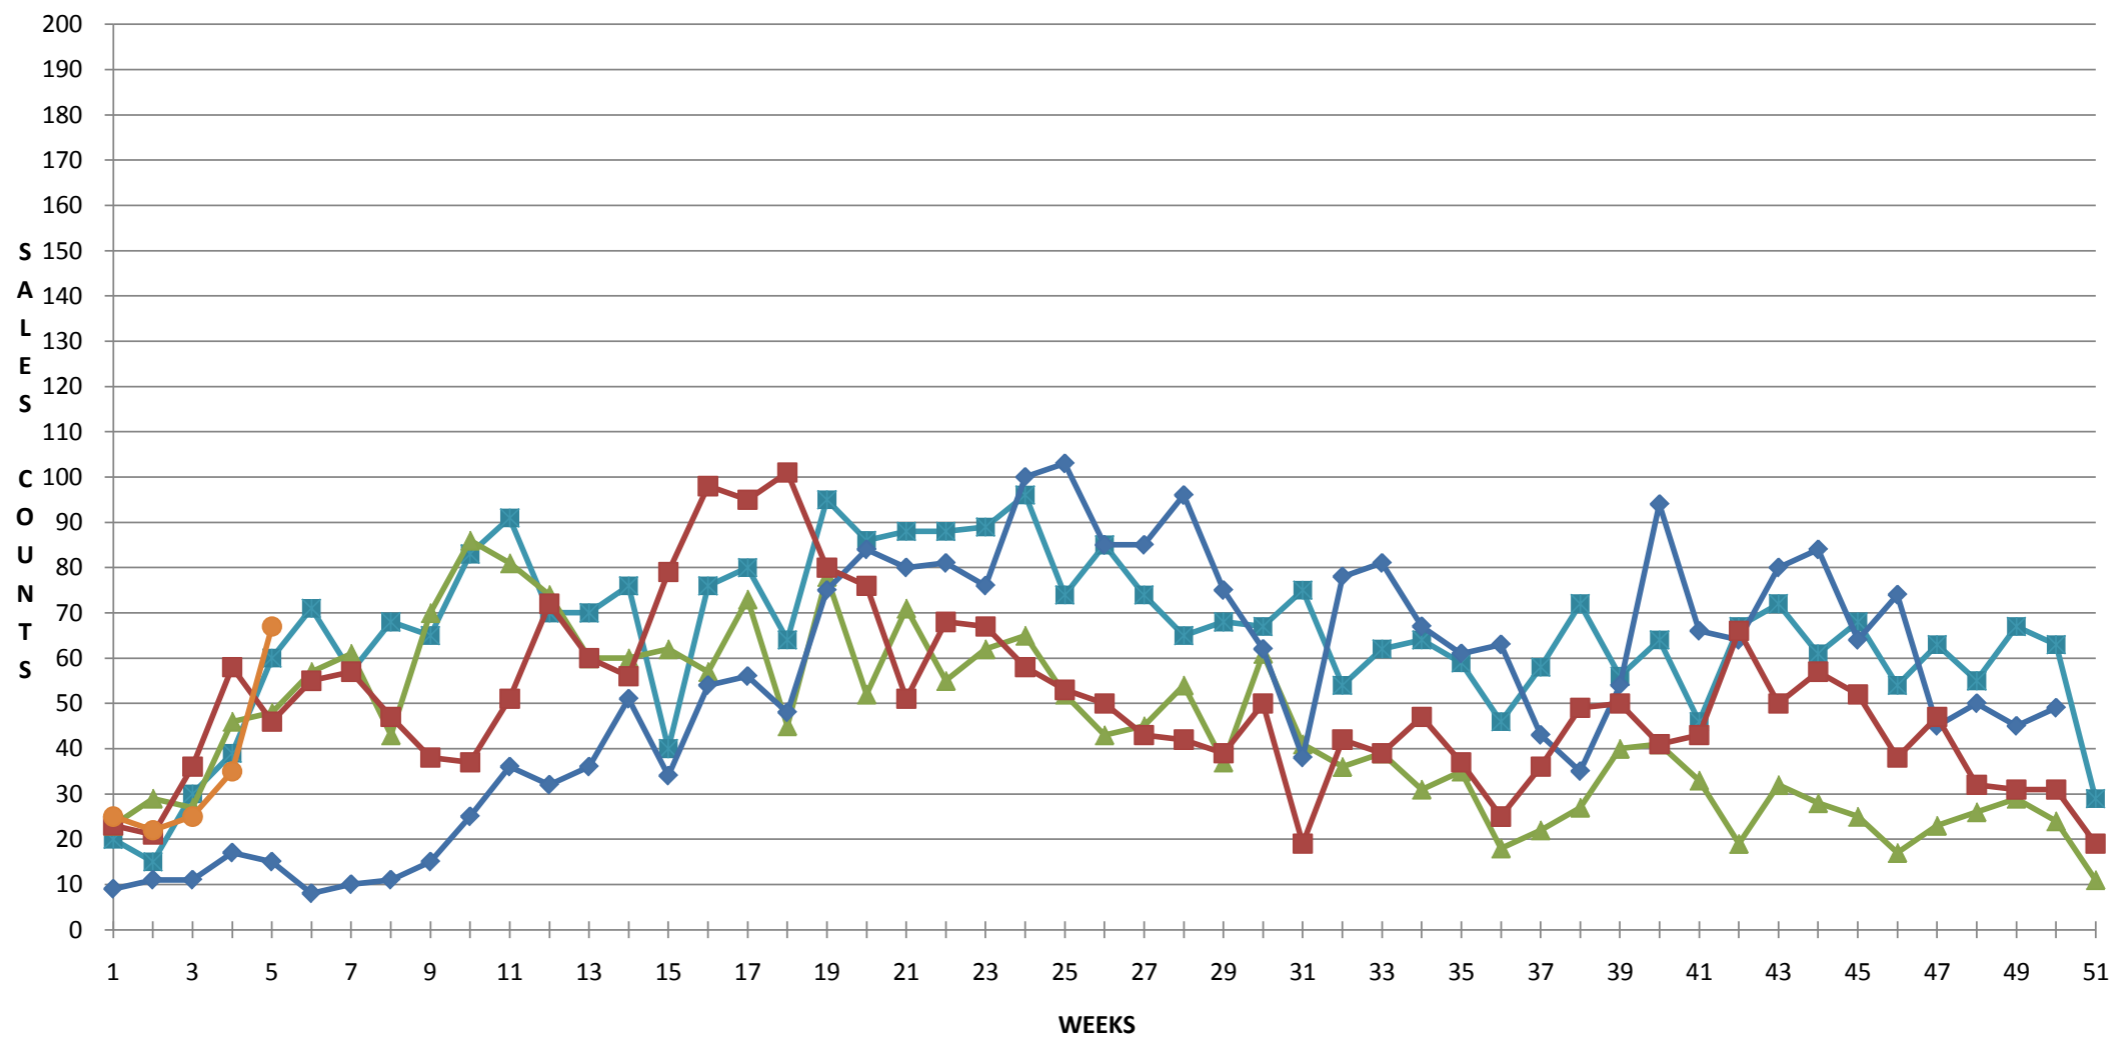

North Van Residential Sales Graph Feb 3, 2011

2007 2008 2009 2010 2011

### West Van Residential Sales Graph Feb 3, 2011

2007 2008 2009 2010 2011