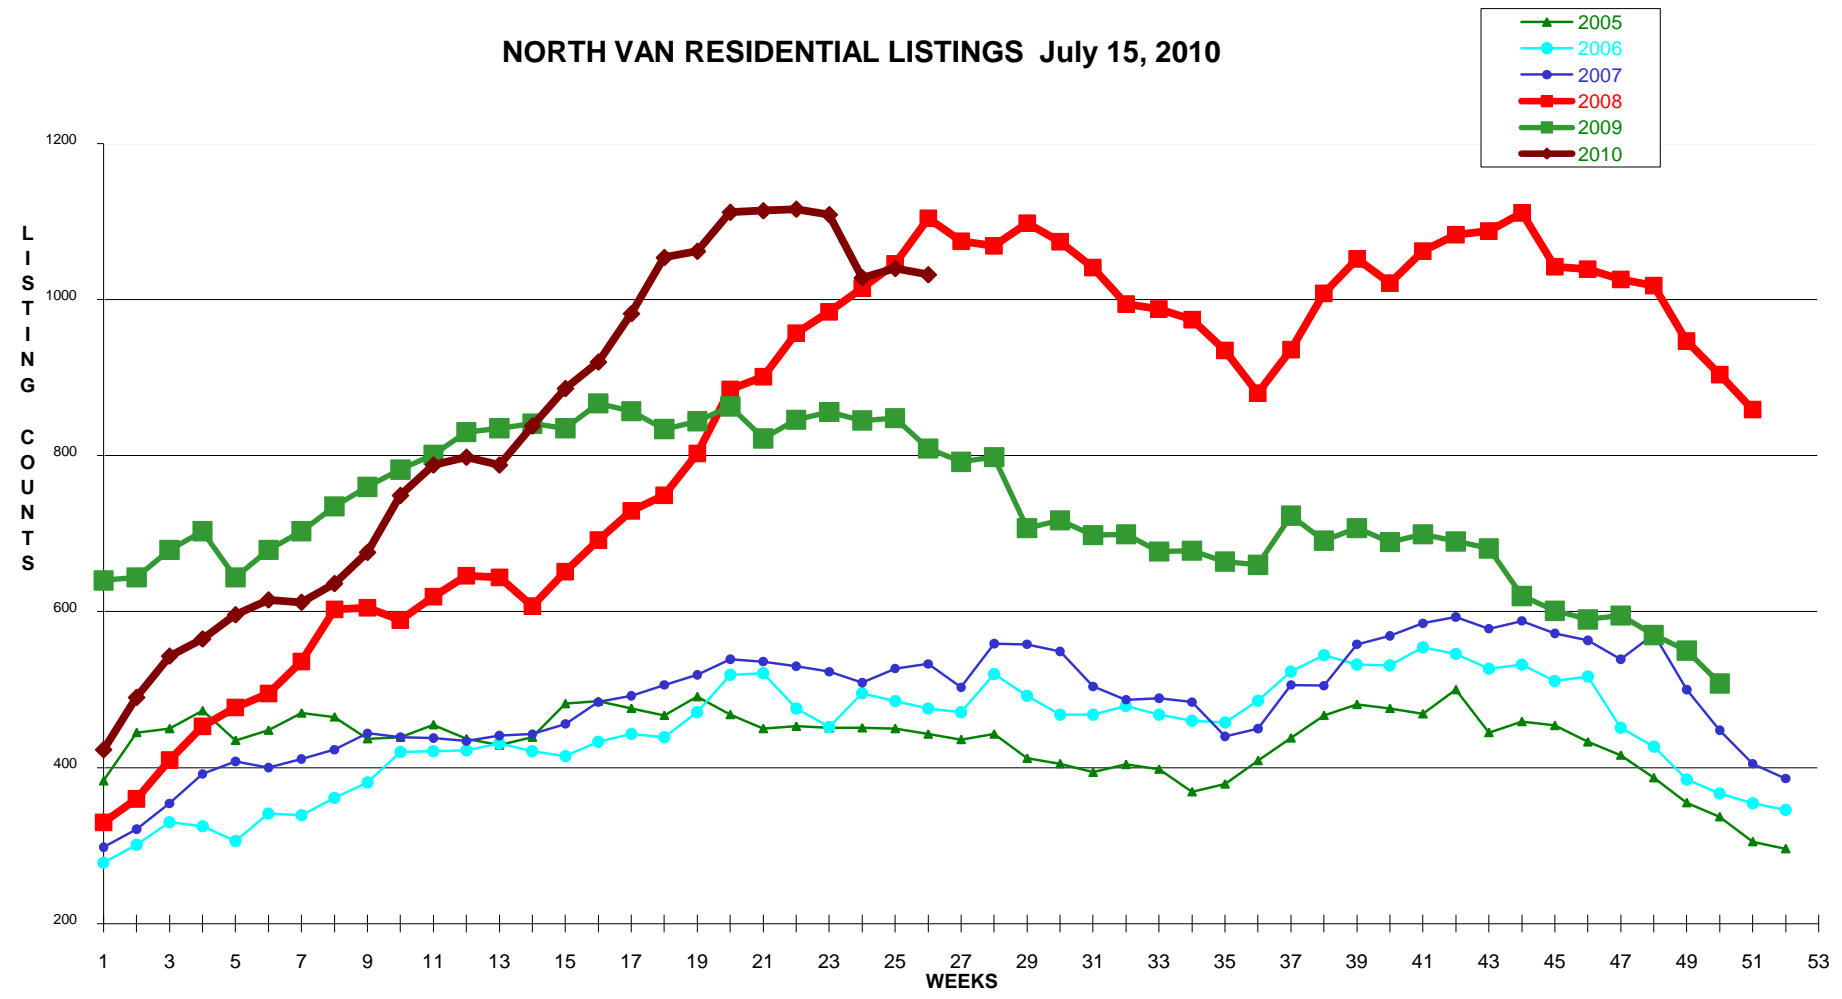

### NORTH VAN RESIDENTIAL LISTINGS July 15, 2010

## NORTH VAN RESIDENTIAL LISTINGS

TO

July 15/10