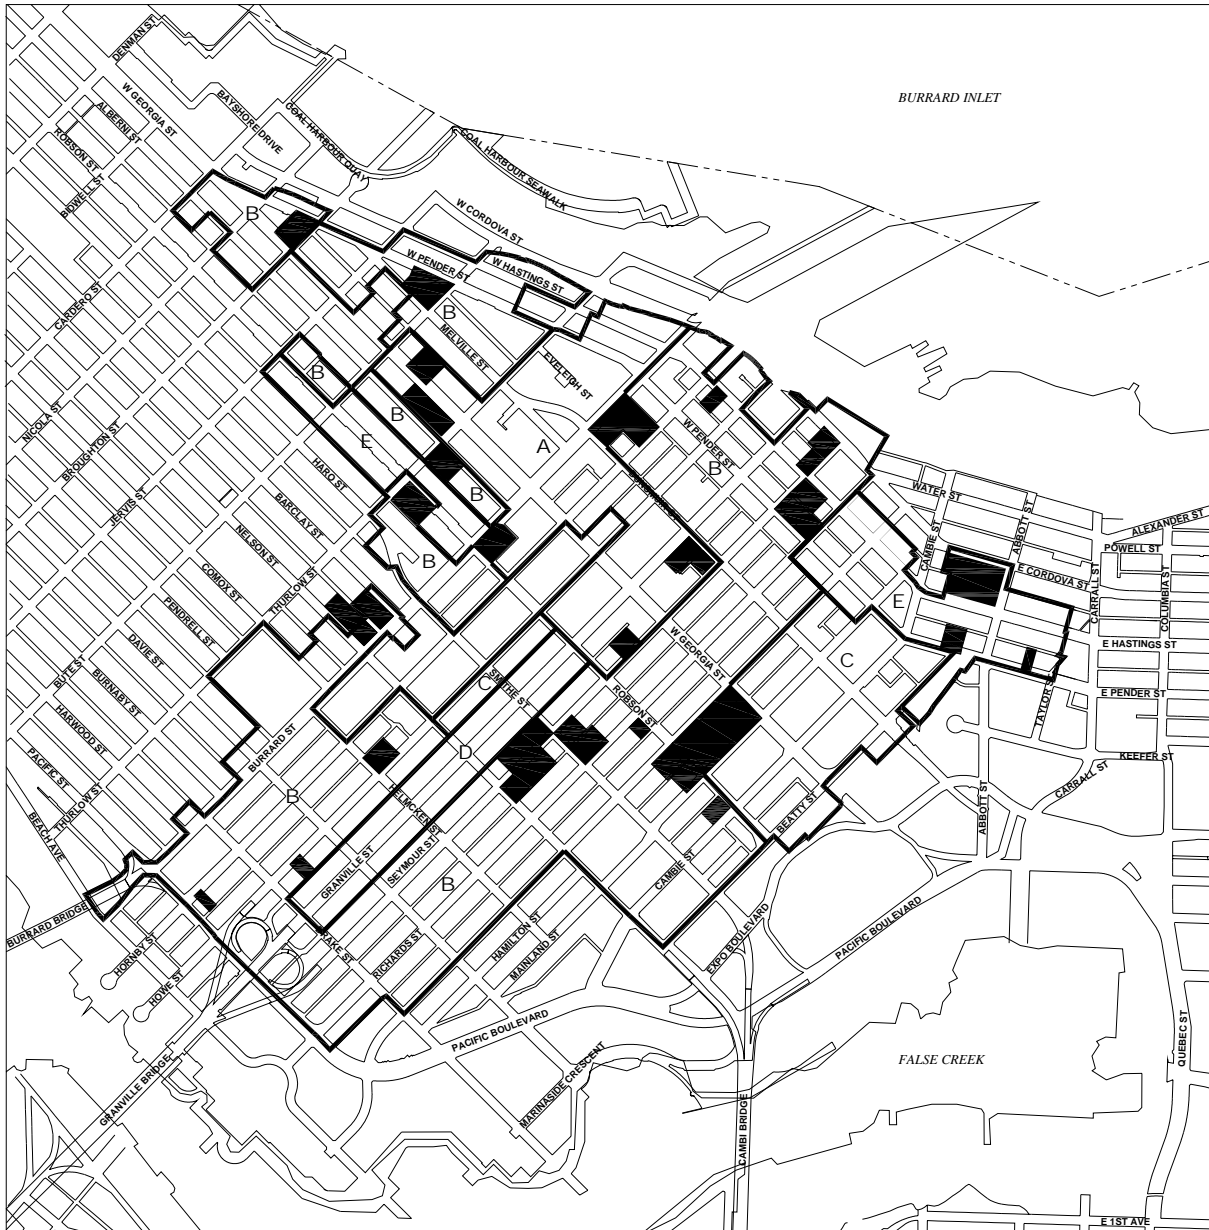

Downtown District Map 3 - Height of Buildings

— Downtown District Zoning Boundary

■ Area not zoned DD

A = 450'

B = 300'

C = 150'

D = 90'

E = 70'

NORTH