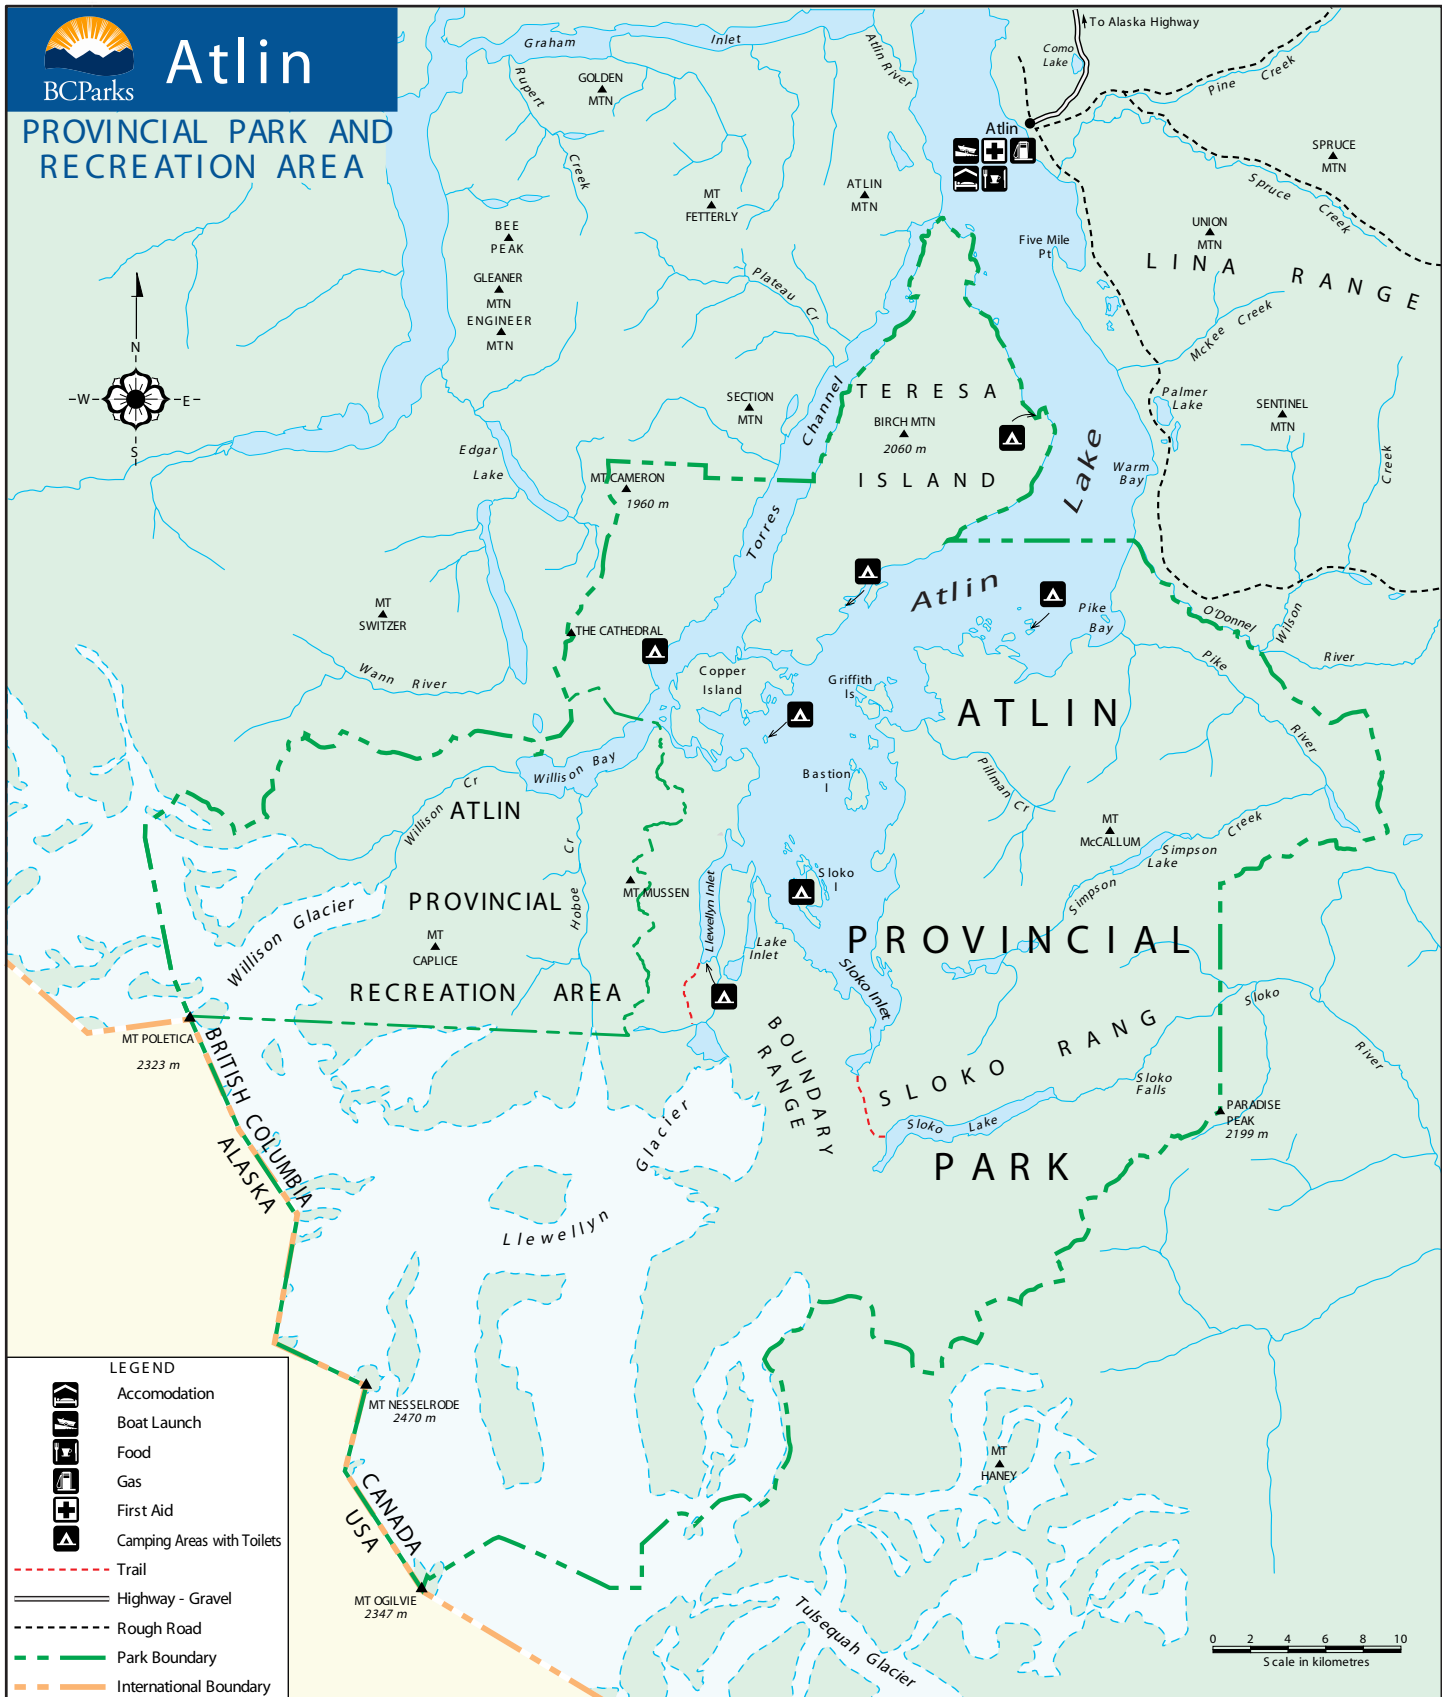

Atlin

PROVINCIAL PARK AND RECREATION AREA

LEGEND

- Accommodation
- Boat Launch
- Food
- Gas
- First Aid
- Camping Areas with Toilets
- Trail
- Highway - Gravel
- Rough Road
- Park Boundary
- International Boundary