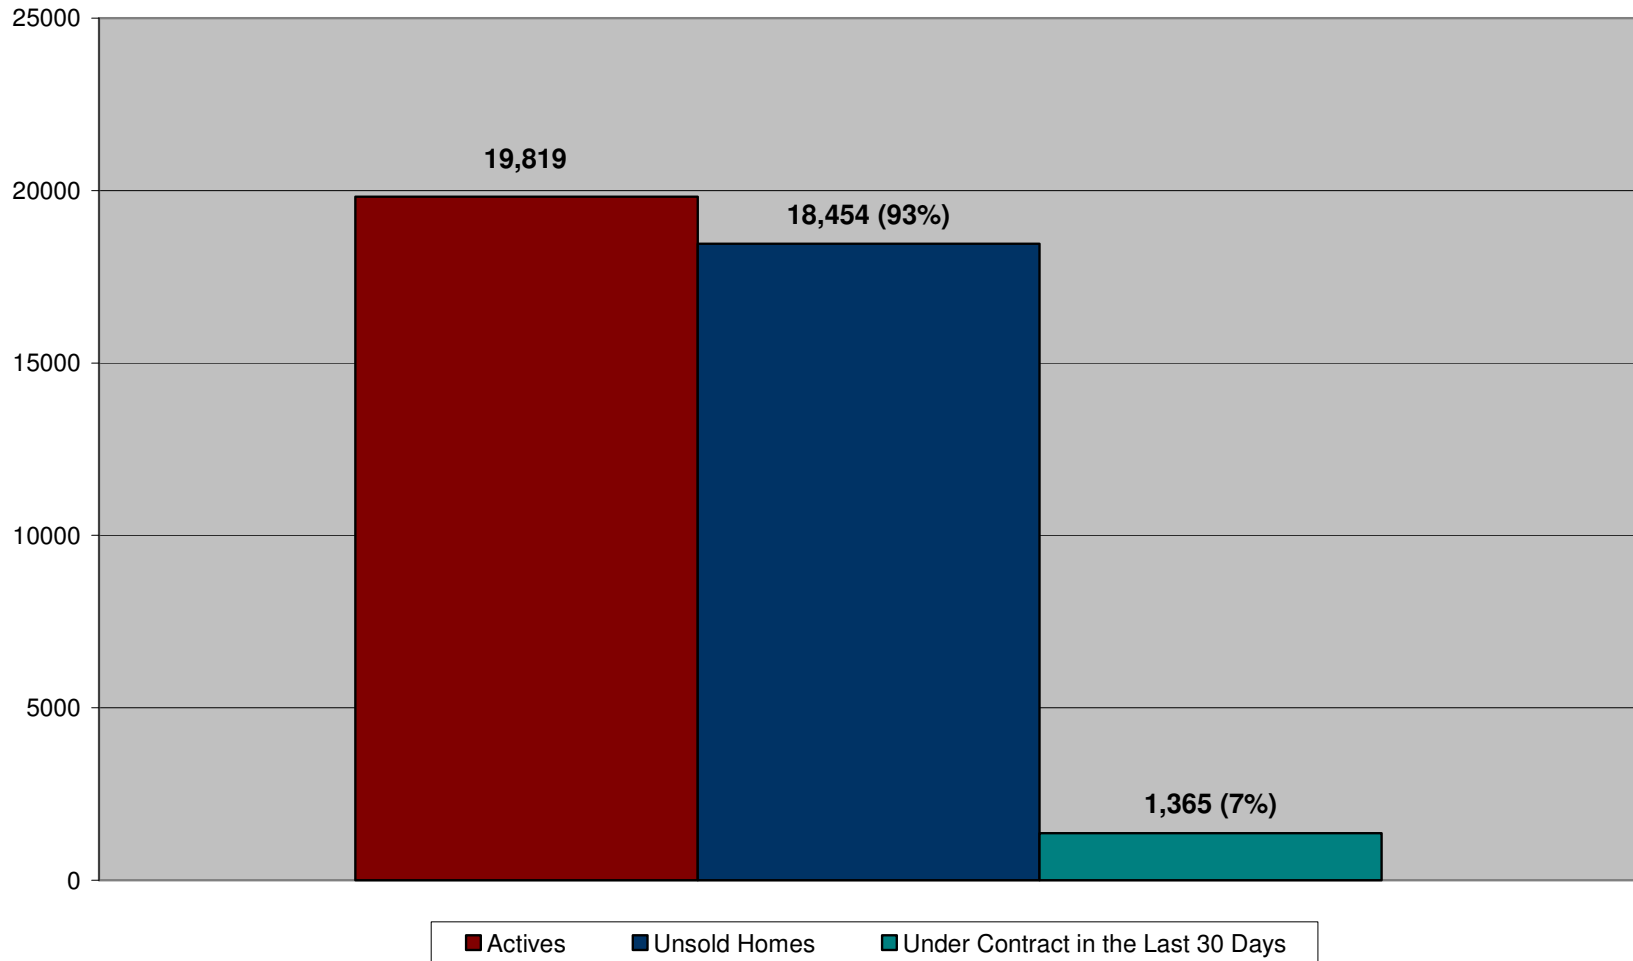

**MLS Inventory - East Valley
November 12, 2007**

Data Used:

- East Valley MLS Inventory as of 11/12/07.
- Homes under contract in the Past 30-days are from 10/12/07 – 11/12/07.
- East Valley cities used: Scottsdale, Chandler, Tempe, Gilbert, Apache Junction, Mesa, Queen Creek.