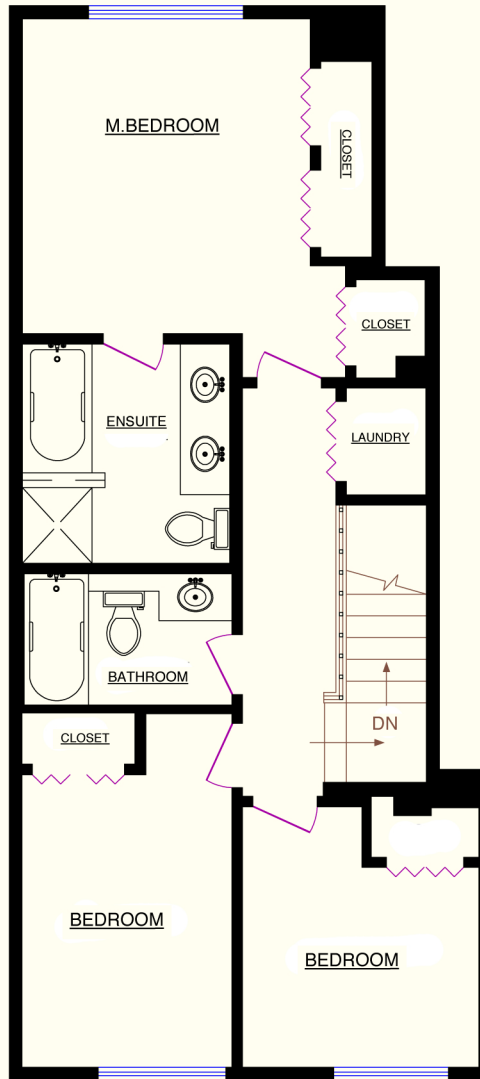

#12 - 100 Klahanie Drive,
Port Moody, BC

MAIN FLOOR

UPPER LEVEL

GARAGE