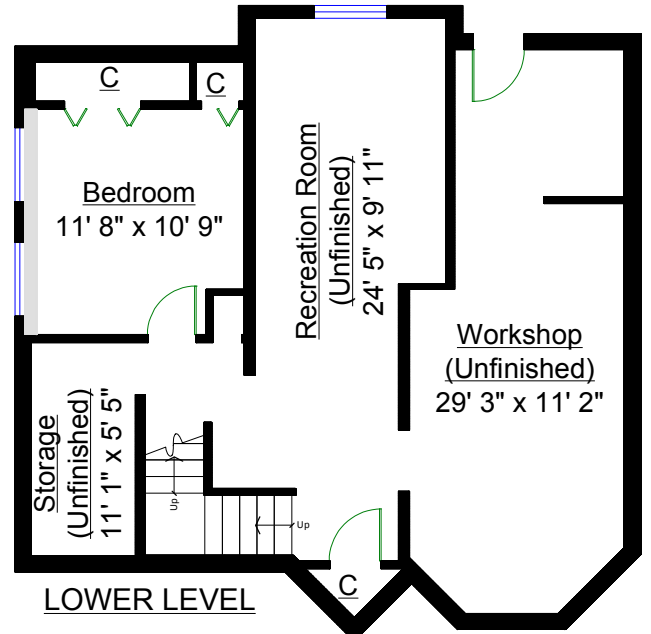

934 Captain Court, Port Coquitlam

Century 21
Cortney Lessard
604-616-2678

Totals**

Main Level:	1,000 sq. ft.
Upper Level:	883 sq. ft.
Lower Level:	185 sq. ft.
TOTAL(Fin.):	2,068 sq. ft.
Lower(Unfin.):	766 sq. ft.
GRAND TOTAL:	2,834 sq. ft.

Other Areas

Patio:	516 sq. ft.
Deck:	99 sq. ft.
Garage:	421 sq. ft.
TOTAL:	1,036 sq. ft.