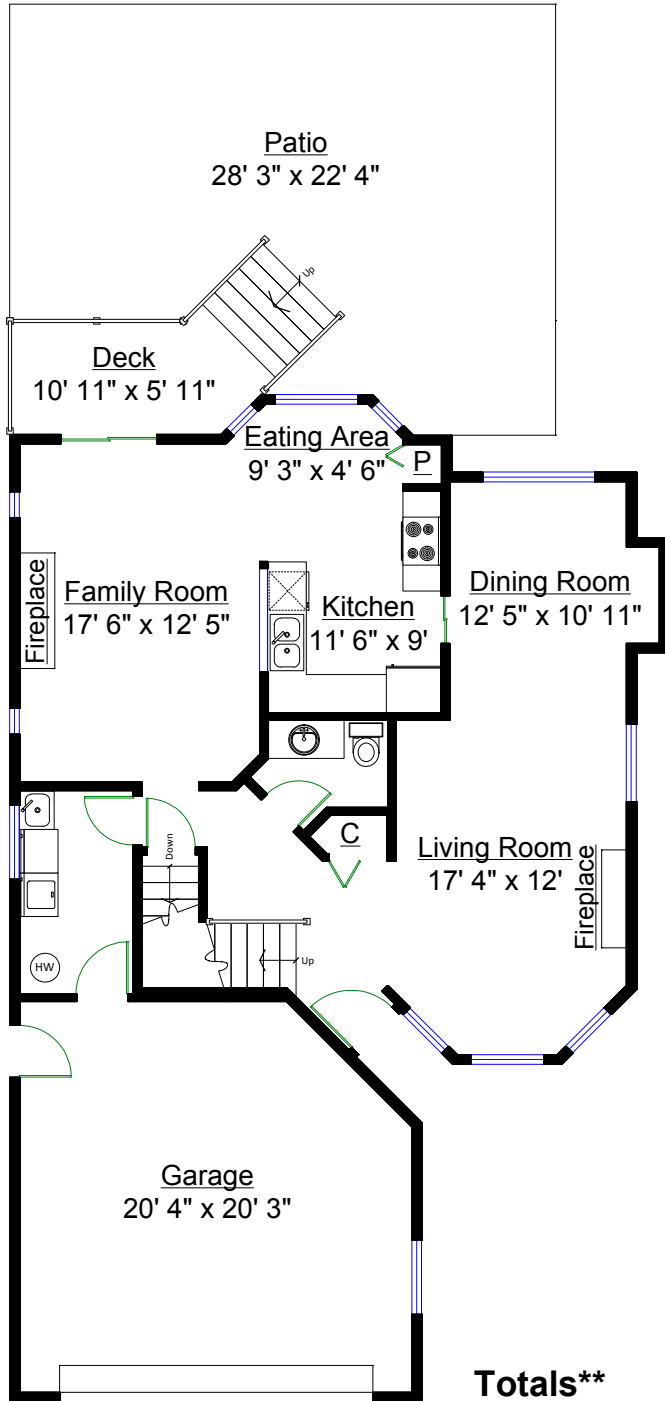

934 Captain Court, Port Coquitlam

Century 21
Cortney Lessard
604-616-2678

Totals**

Main Level:	1,000 sq. ft.
Upper Level:	883 sq. ft.
Lower Level:	185 sq. ft.
TOTAL(Fin.):	2,068 sq. ft.
Lower(Unfin.):	766 sq. ft.
GRAND TOTAL:	2,834 sq. ft.

Other Areas

Patio:	516 sq. ft.
Deck:	99 sq. ft.
Garage:	421 sq. ft.
TOTAL:	1,036 sq. ft.