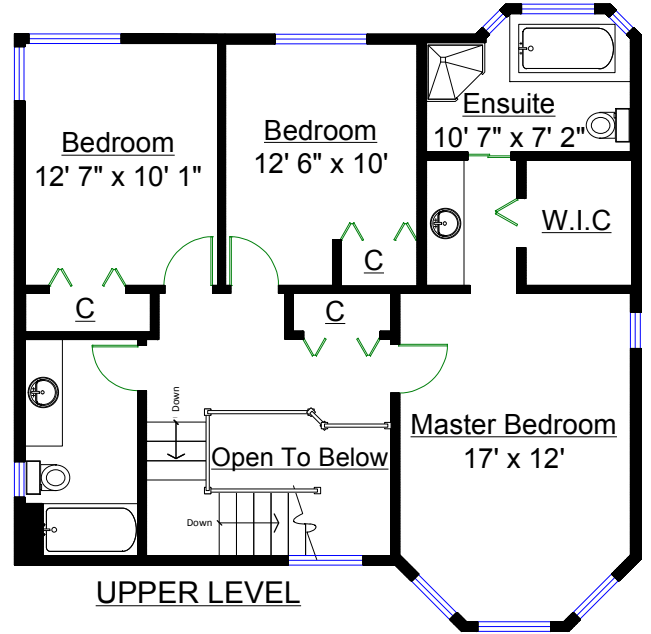

934 Captain Court, Port Coquitlam

Century 21
Cortney Lessard
604-616-2678

Totals**

Main Level:	1,000 sq. ft.
Upper Level:	883 sq. ft.
Lower Level:	185 sq. ft.
TOTAL(Fin.):	2,068 sq. ft.
Lower(Unfin.):	766 sq. ft.
GRAND TOTAL:	2,834 sq. ft.

Other Areas

Patio:	516 sq. ft.
Deck:	99 sq. ft.
Garage:	421 sq. ft.
TOTAL:	1,036 sq. ft.