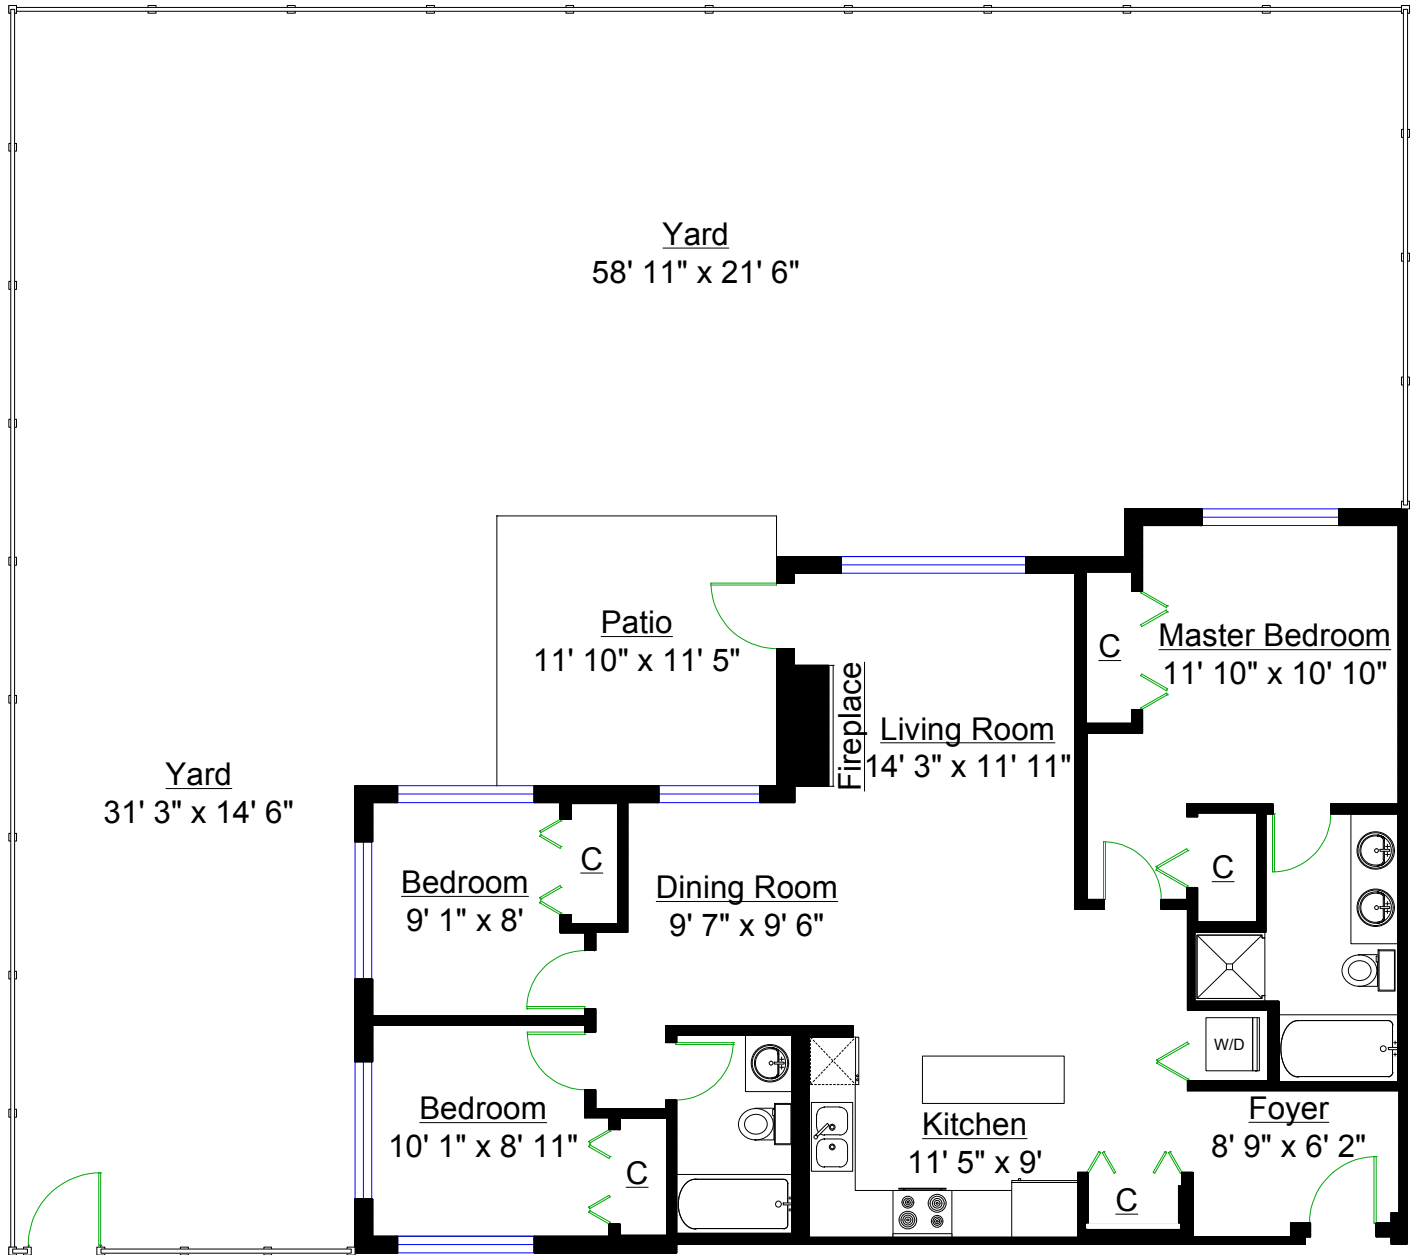

### Totals\*\*

Main Level: 1,150 sq. ft.

### Other Areas

Patio: 135 sq. ft.

Yard: 1,806 sq. ft.

TOTAL: 1,941 sq. ft.