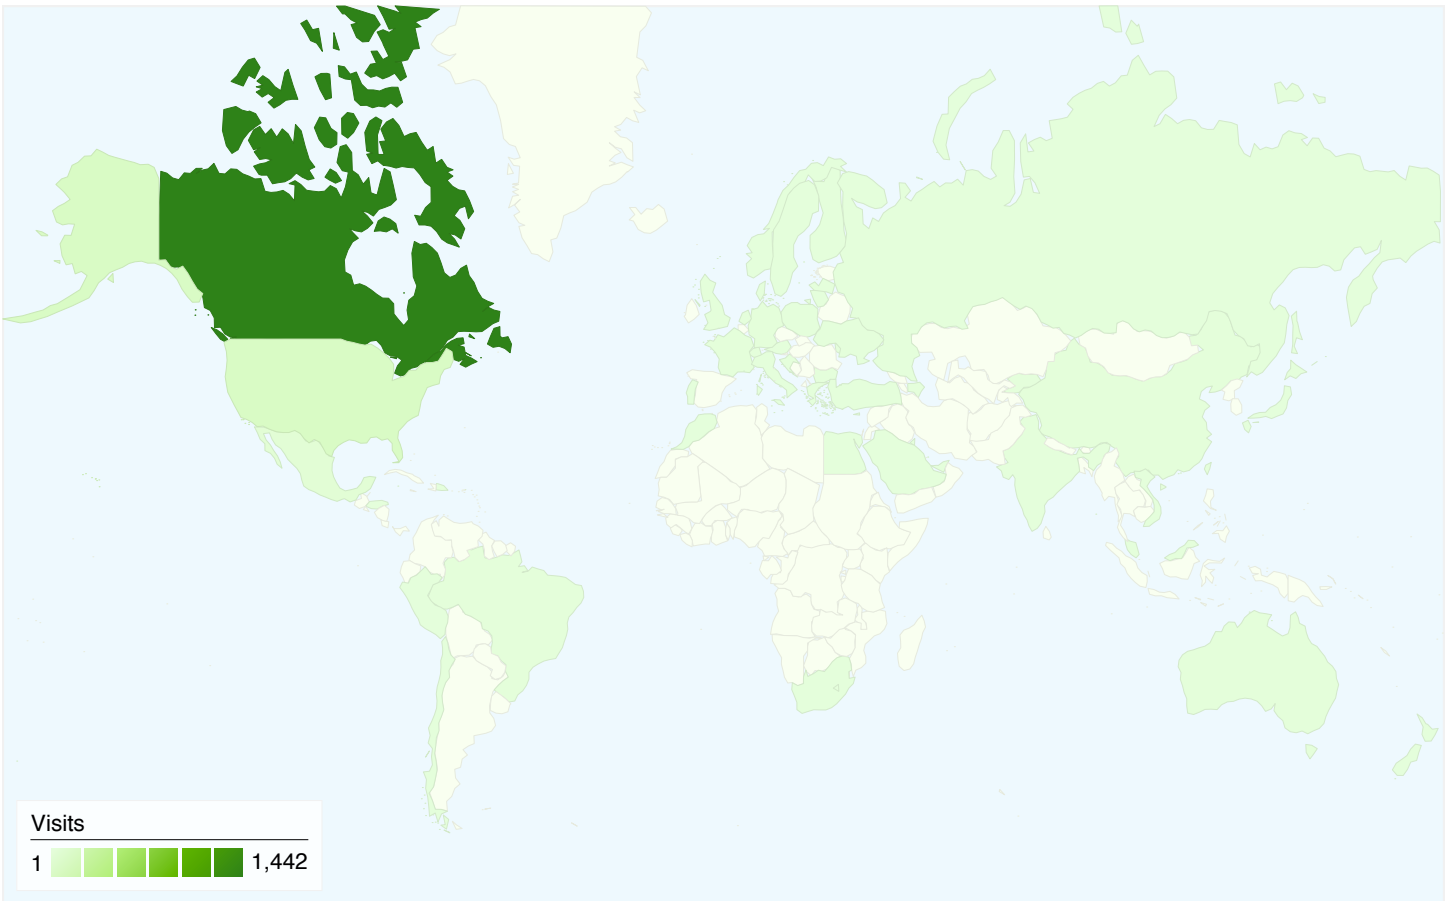

Visitors
1,128

Map Overlay

Traffic Sources Overview

- **Search Engines**
729.00 (41.99%)
- **Referring Sites**
683.00 (39.34%)
- **Direct Traffic**
324.00 (18.66%)

Content Overview

| Pages | Pageviews | % Pageviews |
|-------------------------|-----------|-------------|
| /Properties.php | 1,507 | 22.35% |
| / | 1,087 | 16.12% |
| /ActiveListings.php | 547 | 8.11% |
| /VineyardCollection.ubr | 480 | 7.12% |
| /VineyardLife.ubr | 193 | 2.86% |

1,128 people visited this site

 **1,736** Visits

 **1,128** Absolute Unique Visitors

 **6,743** Pageviews

 **3.88** Average Pageviews

 **00:02:47** Time on Site

 **44.47%** Bounce Rate

 **60.25%** New Visits

All traffic sources sent a total of 1,736 visits

 18.66% Direct Traffic

 39.34% Referring Sites

 41.99% Search Engines

- Search Engines
729.00 (41.99%)
- Referring Sites
683.00 (39.34%)
- Direct Traffic
324.00 (18.66%)

1,736 visits came from 56 countries/territories

Site Usage

| Country/Territory | Visits | Pages/Visit | Avg. Time on Site | % New Visits | Bounce Rate |
|--|--|--|---|--|-------------|
| Visits 1,736 % of Site Total: 100.00% | Pages/Visit 3.88 Site Avg: 3.88 (0.00%) | Avg. Time on Site 00:02:47 Site Avg: 00:02:47 (0.00%) | % New Visits 60.31% Site Avg: 60.25% (0.10%) | Bounce Rate 44.47% Site Avg: 44.47% (0.00%) | |
| Canada | 1,442 | 3.87 | 00:02:44 | 56.10% | 44.11% |
| United States | 112 | 3.09 | 00:02:10 | 84.82% | 50.00% |
| Mexico | 35 | 8.83 | 00:09:48 | 40.00% | 34.29% |
| Taiwan | 13 | 4.62 | 00:04:25 | 76.92% | 15.38% |
| United Kingdom | 12 | 2.17 | 00:00:31 | 100.00% | 75.00% |
| France | 10 | 5.80 | 00:06:06 | 80.00% | 30.00% |
| Germany | 9 | 1.78 | 00:00:42 | 100.00% | 88.89% |
| Brazil | 9 | 2.33 | 00:01:08 | 88.89% | 22.22% |
| China | 7 | 2.00 | 00:02:58 | 57.14% | 42.86% |