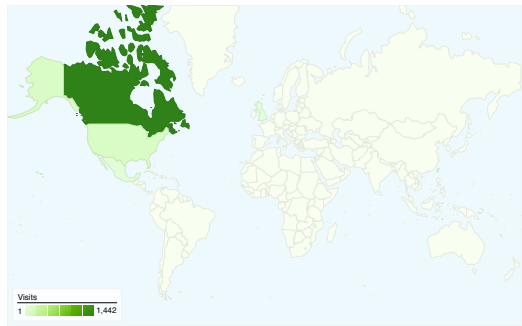

Site Usage

1,736 Visits

44.47% Bounce Rate

6,743 Pageviews

00:02:47 Avg. Time on Site

3.88 Pages/Visit

60.25% % New Visits

Visitors Overview

Visitors
1,128

Map Overlay

Traffic Sources Overview

- **Search Engines**
729.00 (41.99%)
- **Referring Sites**
683.00 (39.34%)
- **Direct Traffic**
324.00 (18.66%)

Content Overview

| Pages | Pageviews | % Pageviews |
|-------------------------|-----------|-------------|
| /Properties.php | 1,507 | 22.35% |
| / | 1,087 | 16.12% |
| /ActiveListings.php | 547 | 8.11% |
| /VineyardCollection.ubr | 480 | 7.12% |
| /VineyardLife.ubr | 193 | 2.86% |

1,128 people visited this site

 **1,736** Visits

 **1,128** Absolute Unique Visitors

 **6,743** Pageviews

 **3.88** Average Pageviews

 **00:02:47** Time on Site

 **44.47%** Bounce Rate

 **60.25%** New Visits

1,736 visits came from 56 countries/territories

Site Usage

| Country/Territory | Visits | Pages/Visit | Avg. Time on Site | % New Visits | Bounce Rate |
|--|--|--|---|--|-------------|
| Visits 1,736 % of Site Total: 100.00% | Pages/Visit 3.88 Site Avg: 3.88 (0.00%) | Avg. Time on Site 00:02:47 Site Avg: 00:02:47 (0.00%) | % New Visits 60.31% Site Avg: 60.25% (0.10%) | Bounce Rate 44.47% Site Avg: 44.47% (0.00%) | |
| Canada | 1,442 | 3.87 | 00:02:44 | 56.10% | 44.11% |
| United States | 112 | 3.09 | 00:02:10 | 84.82% | 50.00% |
| Mexico | 35 | 8.83 | 00:09:48 | 40.00% | 34.29% |
| Taiwan | 13 | 4.62 | 00:04:25 | 76.92% | 15.38% |
| United Kingdom | 12 | 2.17 | 00:00:31 | 100.00% | 75.00% |
| France | 10 | 5.80 | 00:06:06 | 80.00% | 30.00% |
| Germany | 9 | 1.78 | 00:00:42 | 100.00% | 88.89% |
| Brazil | 9 | 2.33 | 00:01:08 | 88.89% | 22.22% |
| China | 7 | 2.00 | 00:02:58 | 57.14% | 42.86% |