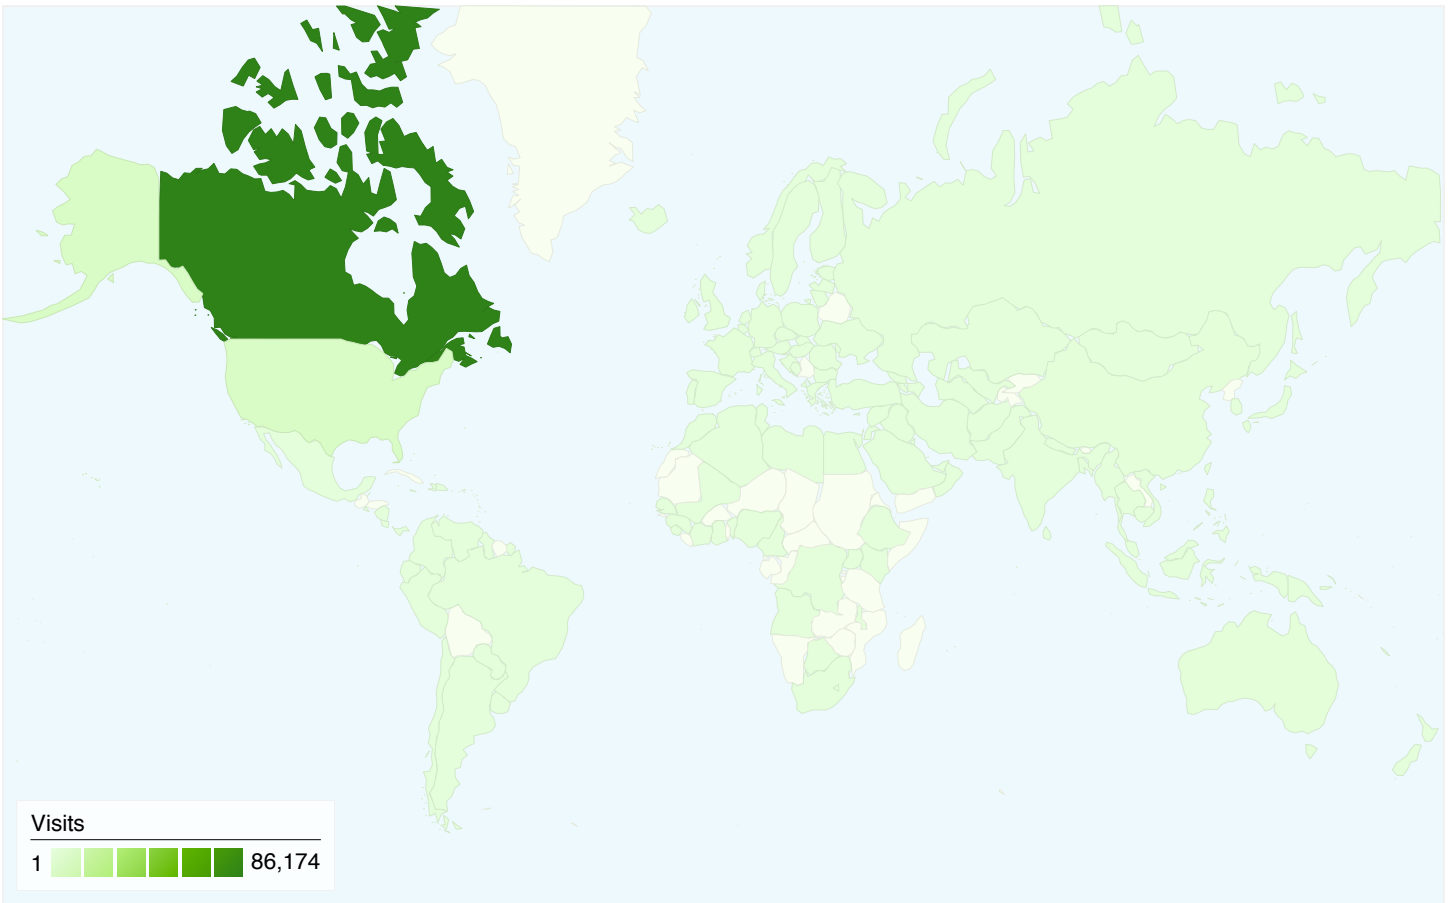

Traffic Sources Overview

Oct 1, 2009 - Jan 2, 2010

Comparing to: Site

All traffic sources sent a total of 100,679 visits

-  17.88% Direct Traffic
-  28.22% Referring Sites
-  53.25% Search Engines

- **Search Engines**
53,611.00 (53.25%)
- **Referring Sites**
28,407.00 (28.22%)
- **Direct Traffic**
18,003.00 (17.88%)
- **Other**
658 (0.65%)

100,679 visits came from 3,446 cities

Site Usage						
Visits	Pages/Visit	Avg. Time on Site	% New Visits	Bounce Rate		
100,679 % of Site Total: 100.00%	7.67 Site Avg: 7.67 (0.00%)	00:05:33 Site Avg: 00:05:33 (0.00%)	57.48% Site Avg: 57.43% (0.08%)	40.18% Site Avg: 40.18% (0.00%)		
City	Visits	Pages/Visit	Avg. Time on Site	% New Visits	Bounce Rate	
Outremont	7,135	8.72	00:05:59	50.08%	37.21%	
Vancouver	5,689	6.34	00:04:30	57.18%	42.22%	
Mont-Royal	5,242	8.57	00:06:05	52.46%	37.07%	
Victoria	4,914	6.00	00:06:10	44.51%	42.82%	
Don Mills	4,707	6.49	00:04:10	63.03%	43.93%	
West Vancouver	4,420	5.73	00:04:34	46.06%	48.96%	
St-Leonard	3,441	9.93	00:07:00	55.68%	37.08%	
Montreal	3,308	9.34	00:05:49	46.34%	32.62%	
Duvernay	2,248	9.13	00:06:27	55.43%	36.17%	

Weston	2,098	6.72	00:04:26	66.92%	42.90%
					1 - 10 of 3,446

100,679 visits came from 152 countries/territories

Site Usage						
Visits	Pages/Visit	Avg. Time on Site	% New Visits	Bounce Rate		
100,679 % of Site Total: 100.00%	7.67 Site Avg: 7.67 (0.00%)	00:05:33 Site Avg: 00:05:33 (0.00%)	57.48% Site Avg: 57.43% (0.08%)	40.18% Site Avg: 40.18% (0.00%)		
Country/Territory	Visits	Pages/Visit	Avg. Time on Site	% New Visits	Bounce Rate	
Canada	86,174	7.77	00:05:29	55.92%	39.32%	
United States	6,662	6.18	00:04:35	72.04%	46.25%	
United Kingdom	1,196	7.68	00:06:29	66.22%	44.31%	
France	807	7.44	00:05:31	58.86%	48.33%	
Germany	405	10.65	00:08:37	73.09%	40.49%	
Australia	378	9.11	00:16:25	59.26%	38.10%	
China	277	8.75	00:07:38	51.26%	36.46%	
Hong Kong	213	8.09	00:07:50	46.01%	37.56%	
Mexico	195	7.05	00:06:29	39.49%	56.41%	