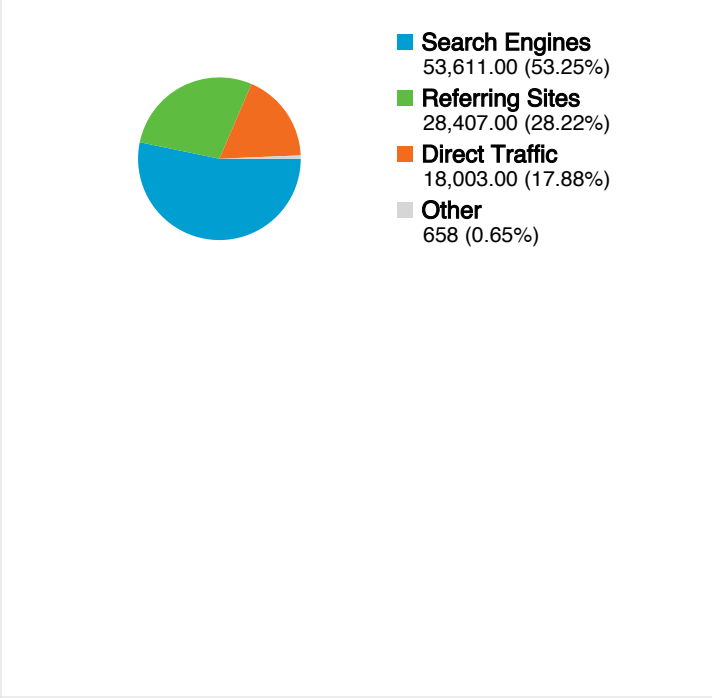

Site Usage

Visitors Overview

Map Overlay

Traffic Sources Overview

Keywords

Keyword	Visits	% visits
sotheby's real estate	5,466	10.20%
sotheby's canada	3,244	6.05%
sothebysrealty.ca	1,768	3.30%
sotheby's	1,016	1.90%
sothebys	980	1.83%

Map Overlay

63,631 people visited this site

100,679 Visits

63,631 Absolute Unique Visitors

772,517 Pageviews

7.67 Average Pageviews

00:05:33 Time on Site

40.18% Bounce Rate

Traffic Sources Overview

Oct 1, 2009 - Jan 2, 2010

Comparing to: Site

All traffic sources sent a total of 100,679 visits

-  17.88% Direct Traffic
-  28.22% Referring Sites
-  53.25% Search Engines

- **Search Engines**
53,611.00 (53.25%)
- **Referring Sites**
28,407.00 (28.22%)
- **Direct Traffic**
18,003.00 (17.88%)
- **Other**
658 (0.65%)

100,679 visits came from 3,446 cities

Site Usage						
Visits	Pages/Visit	Avg. Time on Site	% New Visits	Bounce Rate		
100,679 % of Site Total: 100.00%	7.67 Site Avg: 7.67 (0.00%)	00:05:33 Site Avg: 00:05:33 (0.00%)	57.48% Site Avg: 57.43% (0.08%)	40.18% Site Avg: 40.18% (0.00%)		
City	Visits	Pages/Visit	Avg. Time on Site	% New Visits	Bounce Rate	
Outremont	7,135	8.72	00:05:59	50.08%	37.21%	
Vancouver	5,689	6.34	00:04:30	57.18%	42.22%	
Mont-Royal	5,242	8.57	00:06:05	52.46%	37.07%	
Victoria	4,914	6.00	00:06:10	44.51%	42.82%	
Don Mills	4,707	6.49	00:04:10	63.03%	43.93%	
West Vancouver	4,420	5.73	00:04:34	46.06%	48.96%	
St-Leonard	3,441	9.93	00:07:00	55.68%	37.08%	
Montreal	3,308	9.34	00:05:49	46.34%	32.62%	
Duvernay	2,248	9.13	00:06:27	55.43%	36.17%	