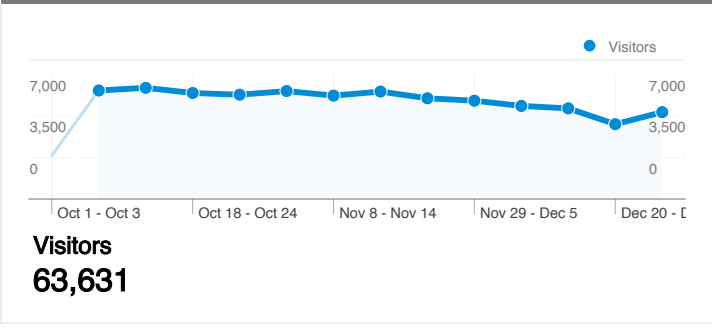

Site Usage

Visitors Overview

Map Overlay

Traffic Sources Overview

Keywords

Keyword	Visits	% visits
sotheby's real estate	5,466	10.20%
sotheby's canada	3,244	6.05%
sothebysrealty.ca	1,768	3.30%
sotheby's	1,016	1.90%
sothebys	980	1.83%

Map Overlay

63,631 people visited this site

100,679 Visits

63,631 Absolute Unique Visitors

772,517 Pageviews

7.67 Average Pageviews

00:05:33 Time on Site

40.18% Bounce Rate

Traffic Sources Overview

Oct 1, 2009 - Jan 2, 2010

Comparing to: Site

All traffic sources sent a total of 100,679 visits

-  17.88% Direct Traffic
-  28.22% Referring Sites
-  53.25% Search Engines

- **Search Engines**
53,611.00 (53.25%)
- **Referring Sites**
28,407.00 (28.22%)
- **Direct Traffic**
18,003.00 (17.88%)
- **Other**
658 (0.65%)

100,679 visits came from 3,446 cities

Site Usage						
Visits	Pages/Visit	Avg. Time on Site	% New Visits	Bounce Rate		
100,679 % of Site Total: 100.00%	7.67 Site Avg: 7.67 (0.00%)	00:05:33 Site Avg: 00:05:33 (0.00%)	57.48% Site Avg: 57.43% (0.08%)	40.18% Site Avg: 40.18% (0.00%)		
City	Visits	Pages/Visit	Avg. Time on Site	% New Visits	Bounce Rate	
Outremont	7,135	8.72	00:05:59	50.08%	37.21%	
Vancouver	5,689	6.34	00:04:30	57.18%	42.22%	
Mont-Royal	5,242	8.57	00:06:05	52.46%	37.07%	
Victoria	4,914	6.00	00:06:10	44.51%	42.82%	
Don Mills	4,707	6.49	00:04:10	63.03%	43.93%	
West Vancouver	4,420	5.73	00:04:34	46.06%	48.96%	
St-Leonard	3,441	9.93	00:07:00	55.68%	37.08%	
Montreal	3,308	9.34	00:05:49	46.34%	32.62%	
Duvernay	2,248	9.13	00:06:27	55.43%	36.17%	