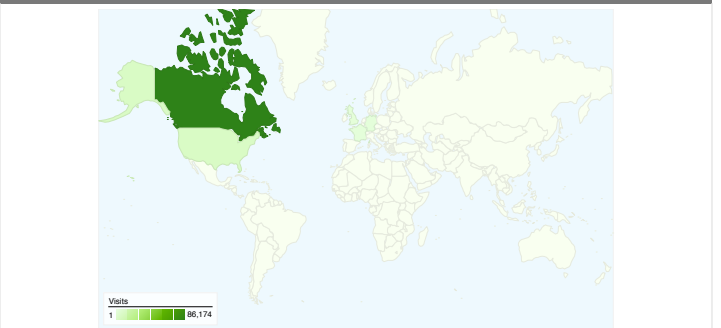

Site Usage

Visitors Overview

Map Overlay

Traffic Sources Overview

Keywords

Keyword	Visits	% visits
sotheby's real estate	5,466	10.20%
sotheby's canada	3,244	6.05%
sothebysrealty.ca	1,768	3.30%
sotheby's	1,016	1.90%
sothebys	980	1.83%

Map Overlay

63,631 people visited this site

100,679 Visits

63,631 Absolute Unique Visitors

772,517 Pageviews

7.67 Average Pageviews

00:05:33 Time on Site

40.18% Bounce Rate

Traffic Sources Overview

Oct 1, 2009 - Jan 2, 2010

Comparing to: Site

All traffic sources sent a total of 100,679 visits

-  17.88% Direct Traffic
-  28.22% Referring Sites
-  53.25% Search Engines

- **Search Engines**
53,611.00 (53.25%)
- **Referring Sites**
28,407.00 (28.22%)
- **Direct Traffic**
18,003.00 (17.88%)
- **Other**
658 (0.65%)

Weston	2,098	6.72	00:04:26	66.92%	42.90%
					1 - 10 of 3,446

100,679 visits came from 152 countries/territories

Site Usage						
Visits	Pages/Visit	Avg. Time on Site	% New Visits	Bounce Rate		
100,679 % of Site Total: 100.00%	7.67 Site Avg: 7.67 (0.00%)	00:05:33 Site Avg: 00:05:33 (0.00%)	57.48% Site Avg: 57.43% (0.08%)	40.18% Site Avg: 40.18% (0.00%)		
Country/Territory	Visits	Pages/Visit	Avg. Time on Site	% New Visits	Bounce Rate	
Canada	86,174	7.77	00:05:29	55.92%	39.32%	
United States	6,662	6.18	00:04:35	72.04%	46.25%	
United Kingdom	1,196	7.68	00:06:29	66.22%	44.31%	
France	807	7.44	00:05:31	58.86%	48.33%	
Germany	405	10.65	00:08:37	73.09%	40.49%	
Australia	378	9.11	00:16:25	59.26%	38.10%	
China	277	8.75	00:07:38	51.26%	36.46%	
Hong Kong	213	8.09	00:07:50	46.01%	37.56%	
Mexico	195	7.05	00:06:29	39.49%	56.41%	