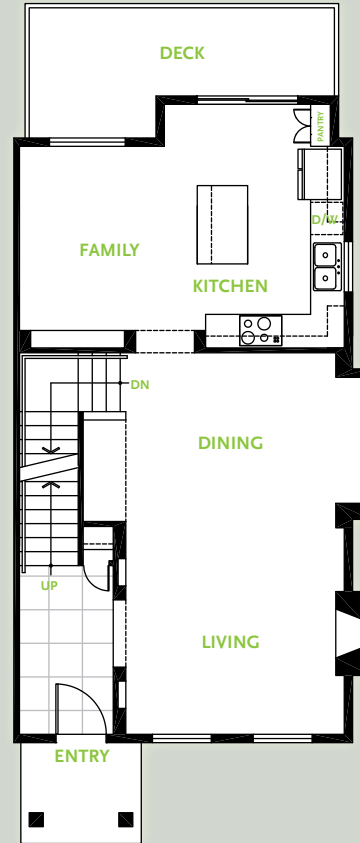

**PLAN H**

FOUR BEDROOM Approx. 1,757 sq ft  
Featuring storage and enclosed two car garage

GARAGE LEVEL

LIVING LEVEL

SLEEPING LEVEL