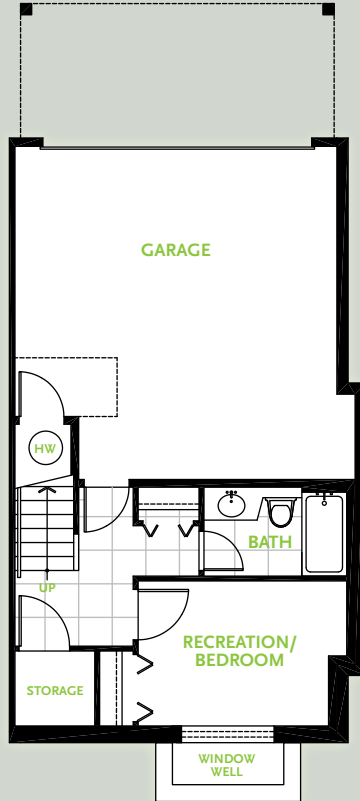

**PLAN H**

FOUR BEDROOM Approx. 1,757 sq ft  
Featuring storage and enclosed two car garage

GARAGE LEVEL

LIVING LEVEL

SLEEPING LEVEL