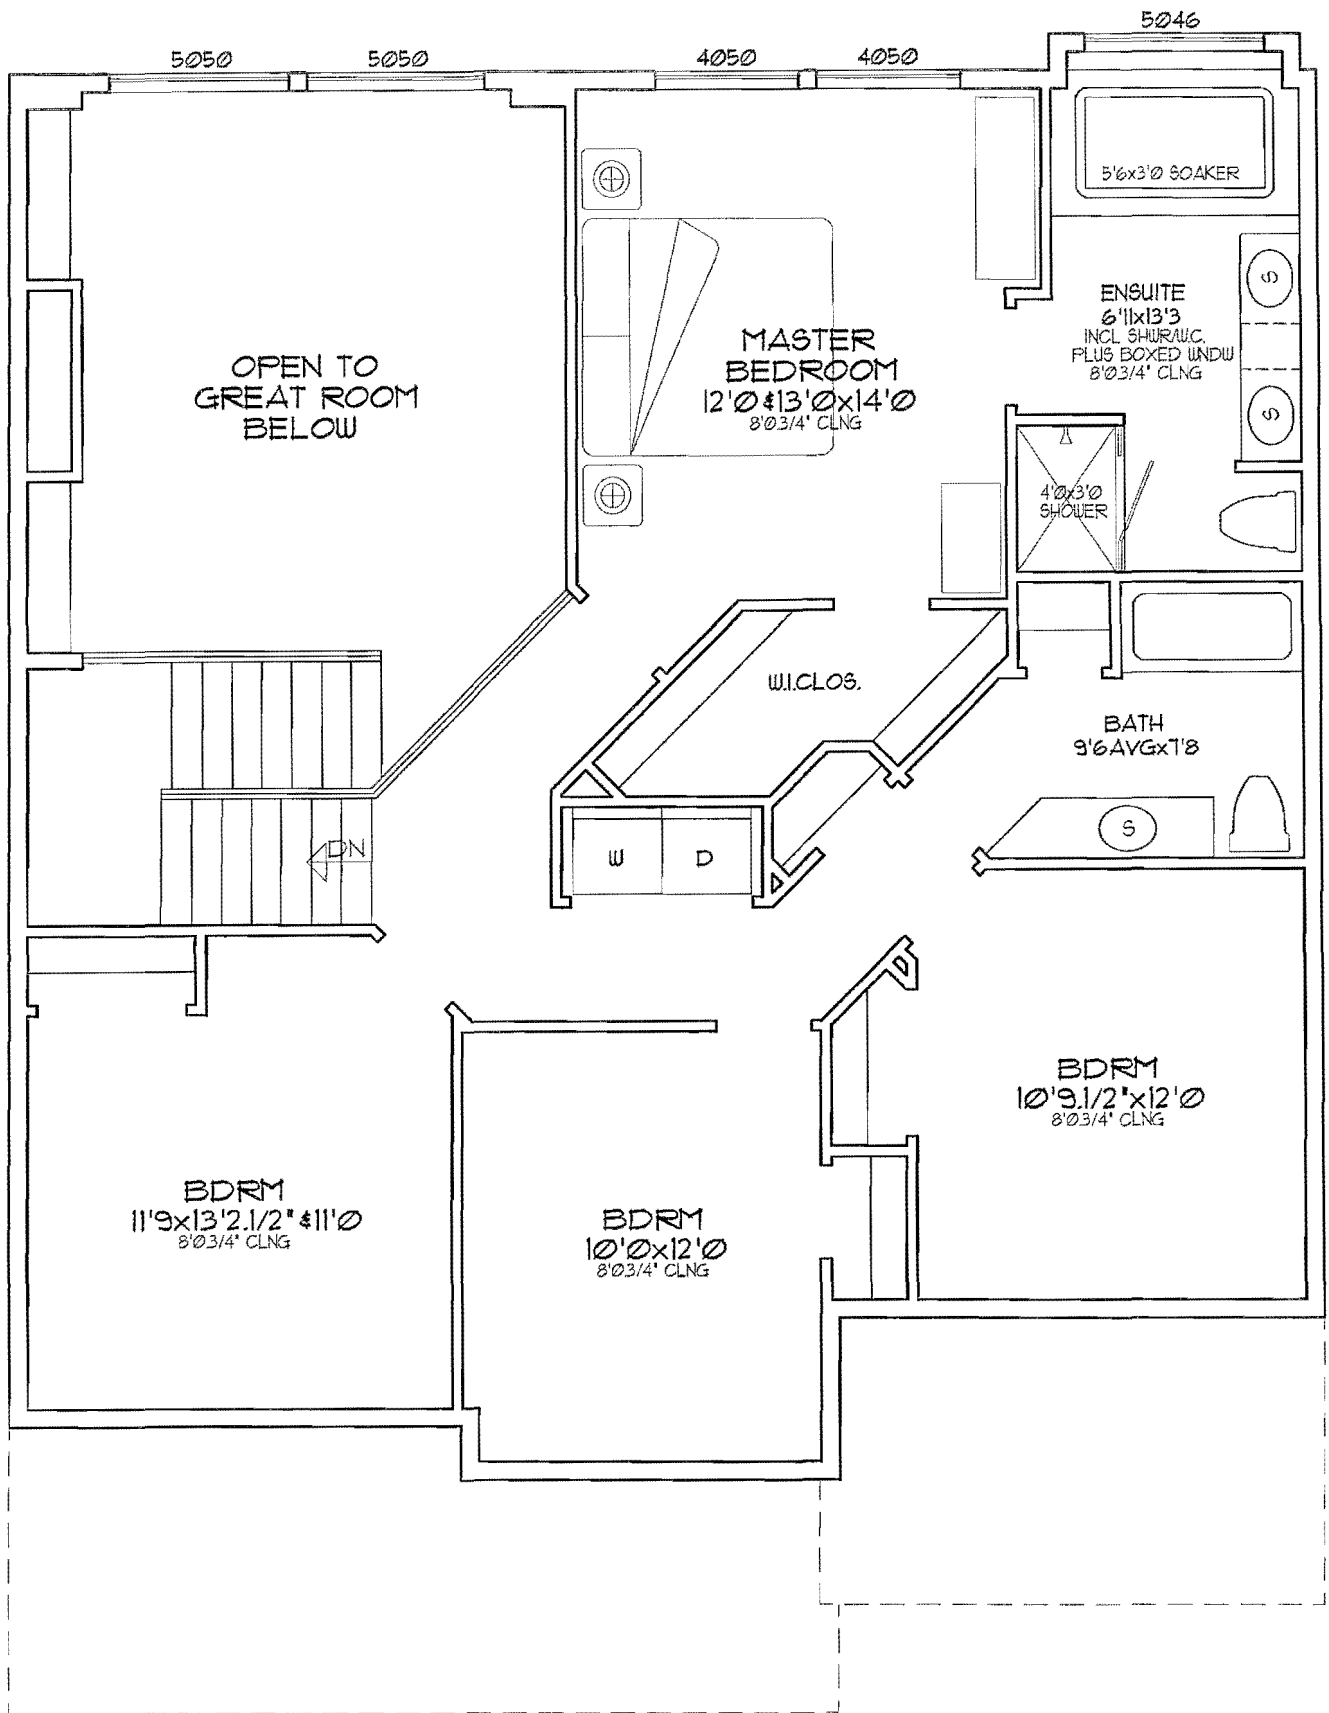

RS8 Homes Lots 19, 20,21,22 3594 Sq. Ft.Total/ 3824 Sq. Ft (with games room up)

- Finished Main Floor – 1289 sq. ft.
- Finished Upper Floor - 1016 sq. ft. (Plus 230 sq. ft. with games room)
- Total - 2305 sq. ft. (2535 sq. ft. with games room)
- Unfinished Basement 1289 sq. ft.
- Total - 3594 sq. ft. (3824 sq. ft. with games room up)

LOT 19
 UPPER FLOOR PLAN
 1016.03 SQ.FT.
 PLUS 328.16 SQ.FT. 2 STOREY SPACES

LOT 19, 23, 27
 FRONT ELEVATION

LOT 20, 24, 28
FRONT ELEVATION