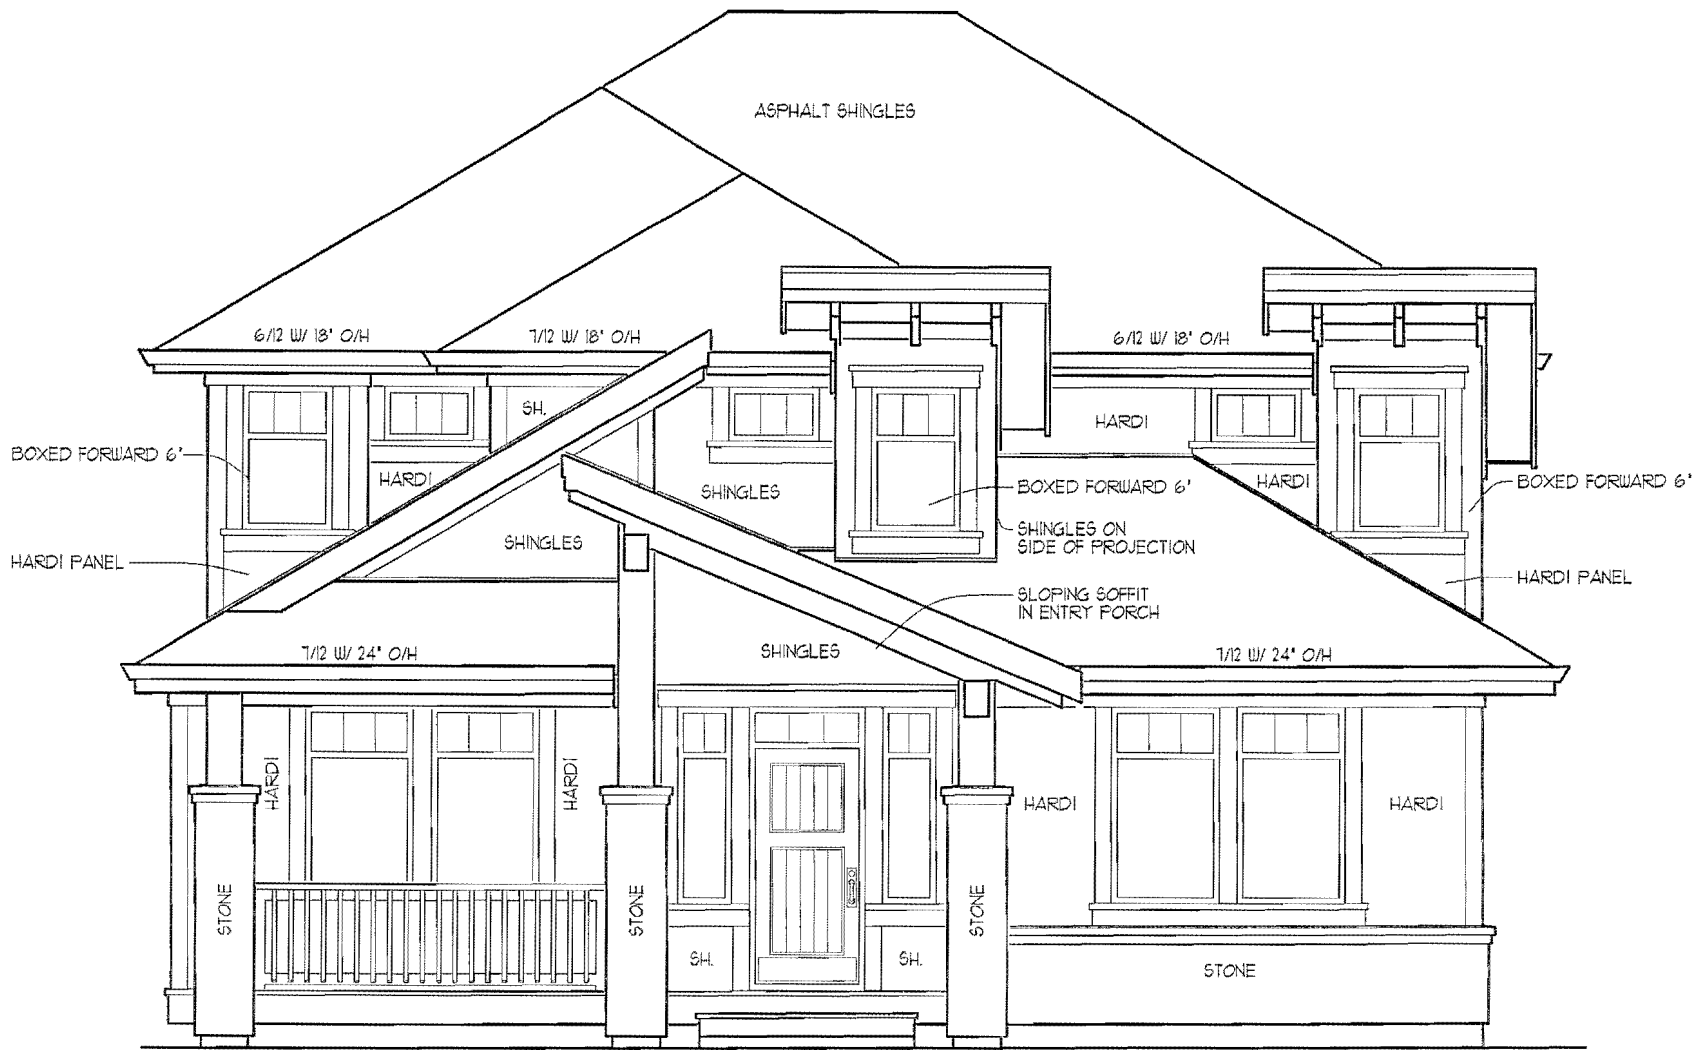

RS8 Homes Lots 19, 20,21,22 3594 Sq. Ft.Total/ 3824 Sq. Ft (with games room up)

- Finished Main Floor – 1289 sq. ft.
- Finished Upper Floor - 1016 sq. ft. (Plus 230 sq. ft. with games room)
- Total - 2305 sq. ft. (2535 sq. ft. with games room)
- Unfinished Basement 1289 sq. ft.
- Total - 3594 sq. ft. (3824 sq. ft. with games room up)

LOT 19
 UPPER FLOOR PLAN
 1016.03 SQ.FT.
 PLUS 328.16 SQ.FT. 2 STOREY SPACES

LOT 19, 23, 27
 FRONT ELEVATION

LOT 20, 24, 28
FRONT ELEVATION