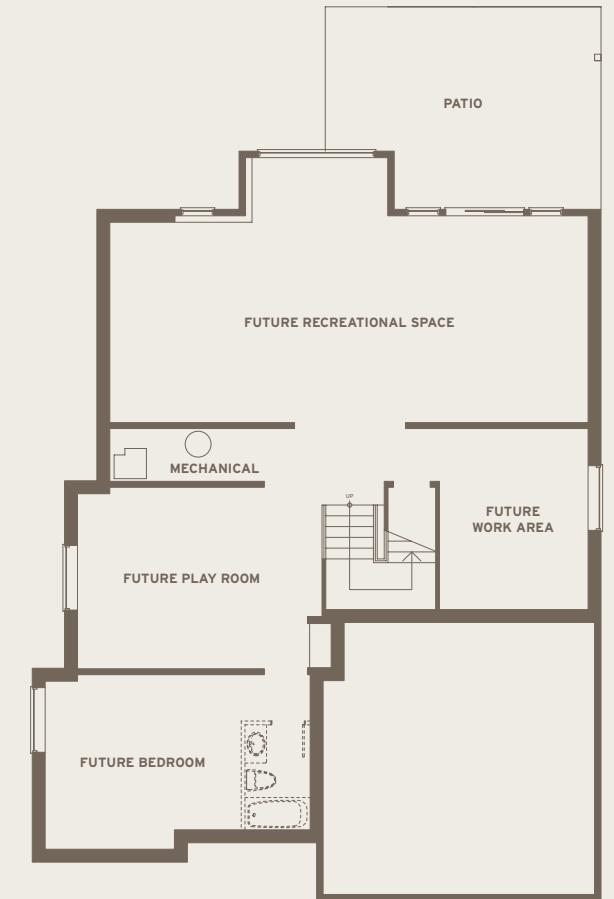

BIRCHWOOD ESTATES

AT THE FOOTHILLS

The Devonshire

Total Home Size: 4,914 sq ft (Including Basement)

BIRCHWOOD ESTATES

AT THE FOOTHILLS

Main Level 1,739 sq ft

Upper Level 1,448 sq ft

Basement Level 1,727 sq ft (Unfinished)