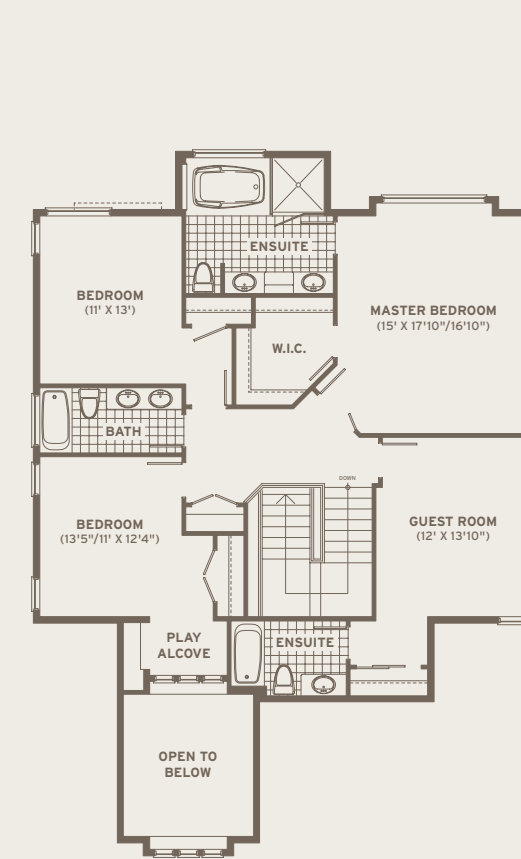

BIRCHWOOD ESTATES

AT THE FOOTHILLS

The Devonshire

Total Home Size: 4,914 sq ft (Including Basement)

BIRCHWOOD ESTATES

AT THE FOOTHILLS

Main Level 1,739 sq ft

Upper Level 1,448 sq ft

Basement Level 1,727 sq ft (Unfinished)