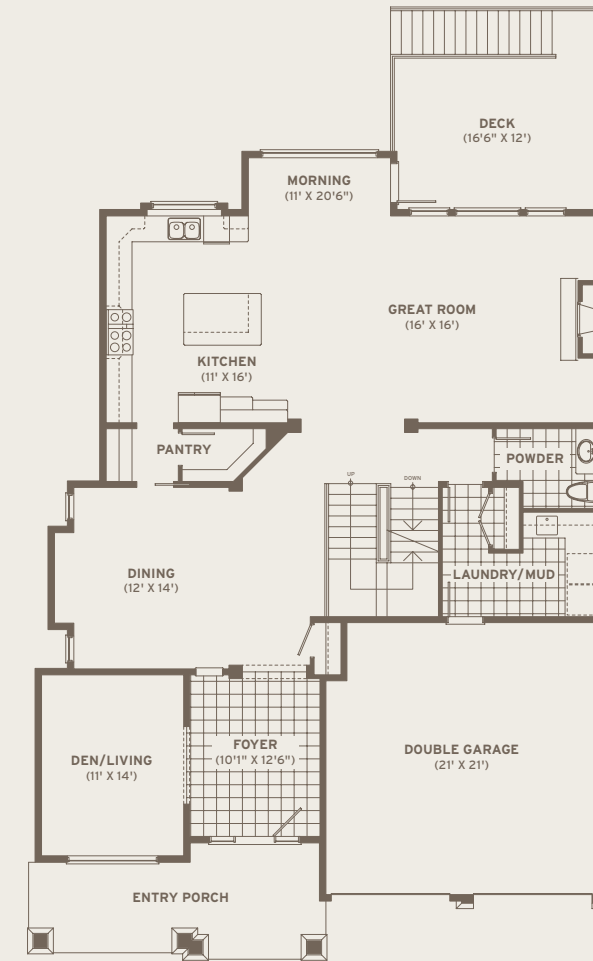

BIRCHWOOD ESTATES

AT THE FOOTHILLS

The Devonshire

Total Home Size: 4,914 sq ft (Including Basement)

BIRCHWOOD ESTATES

AT THE FOOTHILLS

Main Level 1,739 sq ft

Upper Level 1,448 sq ft

Basement Level 1,727 sq ft (Unfinished)