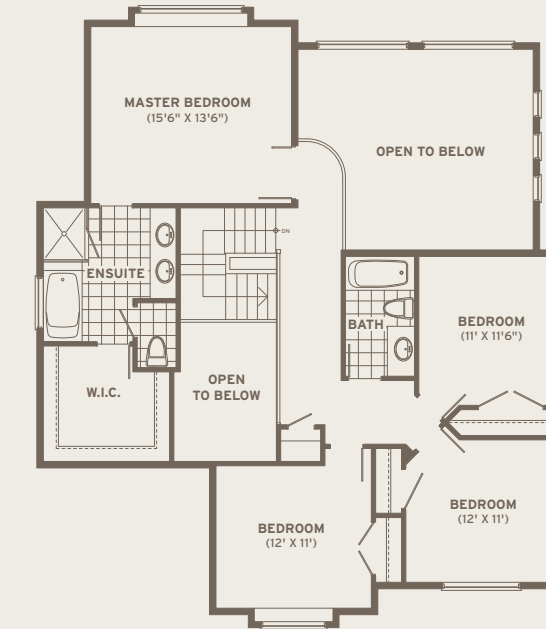

### The Chelsea

Total Home Size: 4,365 sq ft (Including Basement)

BIRCHWOOD ESTATES

AT THE FOOTHILLS

Main Level 1,557 sq ft

Upper Level 1,260 sq ft

Basement Level 1,548 sq ft (Unfinished)