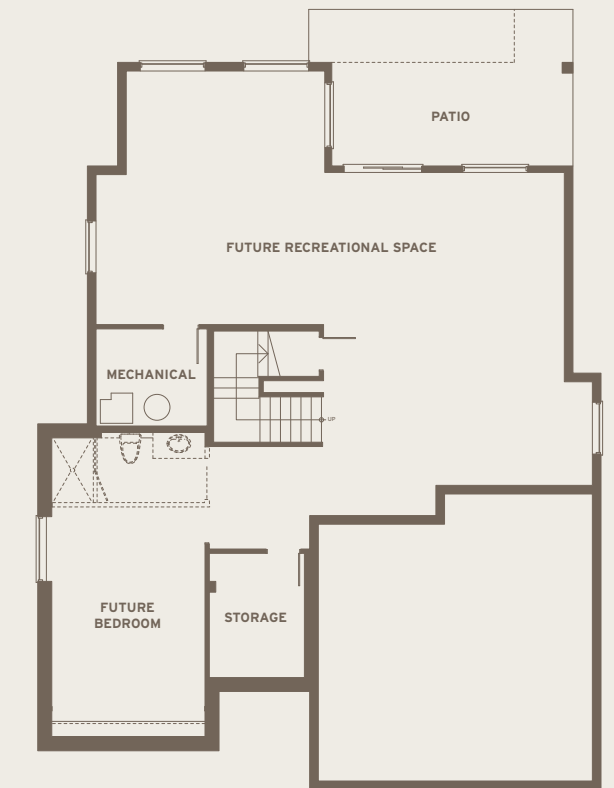

### The Chelsea

Total Home Size: 4,365 sq ft (Including Basement)

BIRCHWOOD ESTATES

AT THE FOOTHILLS

Main Level 1,557 sq ft

Upper Level 1,260 sq ft

Basement Level 1,548 sq ft (Unfinished)