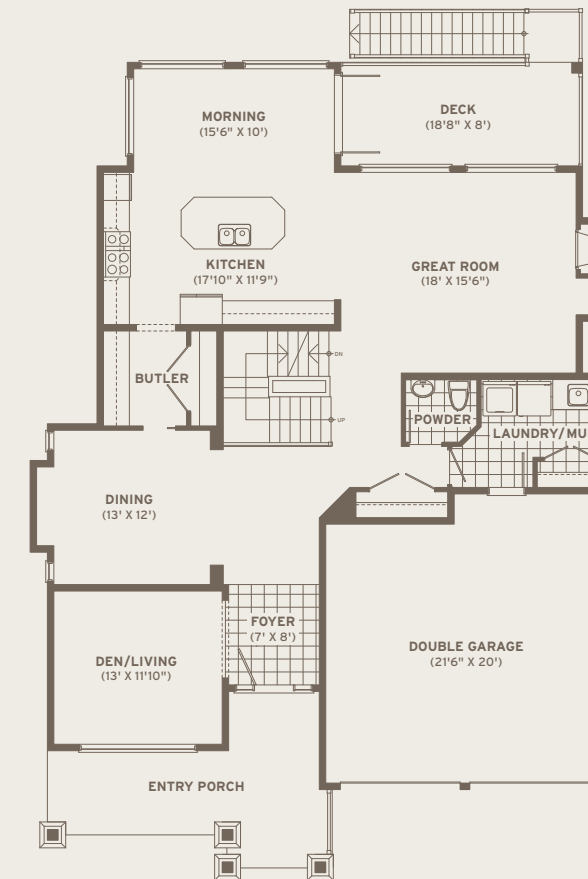

### The Chelsea

Total Home Size: 4,365 sq ft (Including Basement)

BIRCHWOOD ESTATES

AT THE FOOTHILLS

Main Level 1,557 sq ft

Upper Level 1,260 sq ft

Basement Level 1,548 sq ft (Unfinished)