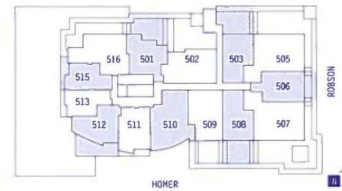

5TH LEVEL FLOORPLATE

	suite 01 (sq ft)	suite 02 (sq ft)	suite 03 (sq ft)	suite 05 (sq ft)	suite 06 (sq ft)	suite 07 (sq ft)	suite 08 (sq ft)	suite 09 (sq ft)	suite 10 (sq ft)	suite 11 (sq ft)	suite 12 (sq ft)	suite 13 (sq ft)	suite 15 (sq ft)	suite 16 (sq ft)
Enclosed Area	706	868	655	1080	696	1105	675	807	993	690	690	524	533	939
Balcony/Terrace/Planter	544	755	491	1136	196	1357	437	394	42	62	338	56	89	667
Total Area	1250	1623	1146	2216	892	2462	1112	1201	1035	752	1028	580	622	1606

\*Ceiling heights of approximately 8'6" over the majority of the living/dining and bedroom areas.